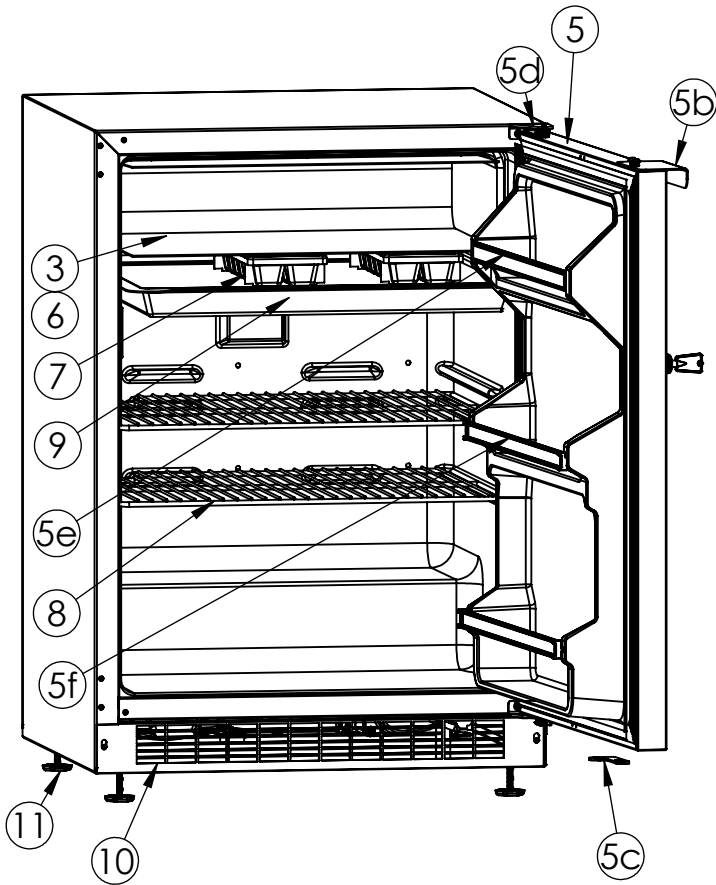

Service Parts List

marvelrefrigeration.com
800-223-3900

6ERF0001 (MS24RFSHRW)

Item	Description	Marvel P/N
1	Freezer Thermostat	42240649
2	Compressor	Not Available
3	Evaporator	42240628
4	Static Condenser	42242437
5	RH White Door 5a. White Gasket: 42241280 5b. White Handle: 42247593 5c. White Hinge Adapters: 42245258 5d. Chrome Hinges: 42240881 5e. Top Door Bar: 42241927 5f. Middle or Bottom Door Bar: 42247200	42249654
6	Freezer Door	42240576
7	Ice Cube Tray	S41013171
8	Wire Shelf	42241346
9	White Drip Tray	42241638
10	Black Grille	42249648
11	(4) Leveling Legs	42243808
12	Power Cord	N/A (unit must be hardwired)