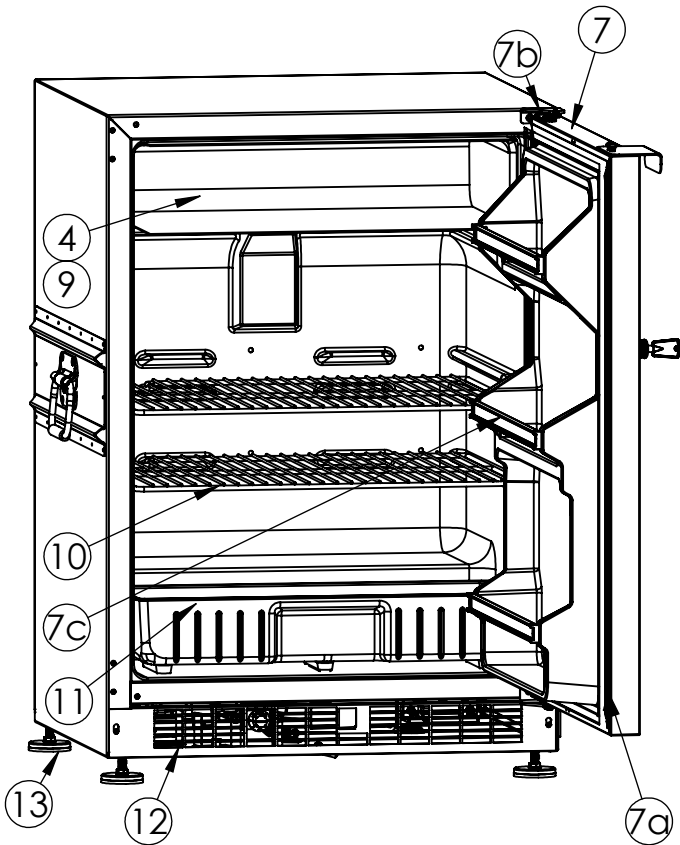

Service Parts List

marvelrefrigeration.com
800-223-3900

6CRF0610 (MS24RFSGRG)		
Item	Description	Marvel P/N
1	Thermostat	42240589
2	230V to 115V Transformer	42241278
3	Compressor	42242580
4	Evaporator	42247329
5	Condenser	42242082
6	Condenser Fan Motor and Blade	42244701
7	OD Green Door 7a. White Gasket: 42241280 7b. Chrome/SS Hinges: 42248042 7c. Door Bar and End Caps: 42241938	42248057
8	Door Strap 8a. Safety Strap-Stud 41000488 8b. Safety Strap Assy 42140090 8c. Door Safety Strap 41000155 8d. Button-Dot Button 41000489 8e. Socket-Dot Button 41000490 8f. 10-32X 1/2 IHX-WSH HD, U/C, 41005022 8g. Instructions, Door Strap 41005775 8h. 6 x 8 Plastic Bag 41004787	42242843
9	Freezer Door	42240576
10	Wire Shelf	42241346
11	Glass Shelf and Crisper	42241952
12	Black Grille	4227607
13	(1) Bottom Glide	42241281
14	Power Cord	42248787