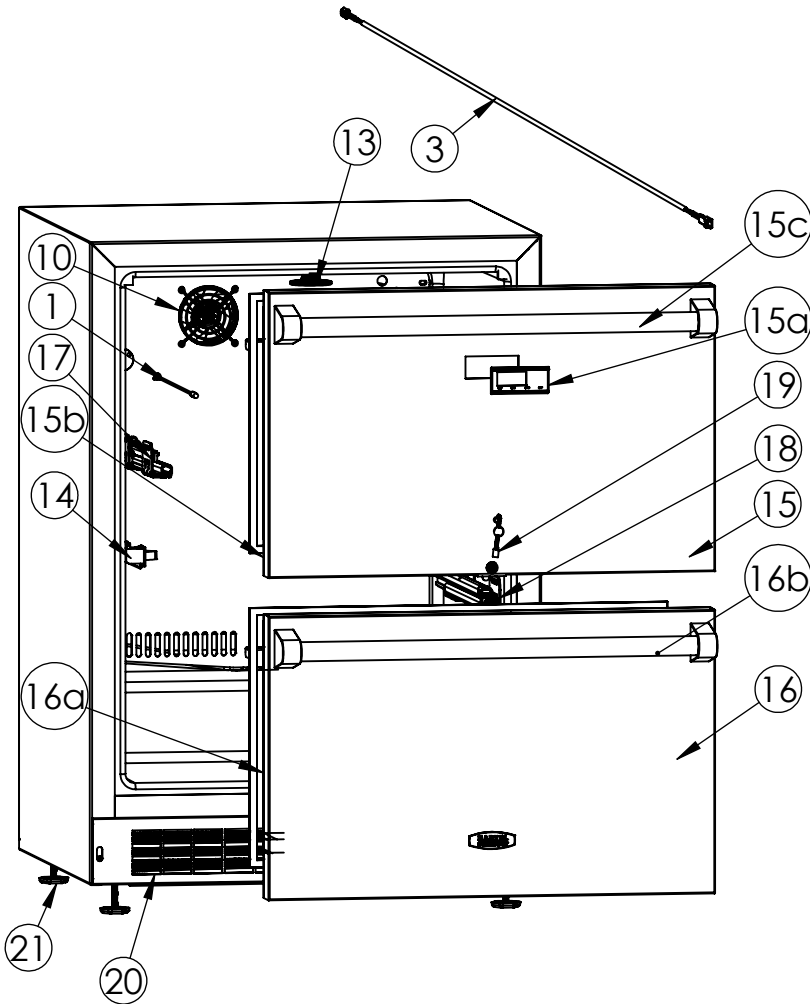

Service Parts List

marvelrefrigeration.com
800-223-3900

MS24RDS4NS1		
Item	Description	Marvel P/N
1	Cabinet Thermistor	42249157
2	Defrost Thermistor	42249157
3	Comm Cable	42249329
4	Microentry II Main Board	S41050526-11
5	Compressor	42249211
6	Run Capacitor	S41013510
7	Evaporator	42249115
8	Condenser	42249374
9	Condenser Fan and Blade	42249159
10	Evaporator Fan	42249149
11	350mA Fan Power Supply	42248893
12	700mA LED Light Power Supply	42248894
13	White Rocker Light	42249105
14	White Rocker Light Switch	42248044
15	SS Upper Drawer SS Lower Drawer 15a. Display: S41012982 15b. Black Gasket: S31580-042 15c. Pro Handle: 42246072	42249663
16	SS Lower Drawer 16a. Black Gasket: S31580-042 16b. Pro Handle: 42249495	42249664
17	LH Drawer Slide	S41013219-LH
18	RH Drawer Slide	S41013219-RH
19	Keys	42244506
20	Black Grille	S41013213-BLK
21	Leveling Legs(4)	42243808
22	Power Cord	42248562