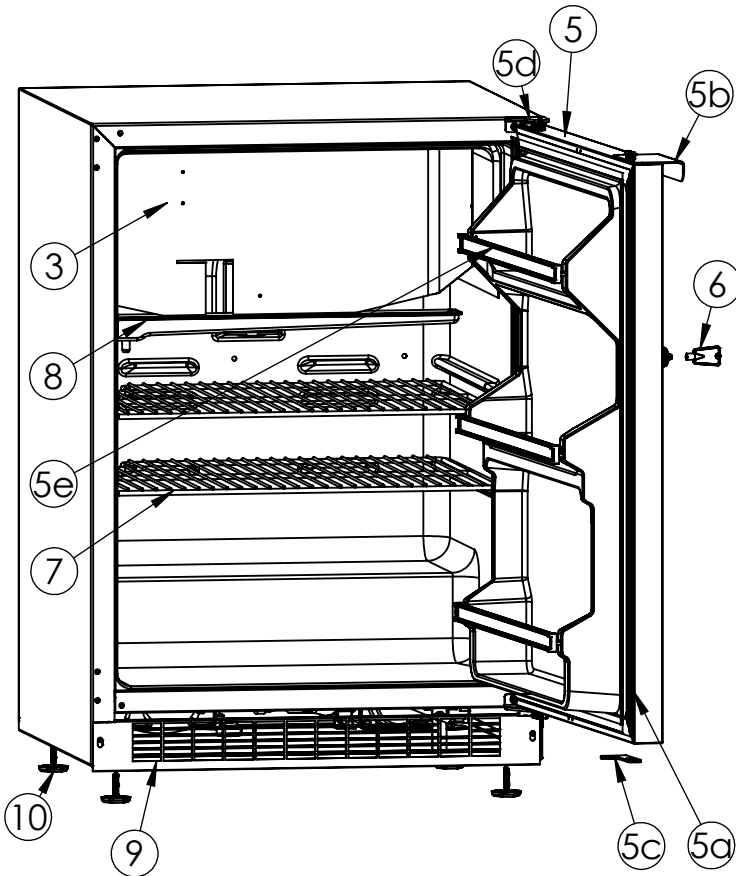

Service Parts List

marvelrefrigeration.com
800-223-3900

6EAR007 (MS24RASHRW)		
Item	Description	Marvel P/N
1	Thermostat	42240592
2	Compressor	Not Available
3	Evaporator	42240628
4	Static Condenser	42242437
5	RH White Door 5a. White Gasket: 42241280 5b. White Door Handle: 42247593 5c. White Hinge Adapters: 42245258 5d. Chrome Hinges: 42240881 5e. Door Bar: 42241938	42249260
6	Key	42241944
7	Wire Shelf	42241346
8	White Drip Tray	42241638
9	Black Grille	42249648
10	(4) Leveling Legs	42243808
11	Power Cord	N/A (unit must be hardwired)