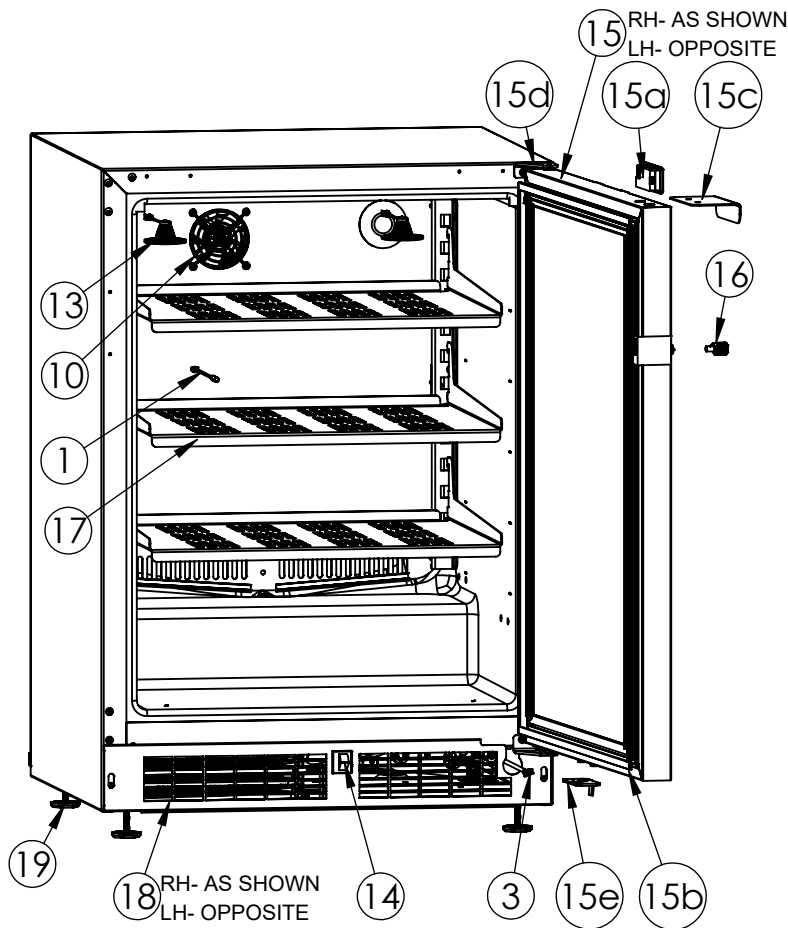

# Service Parts List

marvelrefrigeration.com  
800-223-3900

MS24RAS5LS1/MS24RAS5RS1		
Item	Description	Marvel P/N
1	Cab Thermistor	42249157
2	Defrost Thermistor	42249157
3	Comm Cable	S41013555-LS
4	Microsentry II Main Board	S41050526-14
5	Compressor	42249211
6	Run Capacitor	S41013510
7	Evaporator	42249115
8	Condenser	42249374
9	Condenser Fan and Blade	42249159
10	Evaporator Fan	42249149
11	350mA Fan Power Supply	42248893
12	700mA LED Light Power Supply	42248894
13	White LED Light	42249105
14	Black Rocker Light Switch	42246922
15	LH SS Door RH SS Door 15a. Display: S41012982 15b. Black Gasket: S31580-034 15c. SS Door Handle: 42249495 15d. Hinges: 42249127(LH) Or 42249128(RH) 15e. Door Stop: 42249353 (LH) Or 42249352(RH)	42249523 42249524
16	Keys	S41013540
17	Perforated Metal Shelf	S41013646-WHT
18	LH Black Grille RH Black Grille	S41014476-BL S41014476-BR
19	Leveling Legs(4)	42243808
20	Power Cord	42248562