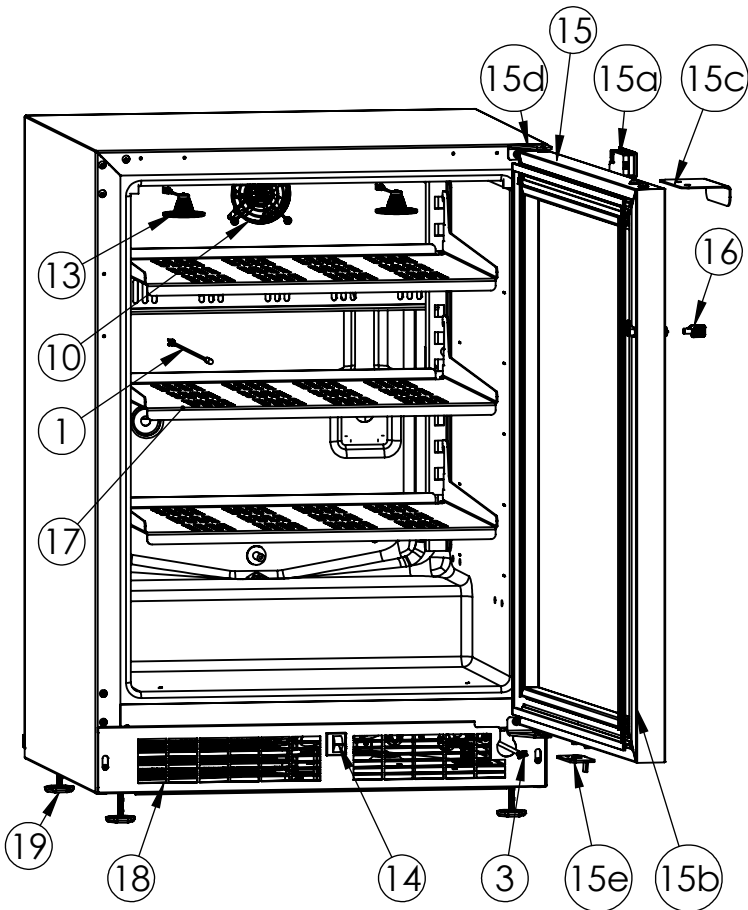

Service Parts List

marvelrefrigeration.com
800-223-3900

MS24RAG4RW1		
Item	Description	Marvel P/N
1	Cab Thermistor	42249157
2	Defrost Thermistor	42249157
3	Comm Cable	S41013555-RS
4	Microsentry II Main Board	S41050526-13
5	Compressor	42249211
6	Run Capacitor	S41013510
7	Evaporator	42249115
8	Condenser	42249374
9	Condenser Fan and Blade	42249159
10	Evaporator Fan	42249149
11	350mA Fan Power Supply	42248893
12	700mA LED Light Power Supply	42248894
13	White LED Light	42249105
14	Black Rocker Light Switch	42246922
15	RH White Door 15a. Display: S41012982 15b. Black Gasket: S31580-041 15c. White Door Handle: 42249528 15d. RH Chrome Hinge PKG: 42249128 15e. RH Door Stop: 42249352	42249588
16	Keys	42244506
17	Perforated Metal Shelf	S41013646-WHT
18	RH Black Grille	s41014476-BR
19	Leveling Legs(4)	42243808
20	Power Cord	42248243