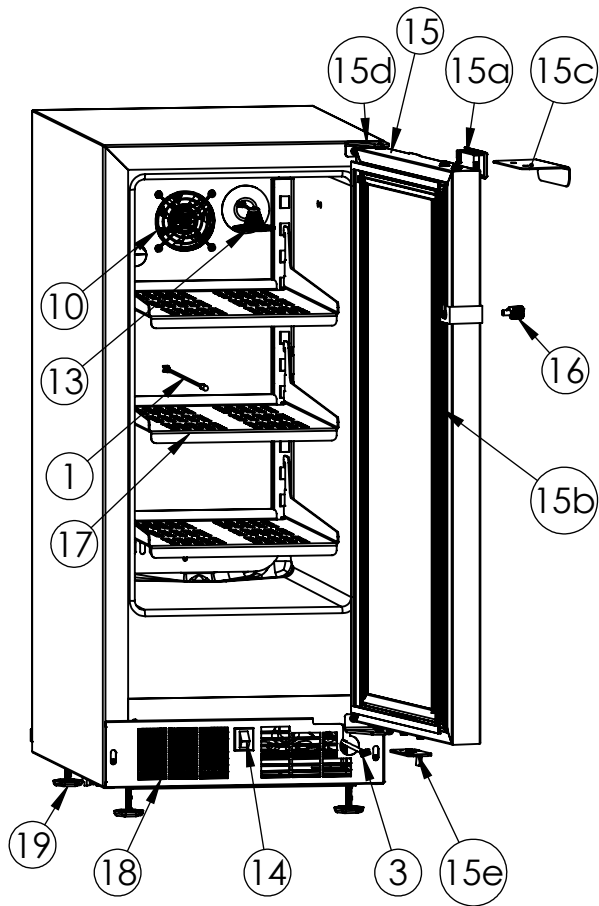

Service Parts List

marvelrefrigeration.com
800-223-3900

MS15RAS4RW1		
Item	Description	Marvel P/N
1	Cab Thermistor	42249157
2	Defrost Thermistor	42249157
3	Comm Cable	S41013555-LS
4	Main Board	S41050526-13
5	Compressor	42249211
6	Run Capacitor	S41013510
7	Evaporator	42249373
8	Condenser	42249375
9	Condenser Fan	42248161
10	Evaporator Fan	42249149
11	350mA Fan Power Supply	42248893
12	700mA LED Light Power Supply	42248894
13	White LED Light	42249105
14	Black Rocker Light Switch	42246922
15	RH White Door 15a. Display: S41012982 15b. Black Gasket: S31580-041 15c. White Door Handle: 42249528 15d. RH Chrome Hinge PKG: 42249128 15e. RH Door Stop: 42249352	42249176 42249177
16	Keys	42244506
17	Perforated Metal Shelf	41013980-WHT
18	RH Black Grille	S41014478-BR
19	Leveling Legs(4)	42243808
20	Power Cord	42248243