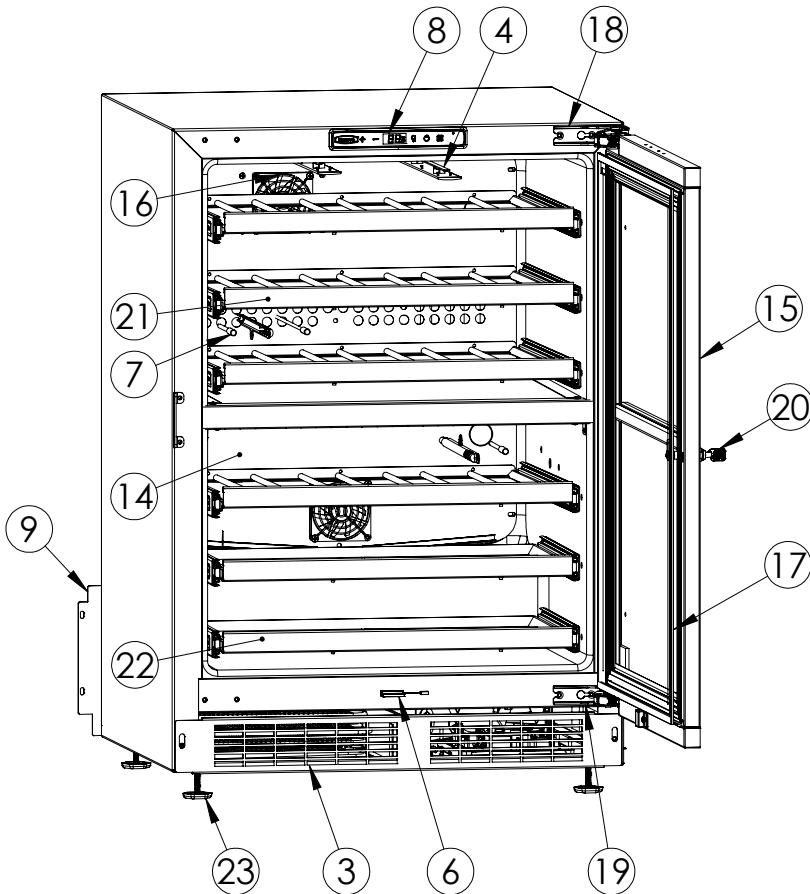

Service Parts List

marvelrefrigeration.com
616-754-5601

MPWD424-IS31A		
ITEM	DESCRIPTION	MARVEL P/N
1	CONDENSER ASSEMBLY	S42419034
2	MAIN CONTROL BOARD KIT	S42088795
3	GRILLE	S41015650-BLK
4	LED LIGHT STRIP	S68178
5	CONTROL BOARD	S68177
6	REED SWITCH	S66010
7	THERMISTOR ASSEMBLY	S41015903-BLK
8	UI DISPLAY KIT	S68167-01
9	ACCESS COVER	S41016192
10	115v MECHANICAL HARNESS KIT *	S41016110
11	CONDENSER FAN MOTOR	S42419042
12	EMBRACO COMPRESSOR	S41015395
13	COMPRESSOR ELECTRICALS	S41015921
14	EVAPORATOR ASSEMBLY	S42419044
15	DOOR ASSEMBLY	S42038774
16	EVAP FAN ASSEMBLY	S41016094
17	DOOR GASKET	S31580-035
18	UPPER HINGE KIT	S41013108-RH
19	LOWER HINGE KIT	S41013197-RH
20	KEYS (2)	S41013540
21	UPPER WINE SHELF	S42138823
22	LOWER WINE SHELF	S42138824
23	LEG LEVELERS (4)	42243808
24	POWER CORD	S41050606
25	DRAIN PAN	S41013227
26	CARTON ASSEMBLY *	42249633

* NOT PICTURED