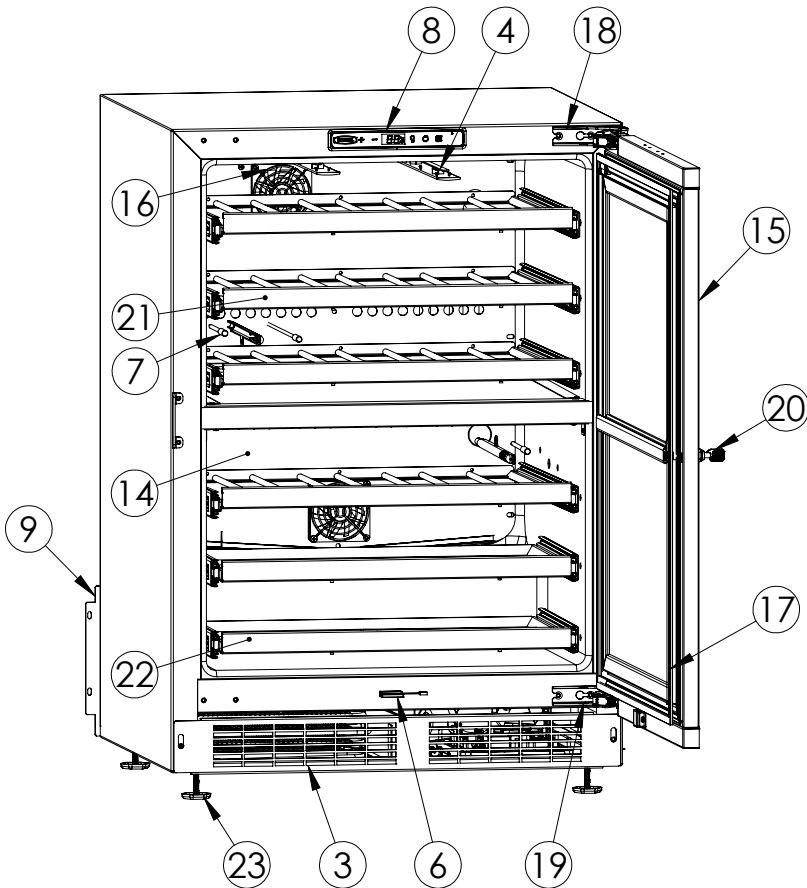

Service Parts List

marvelrefrigeration.com
616-754-5601

MPWD424-IG31A

ITEM	DESCRIPTION	MARVEL P/N
1	CONDENSER ASSEMBLY	S42419034
2	MAIN CONTROL BOARD KIT	S42088795
3	GRILLE	S41015650-BLK
4	LED LIGHT STRIP	S68178
5	CONTROL BOARD	S68177
6	REED SWITCH	S66010
7	THERMISTOR ASSEMBLY	S41015903-BLK
8	UI DISPLAY KIT	S68167-01
9	ACCESS COVER	S41016192
10	115v MECHANICAL HARNESS KIT *	S41016110
11	CONDENSER FAN MOTOR	S42419042
12	EMBRACO COMPRESSOR	S41015395
13	COMPRESSOR ELECTRICALS	S41015921
14	EVAPORATOR ASSEMBLY	S42419044
15	DOOR ASSEMBLY	S42038775
16	EVAP FAN ASSEMBLY	S41016094
17	DOOR GASKET	S31580-035
18	UPPER HINGE KIT	S41013108-RH
19	LOWER HINGE KIT	S41013197-RH
20	KEYS (2)	S41013540
21	UPPER WINE SHELF	S42138823
22	LOWER WINE SHELF	S42138824
23	LEG LEVELERS (4)	42243808
24	POWER CORD	S41050606
25	DRAIN PAN	S41013227
26	CARTON ASSEMBLY *	42249633

* NOT PICTURED