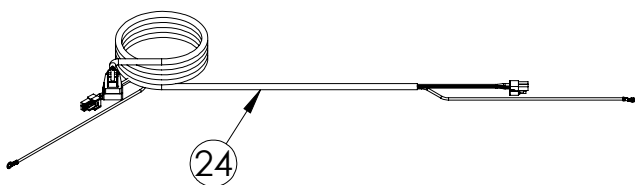

Service Parts List

marvelrefrigeration.com
616-754-5601

MPWD424-IG31A

ITEM	DESCRIPTION	MARVEL P/N
1	CONDENSER ASSEMBLY	S42419034
2	MAIN CONTROL BOARD KIT	S42088795
3	GRILLE	S41015650-BLK
4	LED LIGHT STRIP	S68178
5	CONTROL BOARD	S68177
6	REED SWITCH	S66010
7	THERMISTOR ASSEMBLY	S41015903-BLK
8	UI DISPLAY KIT	S68167-01
9	ACCESS COVER	S41016192
10	115v MECHANICAL HARNESS KIT *	S41016110
11	CONDENSER FAN MOTOR	S42419042
12	EMBRACO COMPRESSOR	S41015395
13	COMPRESSOR ELECTRICALS	S41015921
14	EVAPORATOR ASSEMBLY	S42419044
15	DOOR ASSEMBLY	S42038775
16	EVAP FAN ASSEMBLY	S41016094
17	DOOR GASKET	S31580-035
18	UPPER HINGE KIT	S41013108-RH
19	LOWER HINGE KIT	S41013197-RH
20	KEYS (2)	S41013540
21	UPPER WINE SHELF	S42138823
22	LOWER WINE SHELF	S42138824
23	LEG LEVELERS (4)	42243808
24	POWER CORD	S41050606
25	DRAIN PAN	S41013227
26	CARTON ASSEMBLY *	42249633

* NOT PICTURED