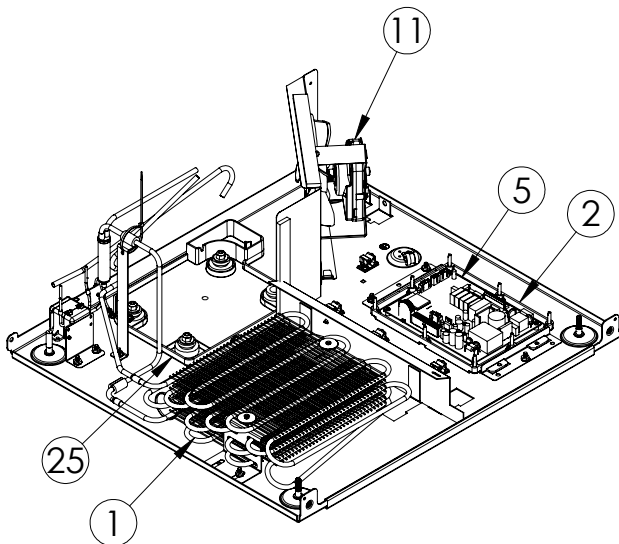

Service Parts List

marvelrefrigeration.com
616-754-5601

MPWD424-IG31A

ITEM	DESCRIPTION	MARVEL P/N
1	CONDENSER ASSEMBLY	S42419034
2	MAIN CONTROL BOARD KIT	S42088795
3	GRILLE	S41015650-BLK
4	LED LIGHT STRIP	S68178
5	CONTROL BOARD	S68177
6	REED SWITCH	S66010
7	THERMISTOR ASSEMBLY	S41015903-BLK
8	UI DISPLAY KIT	S68167-01
9	ACCESS COVER	S41016192
10	115v MECHANICAL HARNESS KIT *	S41016110
11	CONDENSER FAN MOTOR	S42419042
12	EMBRACO COMPRESSOR	S41015395
13	COMPRESSOR ELECTRICALS	S41015921
14	EVAPORATOR ASSEMBLY	S42419044
15	DOOR ASSEMBLY	S42038775
16	EVAP FAN ASSEMBLY	S41016094
17	DOOR GASKET	S31580-035
18	UPPER HINGE KIT	S41013108-RH
19	LOWER HINGE KIT	S41013197-RH
20	KEYS (2)	S41013540
21	UPPER WINE SHELF	S42138823
22	LOWER WINE SHELF	S42138824
23	LEG LEVELERS (4)	42243808
24	POWER CORD	S41050606
25	DRAIN PAN	S41013227
26	CARTON ASSEMBLY *	42249633

* NOT PICTURED