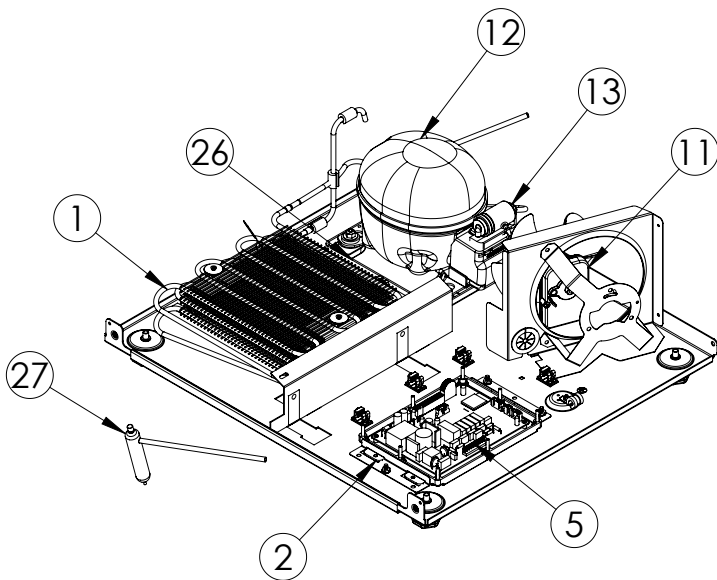

Service Parts List

marvelrefrigeration.com
616-754-5601

MPWC424-SG31A

ITEM	DESCRIPTION	MARVEL P/N
1	CONDENSER ASSEMBLY	S41015869
2	MAIN CONTROL BOARD KIT	S42088795
3	GRILLE	S41015650-SS
4	LED LIGHT STRIP	S68178
5	CONTROL BOARD	S68177
6	REED SWITCH	S66010
7	THERMISTOR ASSEMBLY	S41015903-BLK
8	UI DISPLAY KIT	S68167-01
9	ACCESS COVER	S41015716
10	115v MECHANICAL HARNESS KIT *	S41015773
11	CONDENSER FAN MOTOR	42249159
12	EMBRACO COMPRESSOR	S41015395
13	COMPRESSOR ELECTRICALS	S41015921
14	EVAPORATOR ASSEMBLY	42249115
15	DOOR ASSEMBLY	S42038679
16	EVAP FAN	S41013096
17	DOOR GASKET	S31580-035
18	UPPER HINGE KIT	S41013108-RH
19	LOWER HINGE KIT	S41013197-RH
20	KEYS (2)	S41013540
21	UPPER WINE SHELF	S42138823
22	LOWER WINE SHELF	S42138824
23	LEG LEVELERS (4)	42243808
24	POWER CORD	S41050606
25	EVAP THERMISTOR	S68092
26	DRAIN PAN	S41013227
27	DRIER	S41013226
28	COIL COVER	S41013172-BLK
29	CARTON ASSEMBLY *	42249633
30	DOOR HANDLE	42249126

* NOT PICTURED