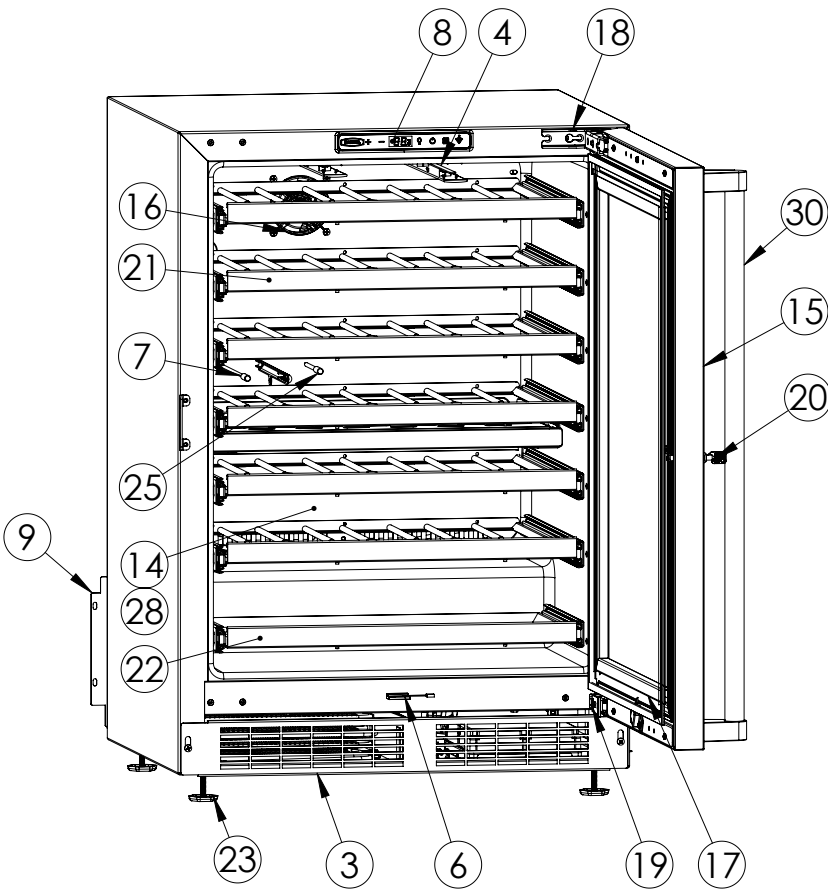

Service Parts List

marvelrefrigeration.com
616-754-5601

MPWC424-SG31A

ITEM	DESCRIPTION	MARVEL P/N
1	CONDENSER ASSEMBLY	S41015869
2	MAIN CONTROL BOARD KIT	S42088795
3	GRILLE	S41015650-SS
4	LED LIGHT STRIP	S68178
5	CONTROL BOARD	S68177
6	REED SWITCH	S66010
7	THERMISTOR ASSEMBLY	S41015903-BLK
8	UI DISPLAY KIT	S68167-01
9	ACCESS COVER	S41015716
10	115v MECHANICAL HARNESS KIT *	S41015773
11	CONDENSER FAN MOTOR	42249159
12	EMBRACO COMPRESSOR	S41015395
13	COMPRESSOR ELECTRICALS	S41015921
14	EVAPORATOR ASSEMBLY	42249115
15	DOOR ASSEMBLY	S42038679
16	EVAP FAN	S41013096
17	DOOR GASKET	S31580-035
18	UPPER HINGE KIT	S41013108-RH
19	LOWER HINGE KIT	S41013197-RH
20	KEYS (2)	S41013540
21	UPPER WINE SHELF	S42138823
22	LOWER WINE SHELF	S42138824
23	LEG LEVELERS (4)	42243808
24	POWER CORD	S41050606
25	EVAP THERMISTOR	S68092
26	DRAIN PAN	S41013227
27	DRIER	S41013226
28	COIL COVER	S41013172-BLK
29	CARTON ASSEMBLY *	42249633
30	DOOR HANDLE	42249126

* NOT PICTURED