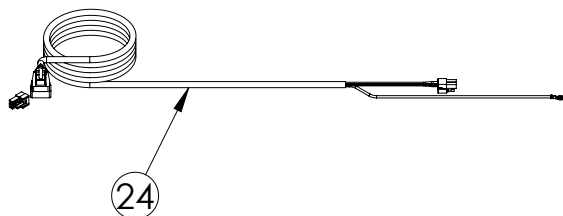

Service Parts List

marvelrefrigeration.com
616-754-5601

MPWC424-SG31A

ITEM	DESCRIPTION	MARVEL P/N
1	CONDENSER ASSEMBLY	S41015869
2	MAIN CONTROL BOARD KIT	S42088795
3	GRILLE	S41015650-SS
4	LED LIGHT STRIP	S68178
5	CONTROL BOARD	S68177
6	REED SWITCH	S66010
7	THERMISTOR ASSEMBLY	S41015903-BLK
8	UI DISPLAY KIT	S68167-01
9	ACCESS COVER	S41015716
10	115v MECHANICAL HARNESS KIT *	S41015773
11	CONDENSER FAN MOTOR	42249159
12	EMBRACO COMPRESSOR	S41015395
13	COMPRESSOR ELECTRICALS	S41015921
14	EVAPORATOR ASSEMBLY	42249115
15	DOOR ASSEMBLY	S42038679
16	EVAP FAN	S41013096
17	DOOR GASKET	S31580-035
18	UPPER HINGE KIT	S41013108-RH
19	LOWER HINGE KIT	S41013197-RH
20	KEYS (2)	S41013540
21	UPPER WINE SHELF	S42138823
22	LOWER WINE SHELF	S42138824
23	LEG LEVELERS (4)	42243808
24	POWER CORD	S41050606
25	EVAP THERMISTOR	S68092
26	DRAIN PAN	S41013227
27	DRIER	S41013226
28	COIL COVER	S41013172-BLK
29	CARTON ASSEMBLY *	42249633
30	DOOR HANDLE	42249126

* NOT PICTURED