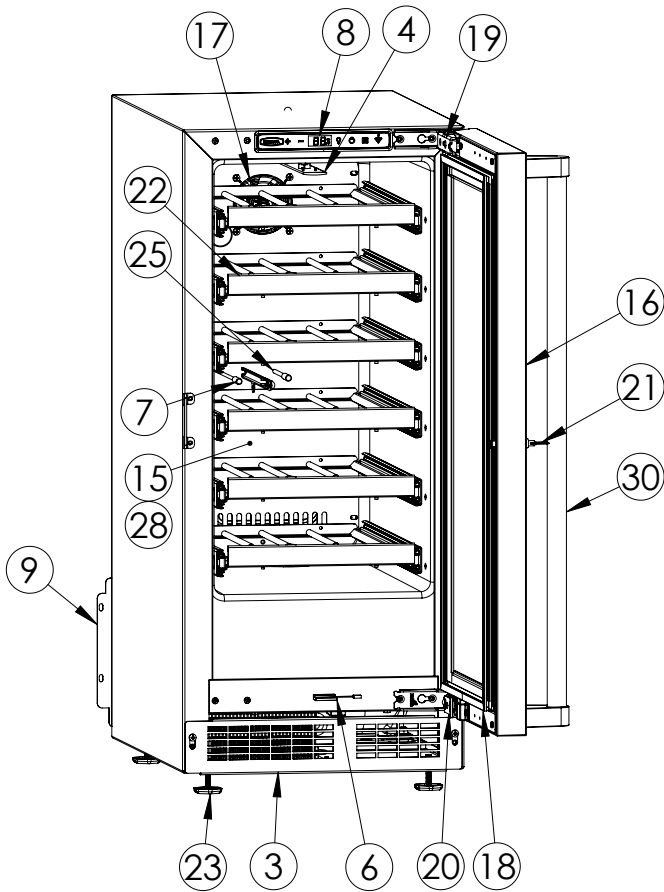

# Service Parts List

marvelrefrigeration.com  
616-754-5601

MPWC415-SS31A		
ITEM	DESCRIPTION	MARVEL P/N
1	CONDENSER ASSEMBLY	S41015859
2	MAIN CONTROL BOARD KIT	S42088805
3	GRILLE	S41015751-SS
4	LED LIGHT STRIP	S68178
5	CONTROL BOARD	S68177
6	REED SWITCH	S66010
7	THERMISTOR ASSEMBLY	S41015903-BLK
8	UI DISPLAY KIT	S68167-01
9	ACCESS COVER	S41015923
10	115v MECHANICAL HARNESS KIT*	S41015773
11	CONDENSER FAN MOTOR	42248161
12	CONDENSOR FAN BLADE	42248160
13	EMBRACO COMPRESSOR	S41015395
14	COMPRESSOR ELECTRICALS	S41015921
15	EVAPORATOR ASSEMBLY	42249373
16	DOOR ASSEMBLY	S42038719
17	EVAP FAN	S41013096
18	DOOR GASKET	S31580-052
19	UPPER HINGE KIT	S41013108-RH
20	LOWER HINGE KIT	S41013197-RH
21	KEYS (2)	S41013540
22	WINE SHELF ASSEMBLY	S42138825
23	LEG LEVELERS (4)	42243808
24	POWER CORD	S41050606
25	EVAP THERMISTOR	S68092
26	DRAIN PAN	S41013227
27	DRIER	S41013226
28	COIL COVER	42249370
29	CARTON ASSEMBLY*	42249632
30	DOOR HANDLE	42249126

\* NOT PICTURED