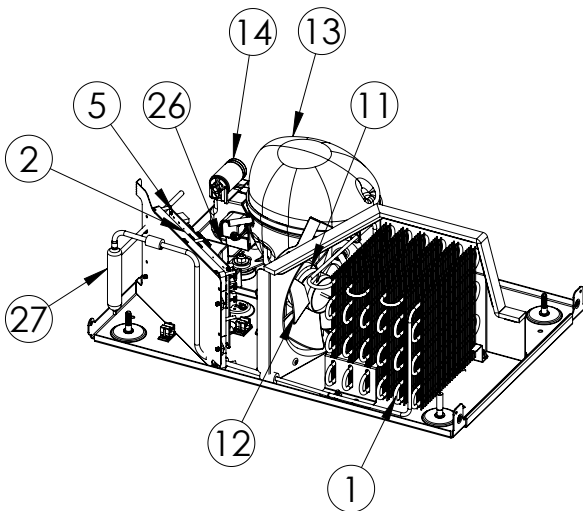

# Service Parts List

marvelrefrigeration.com  
616-754-5601

MPWC415-SS31A		
ITEM	DESCRIPTION	MARVEL P/N
1	CONDENSER ASSEMBLY	S41015859
2	MAIN CONTROL BOARD KIT	S42088805
3	GRILLE	S41015751-SS
4	LED LIGHT STRIP	S68178
5	CONTROL BOARD	S68177
6	REED SWITCH	S66010
7	THERMISTOR ASSEMBLY	S41015903-BLK
8	UI DISPLAY KIT	S68167-01
9	ACCESS COVER	S41015923
10	115v MECHANICAL HARNESS KIT*	S41015773
11	CONDENSER FAN MOTOR	42248161
12	CONDENSOR FAN BLADE	42248160
13	EMBRACO COMPRESSOR	S41015395
14	COMPRESSOR ELECTRICALS	S41015921
15	EVAPORATOR ASSEMBLY	42249373
16	DOOR ASSEMBLY	S42038719
17	EVAP FAN	S41013096
18	DOOR GASKET	S31580-052
19	UPPER HINGE KIT	S41013108-RH
20	LOWER HINGE KIT	S41013197-RH
21	KEYS (2)	S41013540
22	WINE SHELF ASSEMBLY	S42138825
23	LEG LEVELERS (4)	42243808
24	POWER CORD	S41050606
25	EVAP THERMISTOR	S68092
26	DRAIN PAN	S41013227
27	DRIER	S41013226
28	COIL COVER	42249370
29	CARTON ASSEMBLY*	42249632
30	DOOR HANDLE	42249126

\* NOT PICTURED