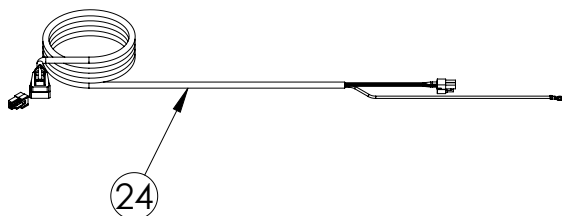

# Service Parts List

marvelrefrigeration.com  
616-754-5601

MPWC415-SS31A		
ITEM	DESCRIPTION	MARVEL P/N
1	CONDENSER ASSEMBLY	S41015859
2	MAIN CONTROL BOARD KIT	S42088805
3	GRILLE	S41015751-SS
4	LED LIGHT STRIP	S68178
5	CONTROL BOARD	S68177
6	REED SWITCH	S66010
7	THERMISTOR ASSEMBLY	S41015903-BLK
8	UI DISPLAY KIT	S68167-01
9	ACCESS COVER	S41015923
10	115v MECHANICAL HARNESS KIT*	S41015773
11	CONDENSER FAN MOTOR	42248161
12	CONDENSOR FAN BLADE	42248160
13	EMBRACO COMPRESSOR	S41015395
14	COMPRESSOR ELECTRICALS	S41015921
15	EVAPORATOR ASSEMBLY	42249373
16	DOOR ASSEMBLY	S42038719
17	EVAP FAN	S41013096
18	DOOR GASKET	S31580-052
19	UPPER HINGE KIT	S41013108-RH
20	LOWER HINGE KIT	S41013197-RH
21	KEYS (2)	S41013540
22	WINE SHELF ASSEMBLY	S42138825
23	LEG LEVELERS (4)	42243808
24	POWER CORD	S41050606
25	EVAP THERMISTOR	S68092
26	DRAIN PAN	S41013227
27	DRIER	S41013226
28	COIL COVER	42249370
29	CARTON ASSEMBLY*	42249632
30	DOOR HANDLE	42249126

\* NOT PICTURED