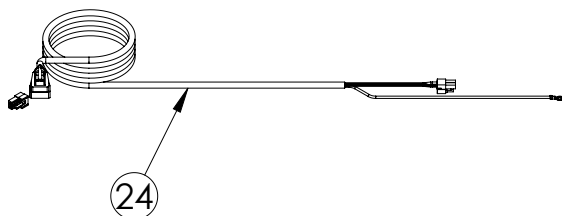

Service Parts List

marvelrefrigeration.com
616-754-5601

| MPWC415-IS31A | | |
|---------------|------------------------------|---------------|
| ITEM | DESCRIPTION | MARVEL P/N |
| 1 | CONDENSER ASSEMBLY | S41015859 |
| 2 | MAIN CONTROL BOARD KIT | S42088805 |
| 3 | GRILLE | S41015751-BLK |
| 4 | LED LIGHT STRIP | S68178 |
| 5 | CONTROL BOARD | S68177 |
| 6 | REED SWITCH | S66010 |
| 7 | THERMISTOR ASSEMBLY | S41015903-BLK |
| 8 | UI DISPLAY KIT | S68167-01 |
| 9 | ACCESS COVER | S41015923 |
| 10 | 115v MECHANICAL HARNESS KIT* | S41015773 |
| 11 | CONDENSER FAN MOTOR | 42248161 |
| 12 | CONDENSOR FAN BLADE | 42248160 |
| 13 | EMBRACO COMPRESSOR | S41015395 |
| 14 | COMPRESSOR ELECTRICALS | S41015921 |
| 15 | EVAPORATOR ASSEMBLY | 42249373 |
| 16 | DOOR ASSEMBLY | S42038720 |
| 17 | EVAP FAN | S41013096 |
| 18 | DOOR GASKET | S31580-052 |
| 19 | UPPER HINGE KIT | S41013108-RH |
| 20 | LOWER HINGE KIT | S41013197-RH |
| 21 | KEYS (2) | S41013540 |
| 22 | WINE SHELF ASSEMBLY | S42138825 |
| 23 | LEG LEVELERS (4) | 42243808 |
| 24 | POWER CORD | S41050606 |
| 25 | EVAP THERMISTOR | S68092 |
| 26 | DRAIN PAN | S41013227 |
| 27 | DRIER | S41013226 |
| 28 | COIL COVER | 42249370 |
| 29 | CARTON ASSEMBLY* | 42249632 |

* NOT PICTURED