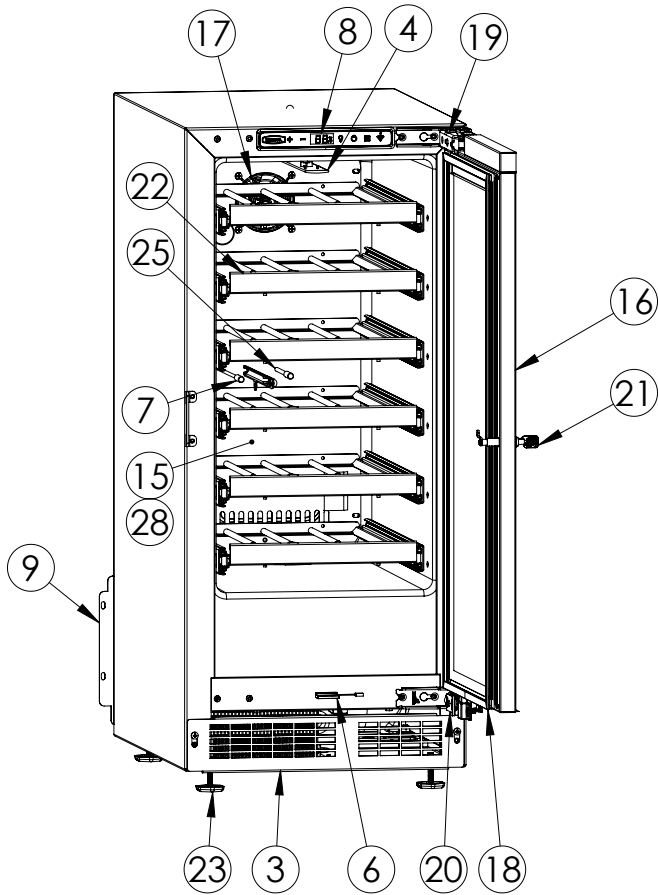

Service Parts List

marvelrefrigeration.com
616-754-5601

| MPWC415-IS31A | | |
|---------------|------------------------------|---------------|
| ITEM | DESCRIPTION | MARVEL P/N |
| 1 | CONDENSER ASSEMBLY | S41015859 |
| 2 | MAIN CONTROL BOARD KIT | S42088805 |
| 3 | GRILLE | S41015751-BLK |
| 4 | LED LIGHT STRIP | S68178 |
| 5 | CONTROL BOARD | S68177 |
| 6 | REED SWITCH | S66010 |
| 7 | THERMISTOR ASSEMBLY | S41015903-BLK |
| 8 | UI DISPLAY KIT | S68167-01 |
| 9 | ACCESS COVER | S41015923 |
| 10 | 115v MECHANICAL HARNESS KIT* | S41015773 |
| 11 | CONDENSER FAN MOTOR | 42248161 |
| 12 | CONDENSOR FAN BLADE | 42248160 |
| 13 | EMBRACO COMPRESSOR | S41015395 |
| 14 | COMPRESSOR ELECTRICALS | S41015921 |
| 15 | EVAPORATOR ASSEMBLY | 42249373 |
| 16 | DOOR ASSEMBLY | S42038720 |
| 17 | EVAP FAN | S41013096 |
| 18 | DOOR GASKET | S31580-052 |
| 19 | UPPER HINGE KIT | S41013108-RH |
| 20 | LOWER HINGE KIT | S41013197-RH |
| 21 | KEYS (2) | S41013540 |
| 22 | WINE SHELF ASSEMBLY | S42138825 |
| 23 | LEG LEVELERS (4) | 42243808 |
| 24 | POWER CORD | S41050606 |
| 25 | EVAP THERMISTOR | S68092 |
| 26 | DRAIN PAN | S41013227 |
| 27 | DRIER | S41013226 |
| 28 | COIL COVER | 42249370 |
| 29 | CARTON ASSEMBLY* | 42249632 |

* NOT PICTURED