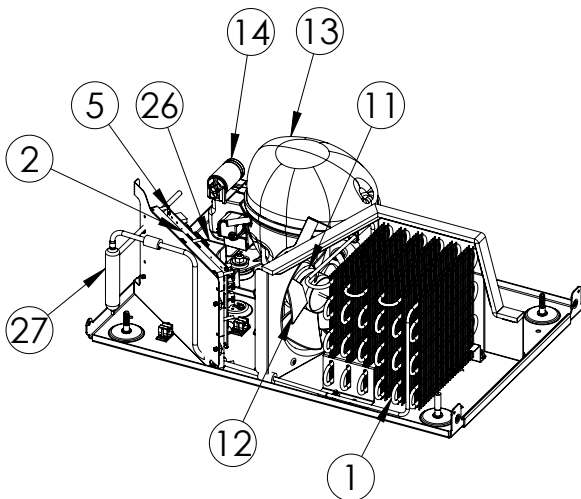

Service Parts List

marvelrefrigeration.com
616-754-5601

| MPWC415-IS31A | | |
|---------------|------------------------------|---------------|
| ITEM | DESCRIPTION | MARVEL P/N |
| 1 | CONDENSER ASSEMBLY | S41015859 |
| 2 | MAIN CONTROL BOARD KIT | S42088805 |
| 3 | GRILLE | S41015751-BLK |
| 4 | LED LIGHT STRIP | S68178 |
| 5 | CONTROL BOARD | S68177 |
| 6 | REED SWITCH | S66010 |
| 7 | THERMISTOR ASSEMBLY | S41015903-BLK |
| 8 | UI DISPLAY KIT | S68167-01 |
| 9 | ACCESS COVER | S41015923 |
| 10 | 115v MECHANICAL HARNESS KIT* | S41015773 |
| 11 | CONDENSER FAN MOTOR | 42248161 |
| 12 | CONDENSOR FAN BLADE | 42248160 |
| 13 | EMBRACO COMPRESSOR | S41015395 |
| 14 | COMPRESSOR ELECTRICALS | S41015921 |
| 15 | EVAPORATOR ASSEMBLY | 42249373 |
| 16 | DOOR ASSEMBLY | S42038720 |
| 17 | EVAP FAN | S41013096 |
| 18 | DOOR GASKET | S31580-052 |
| 19 | UPPER HINGE KIT | S41013108-RH |
| 20 | LOWER HINGE KIT | S41013197-RH |
| 21 | KEYS (2) | S41013540 |
| 22 | WINE SHELF ASSEMBLY | S42138825 |
| 23 | LEG LEVELERS (4) | 42243808 |
| 24 | POWER CORD | S41050606 |
| 25 | EVAP THERMISTOR | S68092 |
| 26 | DRAIN PAN | S41013227 |
| 27 | DRIER | S41013226 |
| 28 | COIL COVER | 42249370 |
| 29 | CARTON ASSEMBLY* | 42249632 |

* NOT PICTURED