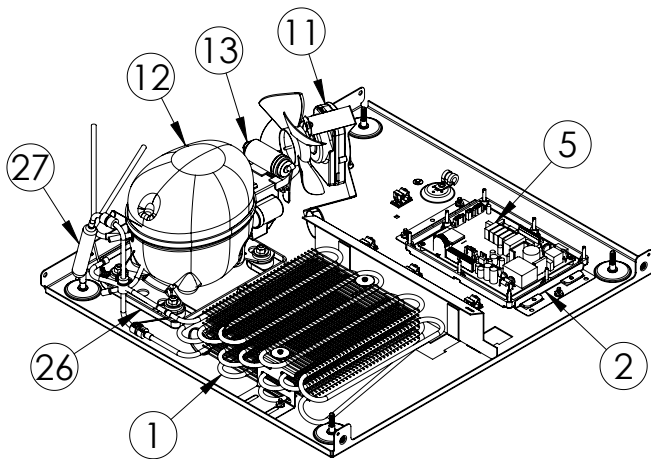

Service Parts List

marvelrefrigeration.com
616-754-5601

MPRF424-SS31A		
ITEM	DESCRIPTION	MARVEL P/N
1	CONDENSER ASSEMBLY	42249374
2	MAIN CONTROL BOARD KIT	S42088795
3	GRILLE	S41015650-SS
4	LED LIGHT STRIP	S68178
5	CONTROL BOARD	S68177
6	REED SWITCH	S66010
7	THERMISTOR ASSEMBLY	S41015903-BLK
8	UI DISPLAY KIT	S68167-01
9	ACCESS COVER	S41016032
10	MECHANICAL HARNESS*	S41015905
11	CONDENSER FAN MOTOR	42249159
12	COMPRESSOR	S41015689
13	COMPRESSOR ELECTRICALS	S41015922
14	EVAPORATOR ASSEMBLY	S41013571
15	DOOR ASSEMBLY	S42038710
16	EVAP FAN	S41013588
17	DOOR GASKET	S31580-035
18	UPPER HINGE	S41013108-RH
19	LOWER HINGE	S41013197-RH
20	KEYS (2)	S41013540
21	HALF SHELF	S41014452-SS
22	SLIDING SHELF	S42138556
23	LEG LEVELERS (4)	42243808
24	POWER CORD	S41050606
25	EVAP THERMISTOR	S68092
26	DRAIN PAN	S41013227
27	DRIER	S41013226
28	CARTON ASSEMBLY *	42249633
29	DEFROST HEATER	42249372
30	DEFROST THERMOSTAT	S41013590
31	DOOR HANDLE	42249126

* NOT PICTURED