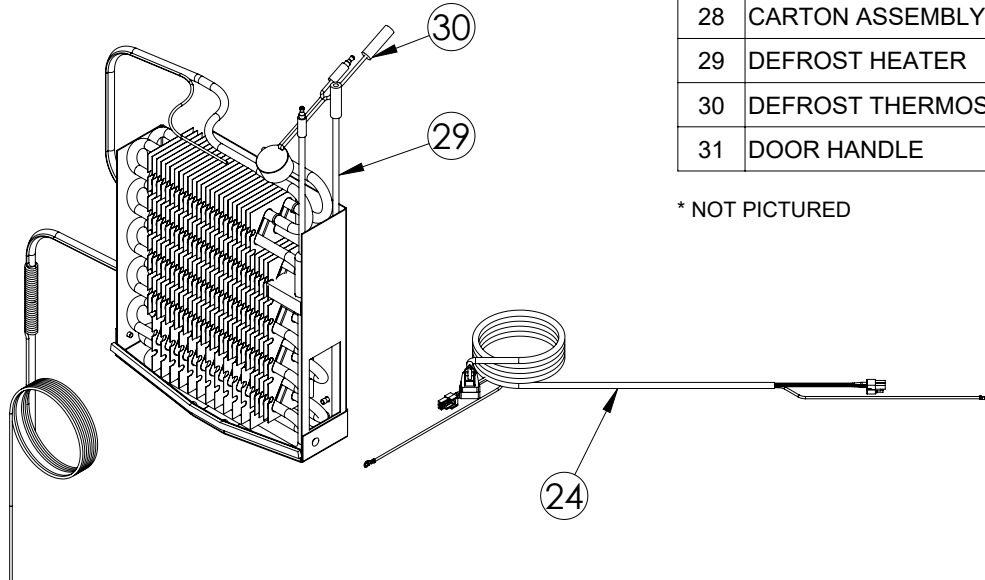

Service Parts List

marvelrefrigeration.com
616-754-5601

MPRF424-SS31A		
ITEM	DESCRIPTION	MARVEL P/N
1	CONDENSER ASSEMBLY	42249374
2	MAIN CONTROL BOARD KIT	S42088795
3	GRILLE	S41015650-SS
4	LED LIGHT STRIP	S68178
5	CONTROL BOARD	S68177
6	REED SWITCH	S66010
7	THERMISTOR ASSEMBLY	S41015903-BLK
8	UI DISPLAY KIT	S68167-01
9	ACCESS COVER	S41016032
10	MECHANICAL HARNESS*	S41015905
11	CONDENSER FAN MOTOR	42249159
12	COMPRESSOR	S41015689
13	COMPRESSOR ELECTRICALS	S41015922
14	EVAPORATOR ASSEMBLY	S41013571
15	DOOR ASSEMBLY	S42038710
16	EVAP FAN	S41013588
17	DOOR GASKET	S31580-035
18	UPPER HINGE	S41013108-RH
19	LOWER HINGE	S41013197-RH
20	KEYS (2)	S41013540
21	HALF SHELF	S41014452-SS
22	SLIDING SHELF	S42138556
23	LEG LEVELERS (4)	42243808
24	POWER CORD	S41050606
25	EVAP THERMISTOR	S68092
26	DRAIN PAN	S41013227
27	DRIER	S41013226
28	CARTON ASSEMBLY *	42249633
29	DEFROST HEATER	42249372
30	DEFROST THERMOSTAT	S41013590
31	DOOR HANDLE	42249126