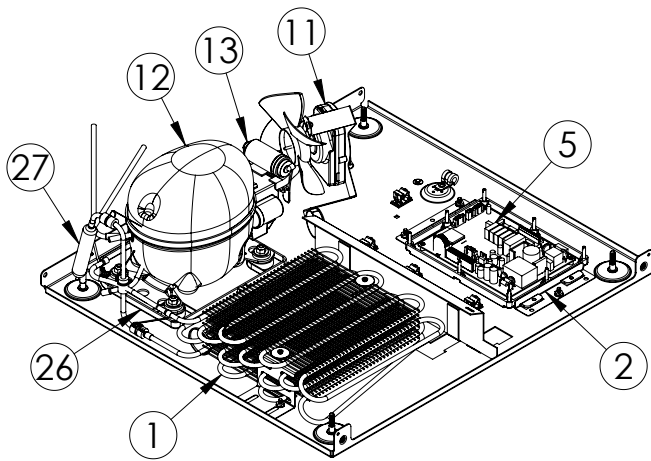

Service Parts List

marvelrefrigeration.com
616-754-5601

MPRF424-SS31A		
ITEM	DESCRIPTION	MARVEL P/N
1	CONDENSER ASSEMBLY	42249374
2	MAIN CONTROL BOARD KIT	S42088795
3	GRILLE	S41015650-SS
4	LED LIGHT STRIP	S68178
5	CONTROL BOARD	S68177
6	REED SWITCH	S66010
7	THERMISTOR ASSEMBLY	S41015903-BLK
8	UI DISPLAY KIT	S68167-01
9	ACCESS COVER	S41016032
10	MECHANICAL HARNESS*	S41015905
11	CONDENSER FAN MOTOR	42249159
12	COMPRESSOR	S41015689
13	COMPRESSOR ELECTRICALS	S41015922
14	EVAPORATOR ASSEMBLY	S41013571
15	DOOR ASSEMBLY	S42038710
16	EVAP FAN	S41013588
17	DOOR GASKET	S31580-035
18	UPPER HINGE	S41013108-RH
19	LOWER HINGE	S41013197-RH
20	KEYS (2)	S41013540
21	HALF SHELF	S41014452-SS
22	SLIDING SHELF	S42138556
23	LEG LEVELERS (4)	42243808
24	POWER CORD	S41050606
25	EVAP THERMISTOR	S68092
26	DRAIN PAN	S41013227
27	DRIER	S41013226
28	CARTON ASSEMBLY *	42249633
29	DEFROST HEATER	42249372
30	DEFROST THERMOSTAT	S41013590
31	DOOR HANDLE	42249126

* NOT PICTURED