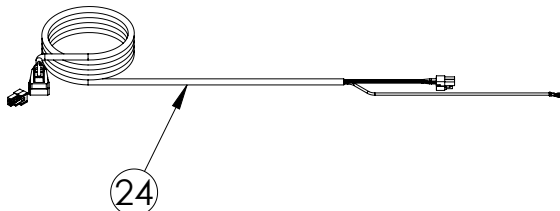

Service Parts List

marvelrefrigeration.com
616-754-5601

MPRE424-SS31A		
ITEM	DESCRIPTION	MARVEL P/N
1	CONDENSER ASSEMBLY	S41015869
2	MAIN CONTROL BOARD KIT	S42088795
3	GRILLE	S41015650-SS
4	LED LIGHT STRIP	S68178
5	CONTROL BOARD	S68177
6	REED SWITCH	S66010
7	THERMISTOR ASSEMBLY	S41015903-BLK
8	UI DISPLAY KIT	S68167-01
9	ACCESS COVER	S41015716
10	115v MECHANICAL HARNESS KIT*	S41015773
11	CONDENSER FAN MOTOR	42249159
12	EMBRACO COMPRESSOR	S41015395
13	COMPRESSOR ELECTRICALS	S41015921
14	EVAPORATOR ASSEMBLY	42249115
15	DOOR ASSEMBLY	S42038710
16	EVAP FAN	S41013096
17	DOOR GASKET	S31580-035
18	UPPER HINGE KIT	S41013108-RH
19	LOWER HINGE KIT	S41013197-RH
20	KEYS (2)	S41013540
21	CANTILEVER GLASS HALF SHELF	S42138849
22	SLIDING GLASS SHELF ASSEMBLY	S42138827
23	LEG LEVELERS (4)	42243808
24	POWER CORD	S41050606
25	EVAP THERMISTOR	S68092
26	DRAIN PAN	S41013227
27	DRIER	S41013226
28	COIL COVER	S41013172-BLK
29	CARTON ASSEMBLY*	42249633
30	GLASS SHELF CRISPER ASSEMBLY	S42413165-BLK
31	CRISPER PAN	S42413102-BLK
32	CRISPER GLASS SHELF	S41013203-003
33	DOOR HANDLE	42249126

* NOT PICTURED