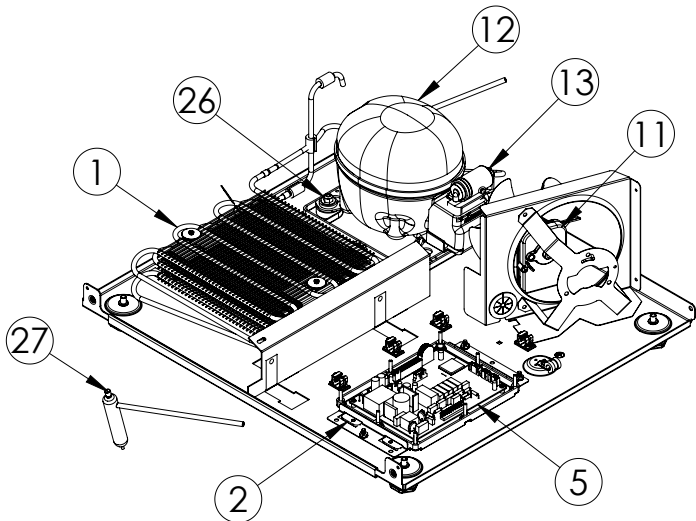

Service Parts List

marvelrefrigeration.com
616-754-5601

MPRE424-SS31A		
ITEM	DESCRIPTION	MARVEL P/N
1	CONDENSER ASSEMBLY	S41015869
2	MAIN CONTROL BOARD KIT	S42088795
3	GRILLE	S41015650-SS
4	LED LIGHT STRIP	S68178
5	CONTROL BOARD	S68177
6	REED SWITCH	S66010
7	THERMISTOR ASSEMBLY	S41015903-BLK
8	UI DISPLAY KIT	S68167-01
9	ACCESS COVER	S41015716
10	115v MECHANICAL HARNESS KIT*	S41015773
11	CONDENSER FAN MOTOR	42249159
12	EMBRACO COMPRESSOR	S41015395
13	COMPRESSOR ELECTRICALS	S41015921
14	EVAPORATOR ASSEMBLY	42249115
15	DOOR ASSEMBLY	S42038710
16	EVAP FAN	S41013096
17	DOOR GASKET	S31580-035
18	UPPER HINGE KIT	S41013108-RH
19	LOWER HINGE KIT	S41013197-RH
20	KEYS (2)	S41013540
21	CANTILEVER GLASS HALF SHELF	S42138849
22	SLIDING GLASS SHELF ASSEMBLY	S42138827
23	LEG LEVELERS (4)	42243808
24	POWER CORD	S41050606
25	EVAP THERMISTOR	S68092
26	DRAIN PAN	S41013227
27	DRIER	S41013226
28	COIL COVER	S41013172-BLK
29	CARTON ASSEMBLY*	42249633
30	GLASS SHELF CRISPER ASSEMBLY	S42413165-BLK
31	CRISPER PAN	S42413102-BLK
32	CRISPER GLASS SHELF	S41013203-003
33	DOOR HANDLE	42249126

* NOT PICTURED