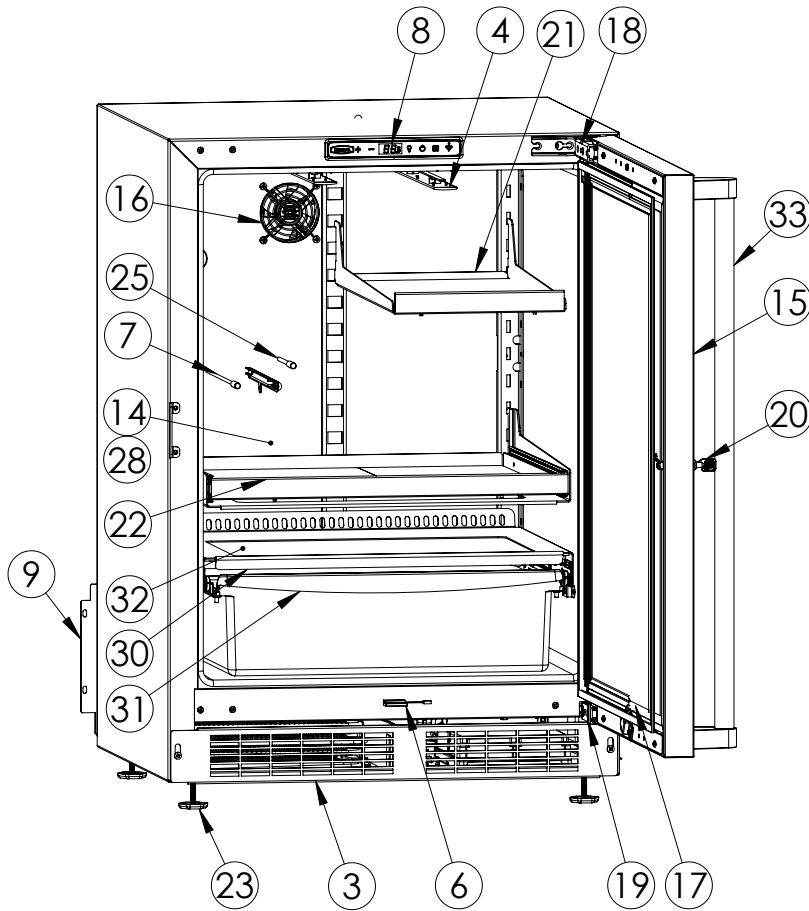

Service Parts List

marvelrefrigeration.com
616-754-5601

MPRE424-SS31A		
ITEM	DESCRIPTION	MARVEL P/N
1	CONDENSER ASSEMBLY	S41015869
2	MAIN CONTROL BOARD KIT	S42088795
3	GRILLE	S41015650-SS
4	LED LIGHT STRIP	S68178
5	CONTROL BOARD	S68177
6	REED SWITCH	S66010
7	THERMISTOR ASSEMBLY	S41015903-BLK
8	UI DISPLAY KIT	S68167-01
9	ACCESS COVER	S41015716
10	115v MECHANICAL HARNESS KIT*	S41015773
11	CONDENSER FAN MOTOR	42249159
12	EMBRACO COMPRESSOR	S41015395
13	COMPRESSOR ELECTRICALS	S41015921
14	EVAPORATOR ASSEMBLY	42249115
15	DOOR ASSEMBLY	S42038710
16	EVAP FAN	S41013096
17	DOOR GASKET	S31580-035
18	UPPER HINGE KIT	S41013108-RH
19	LOWER HINGE KIT	S41013197-RH
20	KEYS (2)	S41013540
21	CANTILEVER GLASS HALF SHELF	S42138849
22	SLIDING GLASS SHELF ASSEMBLY	S42138827
23	LEG LEVELERS (4)	42243808
24	POWER CORD	S41050606
25	EVAP THERMISTOR	S68092
26	DRAIN PAN	S41013227
27	DRIER	S41013226
28	COIL COVER	S41013172-BLK
29	CARTON ASSEMBLY*	42249633
30	GLASS SHELF CRISPER ASSEMBLY	S42413165-BLK
31	CRISPER PAN	S42413102-BLK
32	CRISPER GLASS SHELF	S41013203-003
33	DOOR HANDLE	42249126

* NOT PICTURED