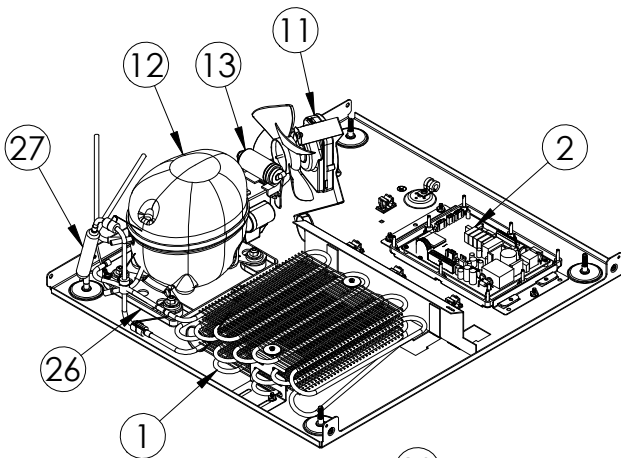

Service Parts List

marvelrefrigeration.com
616-754-5601

MPFZ424-SS31A		
ITEM	DESCRIPTION	MARVEL P/N
1	CONDENSER ASSEMBLY	42249374
2	MAIN CONTROL BOARD KIT	S42088795
3	GRILLE	S41015650-SS
4	LED LIGHT STRIP	S68178
5	DEFROST HEATER	42249372
6	REED SWITCH	S66010
7	THERMISTOR ASSEMBLY	S41015903-BLK
8	U/I DISPLAY KIT	S68167-01
9	ACCESS COVER	S41015716
10	MECHANICAL HARNESS*	S41015905
11	CONDENSER FAN MOTOR	42249159
12	EMBRACO COMPRESSOR	S41015689
13	COMPRESSOR ELECTRICALS	S41015922
14	EVAPORATOR ASSEMBLY	S41014110
15	DOOR ASSEMBLY	S42038817
16	EVAP FAN	S41014253
17	DOOR GASKET	S31580-035
18	UPPER HINGE KIT	S41013108-RH
19	LOWER HINGE KIT	S41013197-RH
20	KEYS (2)	S41013540
21	UPPER FREEZER BASKET WITH GLIDE	42249550
22	LOWER FREEZER BASKET WITH GLIDE	42249549
23	LEG LEVELERS (4)	42243808
24	POWER CORD	S41050606
25	EVAP THERMISTOR	S68092
26	DRAIN PAN	S41013227
27	DRIER	S41013226
28	CARTON ASSEMBLY*	42249633
29	DEFROST THERMOSTAT	S41013590
30	DRAIN TROUGH	S42418846-BLK
31	DOOR HANDLE	42249126

* NOT PICTURED