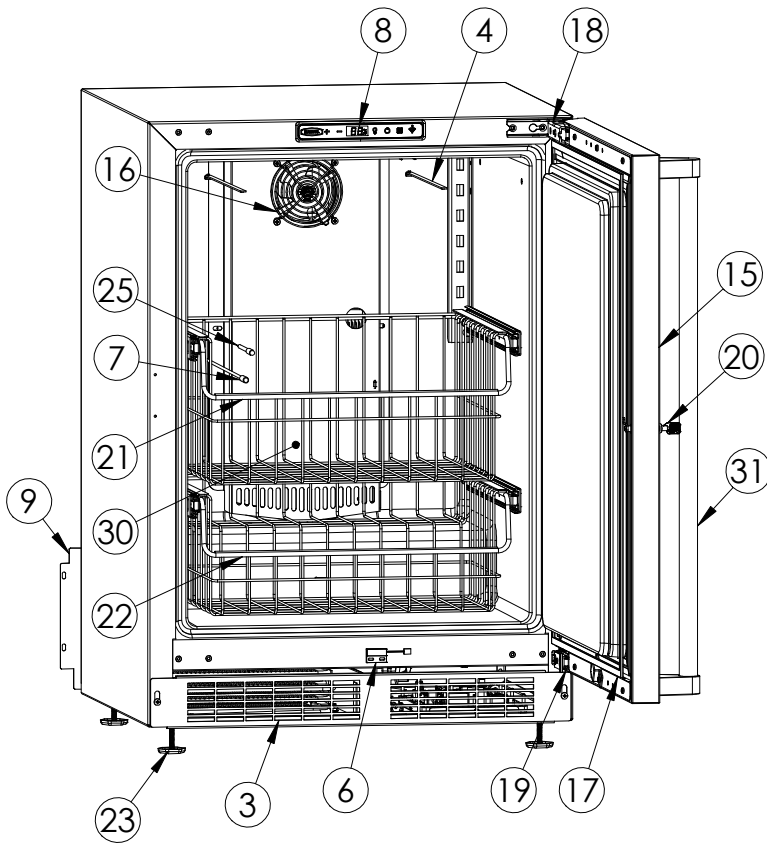

Service Parts List

marvelrefrigeration.com
616-754-5601

MPFZ424-SS31A		
ITEM	DESCRIPTION	MARVEL P/N
1	CONDENSER ASSEMBLY	42249374
2	MAIN CONTROL BOARD KIT	S42088795
3	GRILLE	S41015650-SS
4	LED LIGHT STRIP	S68178
5	DEFROST HEATER	42249372
6	REED SWITCH	S66010
7	THERMISTOR ASSEMBLY	S41015903-BLK
8	U/I DISPLAY KIT	S68167-01
9	ACCESS COVER	S41015716
10	MECHANICAL HARNESS*	S41015905
11	CONDENSER FAN MOTOR	42249159
12	EMBRACO COMPRESSOR	S41015689
13	COMPRESSOR ELECTRICALS	S41015922
14	EVAPORATOR ASSEMBLY	S41014110
15	DOOR ASSEMBLY	S42038817
16	EVAP FAN	S41014253
17	DOOR GASKET	S31580-035
18	UPPER HINGE KIT	S41013108-RH
19	LOWER HINGE KIT	S41013197-RH
20	KEYS (2)	S41013540
21	UPPER FREEZER BASKET WITH GLIDE	42249550
22	LOWER FREEZER BASKET WITH GLIDE	42249549
23	LEG LEVELERS (4)	42243808
24	POWER CORD	S41050606
25	EVAP THERMISTOR	S68092
26	DRAIN PAN	S41013227
27	DRIER	S41013226
28	CARTON ASSEMBLY*	42249633
29	DEFROST THERMOSTAT	S41013590
30	DRAIN TROUGH	S42418846-BLK
31	DOOR HANDLE	42249126

* NOT PICTURED