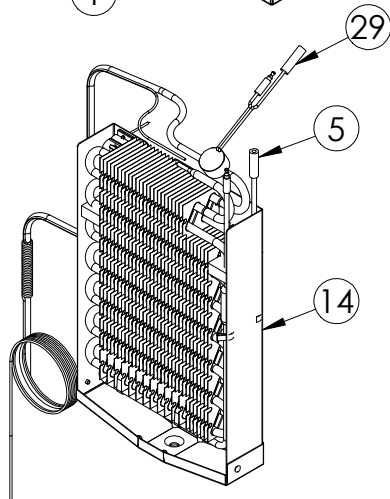

Service Parts List

marvelrefrigeration.com
616-754-5601

MPFZ424-SS31A		
ITEM	DESCRIPTION	MARVEL P/N
1	CONDENSER ASSEMBLY	42249374
2	MAIN CONTROL BOARD KIT	S42088795
3	GRILLE	S41015650-SS
4	LED LIGHT STRIP	S68178
5	DEFROST HEATER	42249372
6	REED SWITCH	S66010
7	THERMISTOR ASSEMBLY	S41015903-BLK
8	U/I DISPLAY KIT	S68167-01
9	ACCESS COVER	S41015716
10	MECHANICAL HARNESS*	S41015905
11	CONDENSER FAN MOTOR	42249159
12	EMBRACO COMPRESSOR	S41015689
13	COMPRESSOR ELECTRICALS	S41015922
14	EVAPORATOR ASSEMBLY	S41014110
15	DOOR ASSEMBLY	S42038817
16	EVAP FAN	S41014253
17	DOOR GASKET	S31580-035
18	UPPER HINGE KIT	S41013108-RH
19	LOWER HINGE KIT	S41013197-RH
20	KEYS (2)	S41013540
21	UPPER FREEZER BASKET WITH GLIDE	42249550
22	LOWER FREEZER BASKET WITH GLIDE	42249549
23	LEG LEVELERS (4)	42243808
24	POWER CORD	S41050606
25	EVAP THERMISTOR	S68092
26	DRAIN PAN	S41013227
27	DRIER	S41013226
28	CARTON ASSEMBLY*	42249633
29	DEFROST THERMOSTAT	S41013590
30	DRAIN TROUGH	S42418846-BLK
31	DOOR HANDLE	42249126

* NOT PICTURED