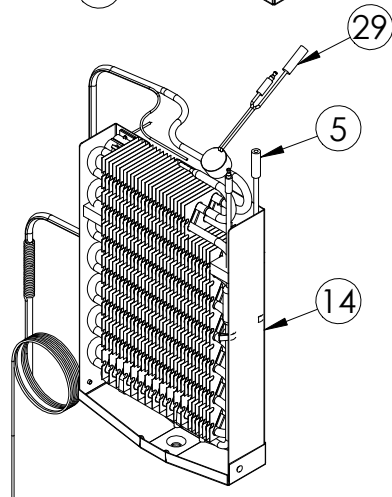

Service Parts List

marvelrefrigeration.com
616-754-5601

MPFZ424-IS31A		
ITEM	DESCRIPTION	MARVEL P/N
1	CONDENSER ASSEMBLY	42249374
2	MAIN CONTROL BOARD KIT	S42088795
3	GRILLE	S41015650-BLK
4	LED LIGHT STRIP	S68178
5	DEFROST HEATER	42249372
6	REED SWITCH	S66010
7	THERMISTOR ASSEMBLY	S41015903-BLK
8	U/I DISPLAY KIT	S68167-01
9	ACCESS COVER	S41015716
10	MECHANICAL HARNESS*	S41015905
11	CONDENSER FAN MOTOR	42249159
12	EMBRACO COMPRESSOR	S41015689
13	COMPRESSOR ELECTRICALS	S41015922
14	EVAPORATOR ASSEMBLY	S41014110
15	DOOR ASSEMBLY	S42038816
16	EVAP FAN	S41014253
17	DOOR GASKET	S31580-035
18	UPPER HINGE KIT	S41013108-RH
19	LOWER HINGE KIT	S41013197-RH
20	KEYS (2)	S41013540
21	UPPER FREEZER BASKET WITH GLIDE	42249550
22	LOWER FREEZER BASKET WITH GLIDE	42249549
23	LEG LEVELERS (4)	42243808
24	POWER CORD	S41050606
25	EVAP THERMISTOR	S68092
26	DRAIN PAN	S41013227
27	DRIER	S41013226
28	CARTON ASSEMBLY*	42249633
29	DEFROST THERMOSTAT	S41013590
30	DRAIN TROUGH	S42418846-BLK

* NOT PICTURED