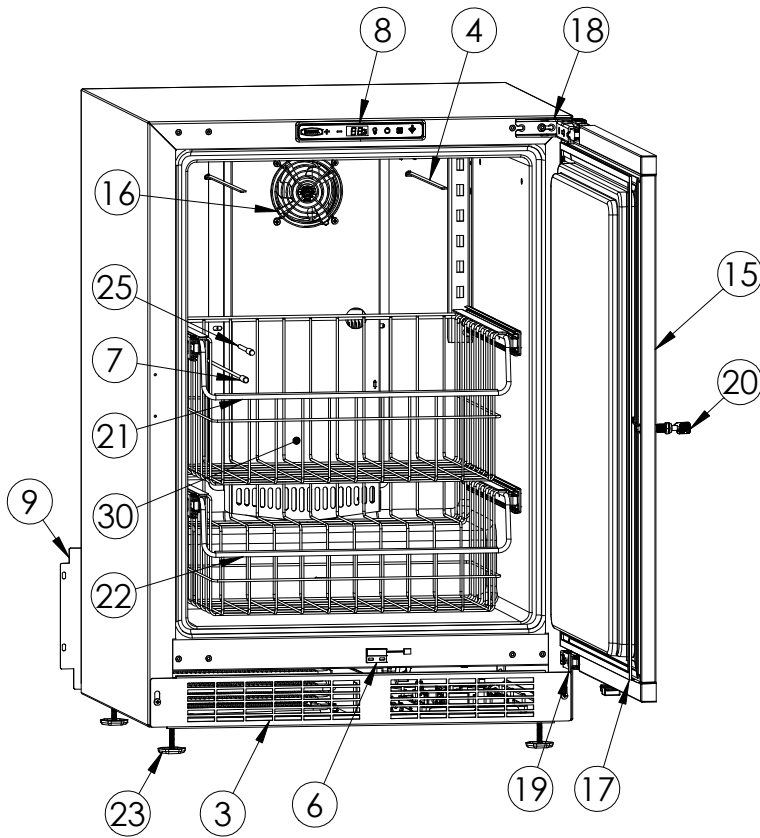

Service Parts List

marvelrefrigeration.com
616-754-5601

MPFZ424-IS31A		
ITEM	DESCRIPTION	MARVEL P/N
1	CONDENSER ASSEMBLY	42249374
2	MAIN CONTROL BOARD KIT	S42088795
3	GRILLE	S41015650-BLK
4	LED LIGHT STRIP	S68178
5	DEFROST HEATER	42249372
6	REED SWITCH	S66010
7	THERMISTOR ASSEMBLY	S41015903-BLK
8	U/I DISPLAY KIT	S68167-01
9	ACCESS COVER	S41015716
10	MECHANICAL HARNESS*	S41015905
11	CONDENSER FAN MOTOR	42249159
12	EMBRACO COMPRESSOR	S41015689
13	COMPRESSOR ELECTRICALS	S41015922
14	EVAPORATOR ASSEMBLY	S41014110
15	DOOR ASSEMBLY	S42038816
16	EVAP FAN	S41014253
17	DOOR GASKET	S31580-035
18	UPPER HINGE KIT	S41013108-RH
19	LOWER HINGE KIT	S41013197-RH
20	KEYS (2)	S41013540
21	UPPER FREEZER BASKET WITH GLIDE	42249550
22	LOWER FREEZER BASKET WITH GLIDE	42249549
23	LEG LEVELERS (4)	42243808
24	POWER CORD	S41050606
25	EVAP THERMISTOR	S68092
26	DRAIN PAN	S41013227
27	DRIER	S41013226
28	CARTON ASSEMBLY*	42249633
29	DEFROST THERMOSTAT	S41013590
30	DRAIN TROUGH	S42418846-BLK

* NOT PICTURED