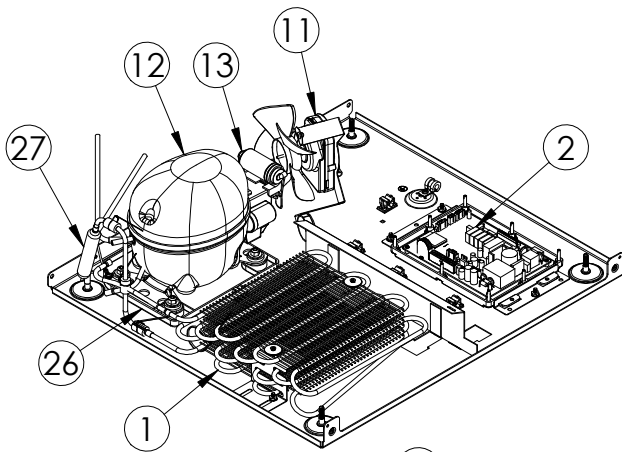

Service Parts List

marvelrefrigeration.com
616-754-5601

MPFZ424-IS31A		
ITEM	DESCRIPTION	MARVEL P/N
1	CONDENSER ASSEMBLY	42249374
2	MAIN CONTROL BOARD KIT	S42088795
3	GRILLE	S41015650-BLK
4	LED LIGHT STRIP	S68178
5	DEFROST HEATER	42249372
6	REED SWITCH	S66010
7	THERMISTOR ASSEMBLY	S41015903-BLK
8	U/I DISPLAY KIT	S68167-01
9	ACCESS COVER	S41015716
10	MECHANICAL HARNESS*	S41015905
11	CONDENSER FAN MOTOR	42249159
12	EMBRACO COMPRESSOR	S41015689
13	COMPRESSOR ELECTRICALS	S41015922
14	EVAPORATOR ASSEMBLY	S41014110
15	DOOR ASSEMBLY	S42038816
16	EVAP FAN	S41014253
17	DOOR GASKET	S31580-035
18	UPPER HINGE KIT	S41013108-RH
19	LOWER HINGE KIT	S41013197-RH
20	KEYS (2)	S41013540
21	UPPER FREEZER BASKET WITH GLIDE	42249550
22	LOWER FREEZER BASKET WITH GLIDE	42249549
23	LEG LEVELERS (4)	42243808
24	POWER CORD	S41050606
25	EVAP THERMISTOR	S68092
26	DRAIN PAN	S41013227
27	DRIER	S41013226
28	CARTON ASSEMBLY*	42249633
29	DEFROST THERMOSTAT	S41013590
30	DRAIN TROUGH	S42418846-BLK

* NOT PICTURED