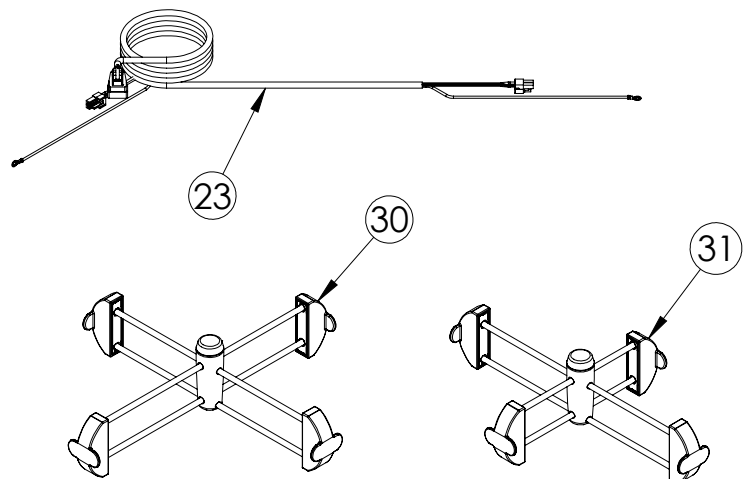

# Service Parts List

marvelrefrigeration.com  
616-754-5601

MPDR424-SS71A		
ITEM	DESCRIPTION	MARVEL P/N
1	CONDENSER ASSEMBLY	S41015869
2	MAIN CONTROL BOARD KIT	S42088795
3	GRILLE	S41013213-SS
4	LED LIGHT STRIP	S68178
5	CONTROL BOARD	S68177
6	REED SWITCH	S66010
7	THERMISTOR ASSEMBLY	S41015903-BLK
8	UI DISPLAY KIT	S68167-01
9	ACCESS COVER	S41015716
10	115v MECHANICAL HARNESS KIT*	S41015773
11	CONDENSER FAN MOTOR	42249159
12	EMBRACO COMPRESSOR	S41015395
13	COMPRESSOR ELECTRICALS	S41015921
14	EVAPORATOR ASSEMBLY	42249115
15	EVAP FAN	42249149
16	SS UPPER DRAWER	S42418760-SS
17	SS LOWER DRAWER	S42418833
18	PRO HANDLE	42246072
19	KEYS (2)	S41013540
20	LH DRAWER SLIDE	S41013219-LH
21	RH DRAWER SLIDE	S41013219-RH
22	LEG LEVELERS (4)	42243808
23	POWER CORD	S41050606
24	EVAP THERMISTOR	S68092
25	DRAIN PAN	S41013227
26	DRIER	S41013226
27	LOWER DRAWER GASKET	S31580-042
28	UPPER DRAWER GASKET	S31580-066
29	COIL COVER	S41015716
30	UPPER DRAWER DIVIDER	S42138504
31	LOWER DRAWER DIVIDER	S42138505
32	ANTI TIP BRACKET	42248854
33	CARTON ASSEMBLY*	42249633

\* NOT PICTURED