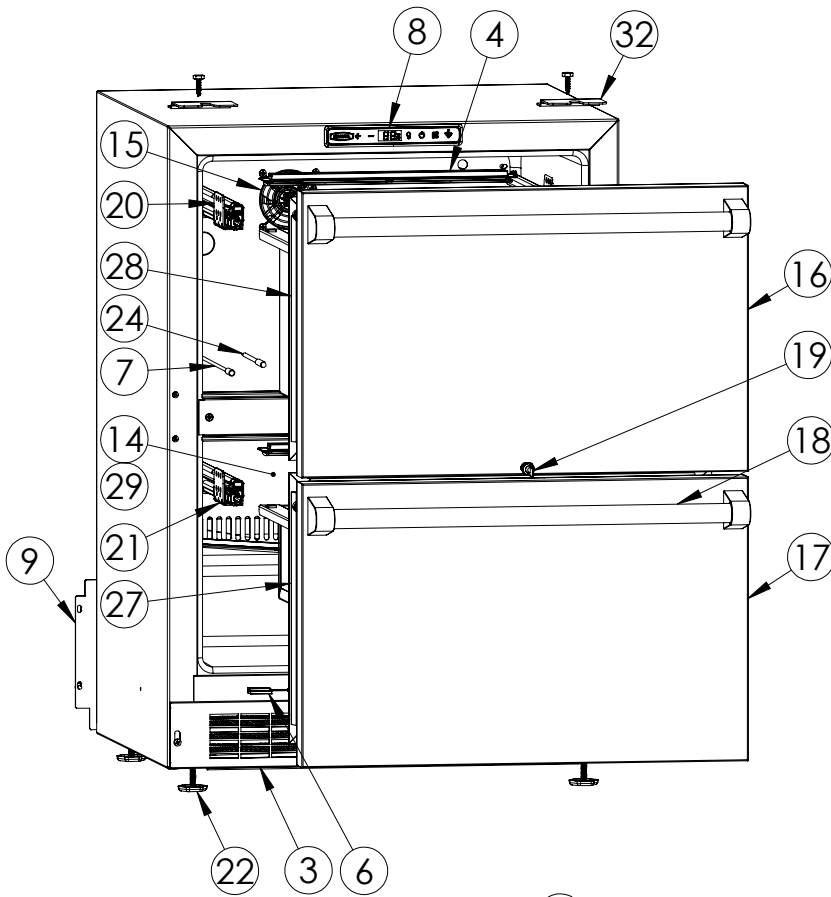

# Service Parts List

marvelrefrigeration.com  
616-754-5601

MPDR424-SS71A		
ITEM	DESCRIPTION	MARVEL P/N
1	CONDENSER ASSEMBLY	S41015869
2	MAIN CONTROL BOARD KIT	S42088795
3	GRILLE	S41013213-SS
4	LED LIGHT STRIP	S68178
5	CONTROL BOARD	S68177
6	REED SWITCH	S66010
7	THERMISTOR ASSEMBLY	S41015903-BLK
8	UI DISPLAY KIT	S68167-01
9	ACCESS COVER	S41015716
10	115v MECHANICAL HARNESS KIT*	S41015773
11	CONDENSER FAN MOTOR	42249159
12	EMBRACO COMPRESSOR	S41015395
13	COMPRESSOR ELECTRICALS	S41015921
14	EVAPORATOR ASSEMBLY	42249115
15	EVAP FAN	42249149
16	SS UPPER DRAWER	S42418760-SS
17	SS LOWER DRAWER	S42418833
18	PRO HANDLE	42246072
19	KEYS (2)	S41013540
20	LH DRAWER SLIDE	S41013219-LH
21	RH DRAWER SLIDE	S41013219-RH
22	LEG LEVELERS (4)	42243808
23	POWER CORD	S41050606
24	EVAP THERMISTOR	S68092
25	DRAIN PAN	S41013227
26	DRIER	S41013226
27	LOWER DRAWER GASKET	S31580-042
28	UPPER DRAWER GASKET	S31580-066
29	COIL COVER	S41015716
30	UPPER DRAWER DIVIDER	S42138504
31	LOWER DRAWER DIVIDER	S42138505
32	ANTI TIP BRACKET	42248854
33	CARTON ASSEMBLY*	42249633

\* NOT PICTURED