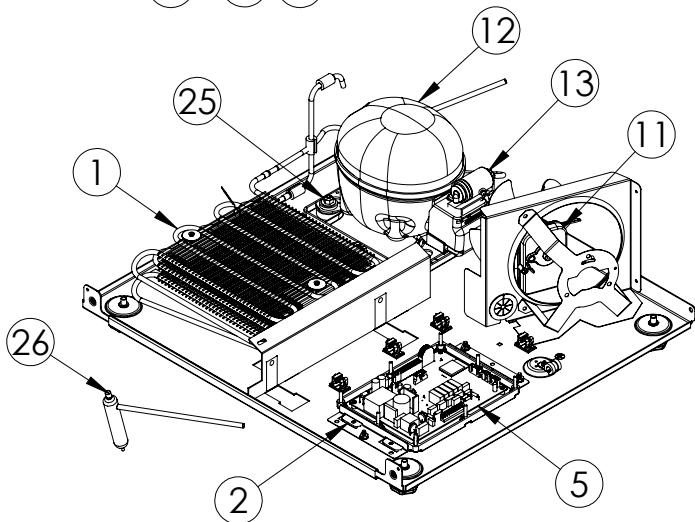

# Service Parts List

marvelrefrigeration.com  
616-754-5601

MPDR424-SS71A		
ITEM	DESCRIPTION	MARVEL P/N
1	CONDENSER ASSEMBLY	S41015869
2	MAIN CONTROL BOARD KIT	S42088795
3	GRILLE	S41013213-SS
4	LED LIGHT STRIP	S68178
5	CONTROL BOARD	S68177
6	REED SWITCH	S66010
7	THERMISTOR ASSEMBLY	S41015903-BLK
8	UI DISPLAY KIT	S68167-01
9	ACCESS COVER	S41015716
10	115v MECHANICAL HARNESS KIT*	S41015773
11	CONDENSER FAN MOTOR	42249159
12	EMBRACO COMPRESSOR	S41015395
13	COMPRESSOR ELECTRICALS	S41015921
14	EVAPORATOR ASSEMBLY	42249115
15	EVAP FAN	42249149
16	SS UPPER DRAWER	S42418760-SS
17	SS LOWER DRAWER	S42418833
18	PRO HANDLE	42246072
19	KEYS (2)	S41013540
20	LH DRAWER SLIDE	S41013219-LH
21	RH DRAWER SLIDE	S41013219-RH
22	LEG LEVELERS (4)	42243808
23	POWER CORD	S41050606
24	EVAP THERMISTOR	S68092
25	DRAIN PAN	S41013227
26	DRIER	S41013226
27	LOWER DRAWER GASKET	S31580-042
28	UPPER DRAWER GASKET	S31580-066
29	COIL COVER	S41015716
30	UPPER DRAWER DIVIDER	S42138504
31	LOWER DRAWER DIVIDER	S42138505
32	ANTI TIP BRACKET	42248854
33	CARTON ASSEMBLY*	42249633

\* NOT PICTURED