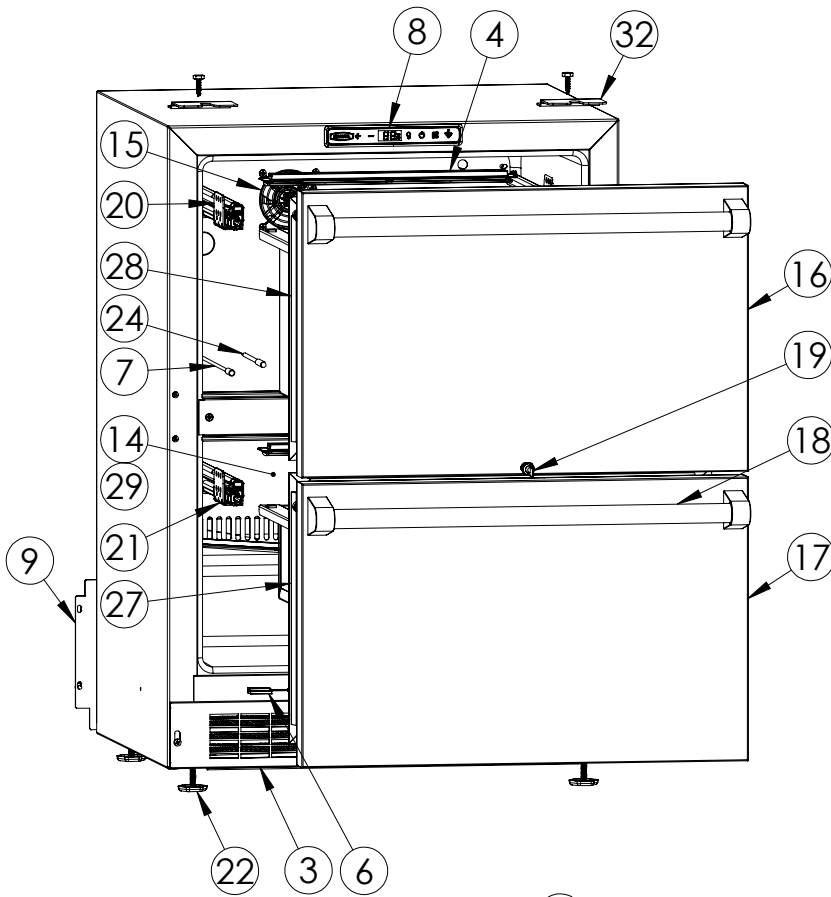

Service Parts List

marvelrefrigeration.com
616-754-5601

MPDR424-SS71A		
ITEM	DESCRIPTION	MARVEL P/N
1	CONDENSER ASSEMBLY	S41015869
2	MAIN CONTROL BOARD KIT	S42088795
3	GRILLE	S41013213-SS
4	LED LIGHT STRIP	S68178
5	CONTROL BOARD	S68177
6	REED SWITCH	S66010
7	THERMISTOR ASSEMBLY	S41015903-BLK
8	UI DISPLAY KIT	S68167-01
9	ACCESS COVER	S41015716
10	115v MECHANICAL HARNESS KIT*	S41015773
11	CONDENSER FAN MOTOR	42249159
12	EMBRACO COMPRESSOR	S41015395
13	COMPRESSOR ELECTRICALS	S41015921
14	EVAPORATOR ASSEMBLY	42249115
15	EVAP FAN	42249149
16	SS UPPER DRAWER	S42418760-SS
17	SS LOWER DRAWER	S42418833
18	PRO HANDLE	42246072
19	KEYS (2)	S41013540
20	LH DRAWER SLIDE	S41013219-LH
21	RH DRAWER SLIDE	S41013219-RH
22	LEG LEVELERS (4)	42243808
23	POWER CORD	S41050606
24	EVAP THERMISTOR	S68092
25	DRAIN PAN	S41013227
26	DRIER	S41013226
27	LOWER DRAWER GASKET	S31580-042
28	UPPER DRAWER GASKET	S31580-066
29	COIL COVER	S41015716
30	UPPER DRAWER DIVIDER	S42138504
31	LOWER DRAWER DIVIDER	S42138505
32	ANTI TIP BRACKET	42248854
33	CARTON ASSEMBLY*	42249633

* NOT PICTURED