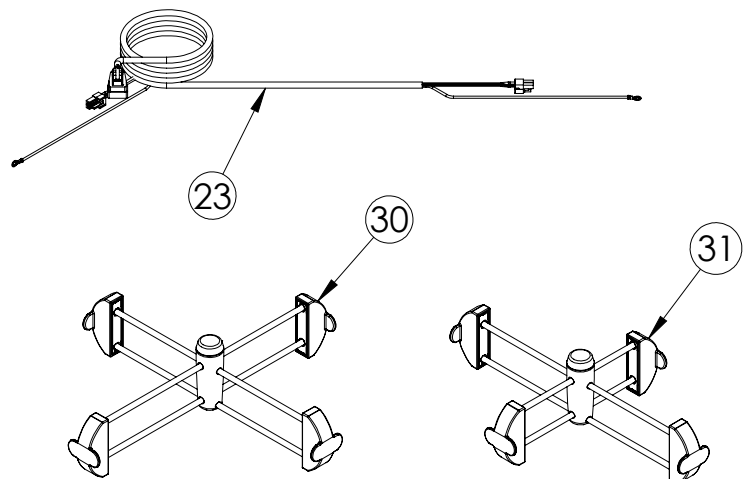

Service Parts List

marvelrefrigeration.com
616-754-5601

MPDR424-SS71A		
ITEM	DESCRIPTION	MARVEL P/N
1	CONDENSER ASSEMBLY	S41015869
2	MAIN CONTROL BOARD KIT	S42088795
3	GRILLE	S41013213-SS
4	LED LIGHT STRIP	S68178
5	CONTROL BOARD	S68177
6	REED SWITCH	S66010
7	THERMISTOR ASSEMBLY	S41015903-BLK
8	UI DISPLAY KIT	S68167-01
9	ACCESS COVER	S41015716
10	115v MECHANICAL HARNESS KIT*	S41015773
11	CONDENSER FAN MOTOR	42249159
12	EMBRACO COMPRESSOR	S41015395
13	COMPRESSOR ELECTRICALS	S41015921
14	EVAPORATOR ASSEMBLY	42249115
15	EVAP FAN	42249149
16	SS UPPER DRAWER	S42418760-SS
17	SS LOWER DRAWER	S42418833
18	PRO HANDLE	42246072
19	KEYS (2)	S41013540
20	LH DRAWER SLIDE	S41013219-LH
21	RH DRAWER SLIDE	S41013219-RH
22	LEG LEVELERS (4)	42243808
23	POWER CORD	S41050606
24	EVAP THERMISTOR	S68092
25	DRAIN PAN	S41013227
26	DRIER	S41013226
27	LOWER DRAWER GASKET	S31580-042
28	UPPER DRAWER GASKET	S31580-066
29	COIL COVER	S41015716
30	UPPER DRAWER DIVIDER	S42138504
31	LOWER DRAWER DIVIDER	S42138505
32	ANTI TIP BRACKET	42248854
33	CARTON ASSEMBLY*	42249633

* NOT PICTURED