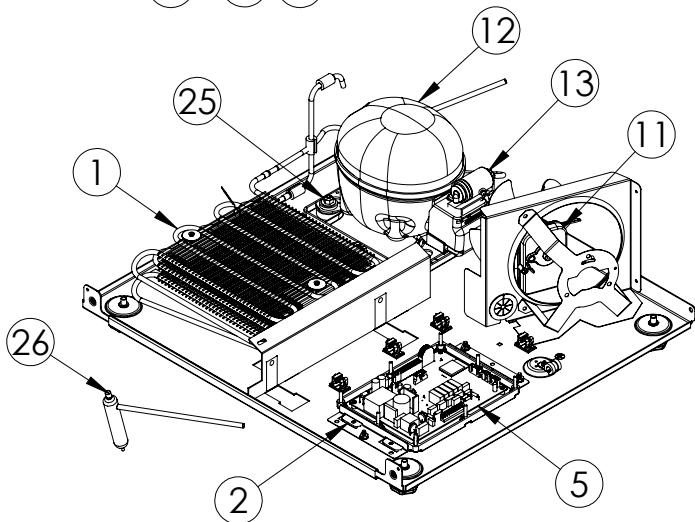

Service Parts List

marvelrefrigeration.com
616-754-5601

MPDR424-SS71A		
ITEM	DESCRIPTION	MARVEL P/N
1	CONDENSER ASSEMBLY	S41015869
2	MAIN CONTROL BOARD KIT	S42088795
3	GRILLE	S41013213-SS
4	LED LIGHT STRIP	S68178
5	CONTROL BOARD	S68177
6	REED SWITCH	S66010
7	THERMISTOR ASSEMBLY	S41015903-BLK
8	UI DISPLAY KIT	S68167-01
9	ACCESS COVER	S41015716
10	115v MECHANICAL HARNESS KIT*	S41015773
11	CONDENSER FAN MOTOR	42249159
12	EMBRACO COMPRESSOR	S41015395
13	COMPRESSOR ELECTRICALS	S41015921
14	EVAPORATOR ASSEMBLY	42249115
15	EVAP FAN	42249149
16	SS UPPER DRAWER	S42418760-SS
17	SS LOWER DRAWER	S42418833
18	PRO HANDLE	42246072
19	KEYS (2)	S41013540
20	LH DRAWER SLIDE	S41013219-LH
21	RH DRAWER SLIDE	S41013219-RH
22	LEG LEVELERS (4)	42243808
23	POWER CORD	S41050606
24	EVAP THERMISTOR	S68092
25	DRAIN PAN	S41013227
26	DRIER	S41013226
27	LOWER DRAWER GASKET	S31580-042
28	UPPER DRAWER GASKET	S31580-066
29	COIL COVER	S41015716
30	UPPER DRAWER DIVIDER	S42138504
31	LOWER DRAWER DIVIDER	S42138505
32	ANTI TIP BRACKET	42248854
33	CARTON ASSEMBLY*	42249633

* NOT PICTURED