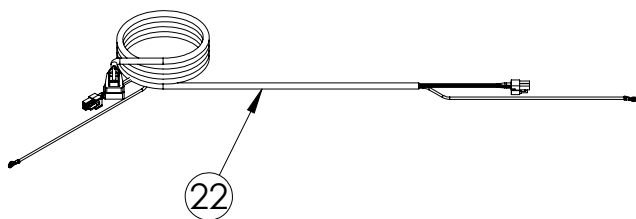

Service Parts List

marvelrefrigeration.com
616-754-5601

MPDR424-IS71A		
ITEM	DESCRIPTION	MARVEL P/N
1	CONDENSER ASSEMBLY	S41015869
2	MAIN CONTROL BOARD KIT	S42088795
3	GRILLE	S41013213-BLK
4	LED LIGHT STRIP	S68178
5	CONTROL BOARD	S68177
6	REED SWITCH	S66010
7	THERMISTOR ASSEMBLY	S41015903-BLK
8	UI DISPLAY KIT	S68167-01
9	ACCESS COVER	S41015716
10	115v MECHANICAL HARNESS KIT*	S41015773
11	CONDENSER FAN MOTOR	42249159
12	EMBRACO COMPRESSOR	S41015395
13	COMPRESSOR ELECTRICALS	S41015921
14	EVAPORATOR ASSEMBLY	42249115
15	EVAP FAN	42249149
16	OVERLAY UPPER DRAWER	S42418758-BLK
17	OVERLAY LOWER DRAWER	S42418218-BLK
18	KEYS (2)	S41013540
19	LH DRAWER SLIDE	S41013219-LH
20	RH DRAWER SLIDE	S41013219-RH
21	LEG LEVELERS (4)	42243808
22	POWER CORD	S41050606
23	EVAP THERMISTOR	S68092
24	DRAIN PAN	S41013227
25	DRIER	S41013226
26	LOWER DRAWER GASKET	S31580-042
27	UPPER DRAWER GASKET	S31580-066
28	COIL COVER	S41015716
29	UPPER DRAWER DIVIDER	S42138504
30	LOWER DRAWER DIVIDER	S42138505
31	ANTI TIP BRACKET	42248854
32	CARTON ASSEMBLY*	42249633

* NOT PICTURED