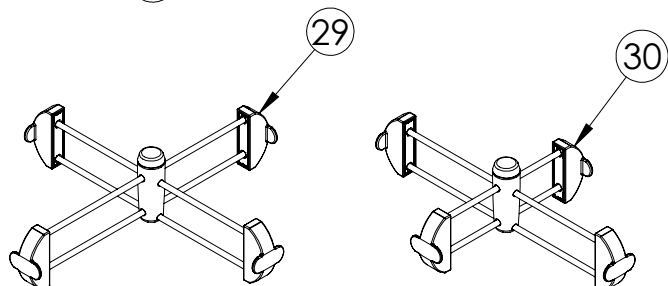

Service Parts List

marvelrefrigeration.com
616-754-5601

MPDR424-IS71A		
ITEM	DESCRIPTION	MARVEL P/N
1	CONDENSER ASSEMBLY	S41015869
2	MAIN CONTROL BOARD KIT	S42088795
3	GRILLE	S41013213-BLK
4	LED LIGHT STRIP	S68178
5	CONTROL BOARD	S68177
6	REED SWITCH	S66010
7	THERMISTOR ASSEMBLY	S41015903-BLK
8	UI DISPLAY KIT	S68167-01
9	ACCESS COVER	S41015716
10	115v MECHANICAL HARNESS KIT*	S41015773
11	CONDENSER FAN MOTOR	42249159
12	EMBRACO COMPRESSOR	S41015395
13	COMPRESSOR ELECTRICALS	S41015921
14	EVAPORATOR ASSEMBLY	42249115
15	EVAP FAN	42249149
16	OVERLAY UPPER DRAWER	S42418758-BLK
17	OVERLAY LOWER DRAWER	S42418218-BLK
18	KEYS (2)	S41013540
19	LH DRAWER SLIDE	S41013219-LH
20	RH DRAWER SLIDE	S41013219-RH
21	LEG LEVELERS (4)	42243808
22	POWER CORD	S41050606
23	EVAP THERMISTOR	S68092
24	DRAIN PAN	S41013227
25	DRIER	S41013226
26	LOWER DRAWER GASKET	S31580-042
27	UPPER DRAWER GASKET	S31580-066
28	COIL COVER	S41015716
29	UPPER DRAWER DIVIDER	S42138504
30	LOWER DRAWER DIVIDER	S42138505
31	ANTI TIP BRACKET	42248854
32	CARTON ASSEMBLY*	42249633

* NOT PICTURED