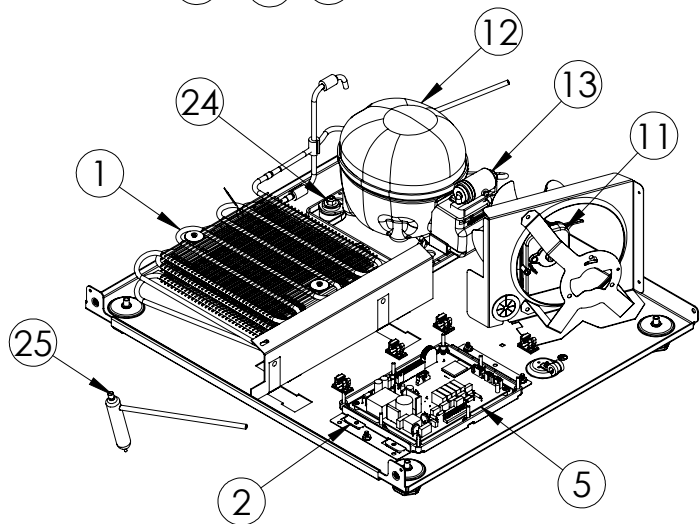

Service Parts List

marvelrefrigeration.com
616-754-5601

MPDR424-IS71A		
ITEM	DESCRIPTION	MARVEL P/N
1	CONDENSER ASSEMBLY	S41015869
2	MAIN CONTROL BOARD KIT	S42088795
3	GRILLE	S41013213-BLK
4	LED LIGHT STRIP	S68178
5	CONTROL BOARD	S68177
6	REED SWITCH	S66010
7	THERMISTOR ASSEMBLY	S41015903-BLK
8	UI DISPLAY KIT	S68167-01
9	ACCESS COVER	S41015716
10	115v MECHANICAL HARNESS KIT*	S41015773
11	CONDENSER FAN MOTOR	42249159
12	EMBRACO COMPRESSOR	S41015395
13	COMPRESSOR ELECTRICALS	S41015921
14	EVAPORATOR ASSEMBLY	42249115
15	EVAP FAN	42249149
16	OVERLAY UPPER DRAWER	S42418758-BLK
17	OVERLAY LOWER DRAWER	S42418218-BLK
18	KEYS (2)	S41013540
19	LH DRAWER SLIDE	S41013219-LH
20	RH DRAWER SLIDE	S41013219-RH
21	LEG LEVELERS (4)	42243808
22	POWER CORD	S41050606
23	EVAP THERMISTOR	S68092
24	DRAIN PAN	S41013227
25	DRIER	S41013226
26	LOWER DRAWER GASKET	S31580-042
27	UPPER DRAWER GASKET	S31580-066
28	COIL COVER	S41015716
29	UPPER DRAWER DIVIDER	S42138504
30	LOWER DRAWER DIVIDER	S42138505
31	ANTI TIP BRACKET	42248854
32	CARTON ASSEMBLY*	42249633

* NOT PICTURED