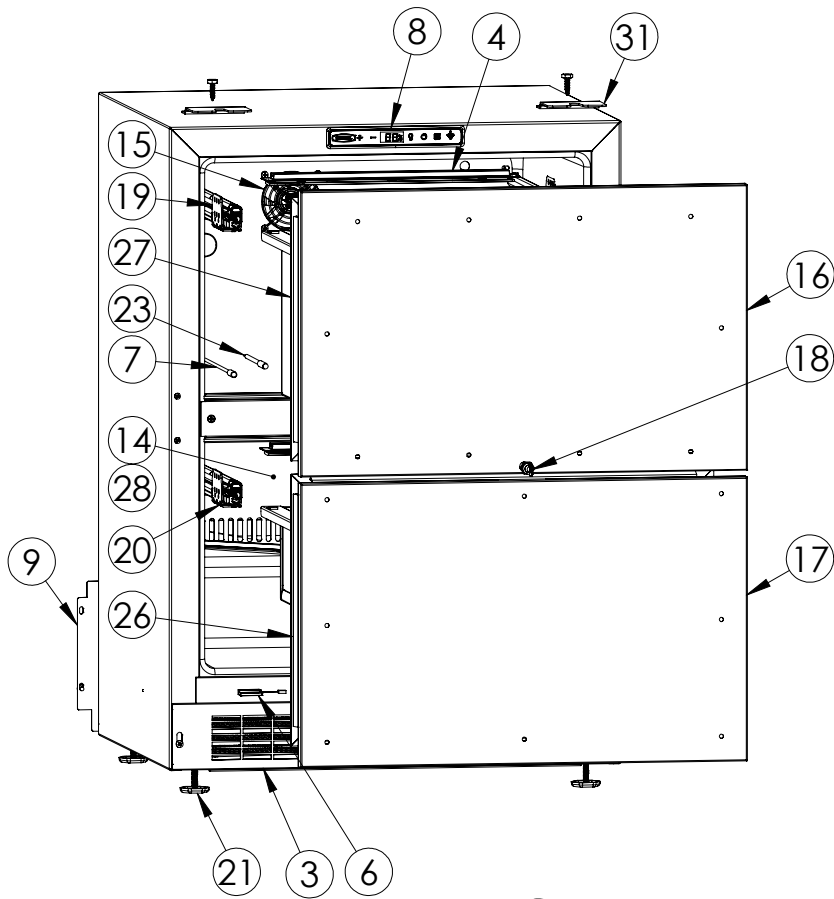

Service Parts List

marvelrefrigeration.com
616-754-5601

MPDR424-IS71A		
ITEM	DESCRIPTION	MARVEL P/N
1	CONDENSER ASSEMBLY	S41015869
2	MAIN CONTROL BOARD KIT	S42088795
3	GRILLE	S41013213-BLK
4	LED LIGHT STRIP	S68178
5	CONTROL BOARD	S68177
6	REED SWITCH	S66010
7	THERMISTOR ASSEMBLY	S41015903-BLK
8	UI DISPLAY KIT	S68167-01
9	ACCESS COVER	S41015716
10	115v MECHANICAL HARNESS KIT*	S41015773
11	CONDENSER FAN MOTOR	42249159
12	EMBRACO COMPRESSOR	S41015395
13	COMPRESSOR ELECTRICALS	S41015921
14	EVAPORATOR ASSEMBLY	42249115
15	EVAP FAN	42249149
16	OVERLAY UPPER DRAWER	S42418758-BLK
17	OVERLAY LOWER DRAWER	S42418218-BLK
18	KEYS (2)	S41013540
19	LH DRAWER SLIDE	S41013219-LH
20	RH DRAWER SLIDE	S41013219-RH
21	LEG LEVELERS (4)	42243808
22	POWER CORD	S41050606
23	EVAP THERMISTOR	S68092
24	DRAIN PAN	S41013227
25	DRIER	S41013226
26	LOWER DRAWER GASKET	S31580-042
27	UPPER DRAWER GASKET	S31580-066
28	COIL COVER	S41015716
29	UPPER DRAWER DIVIDER	S42138504
30	LOWER DRAWER DIVIDER	S42138505
31	ANTI TIP BRACKET	42248854
32	CARTON ASSEMBLY*	42249633