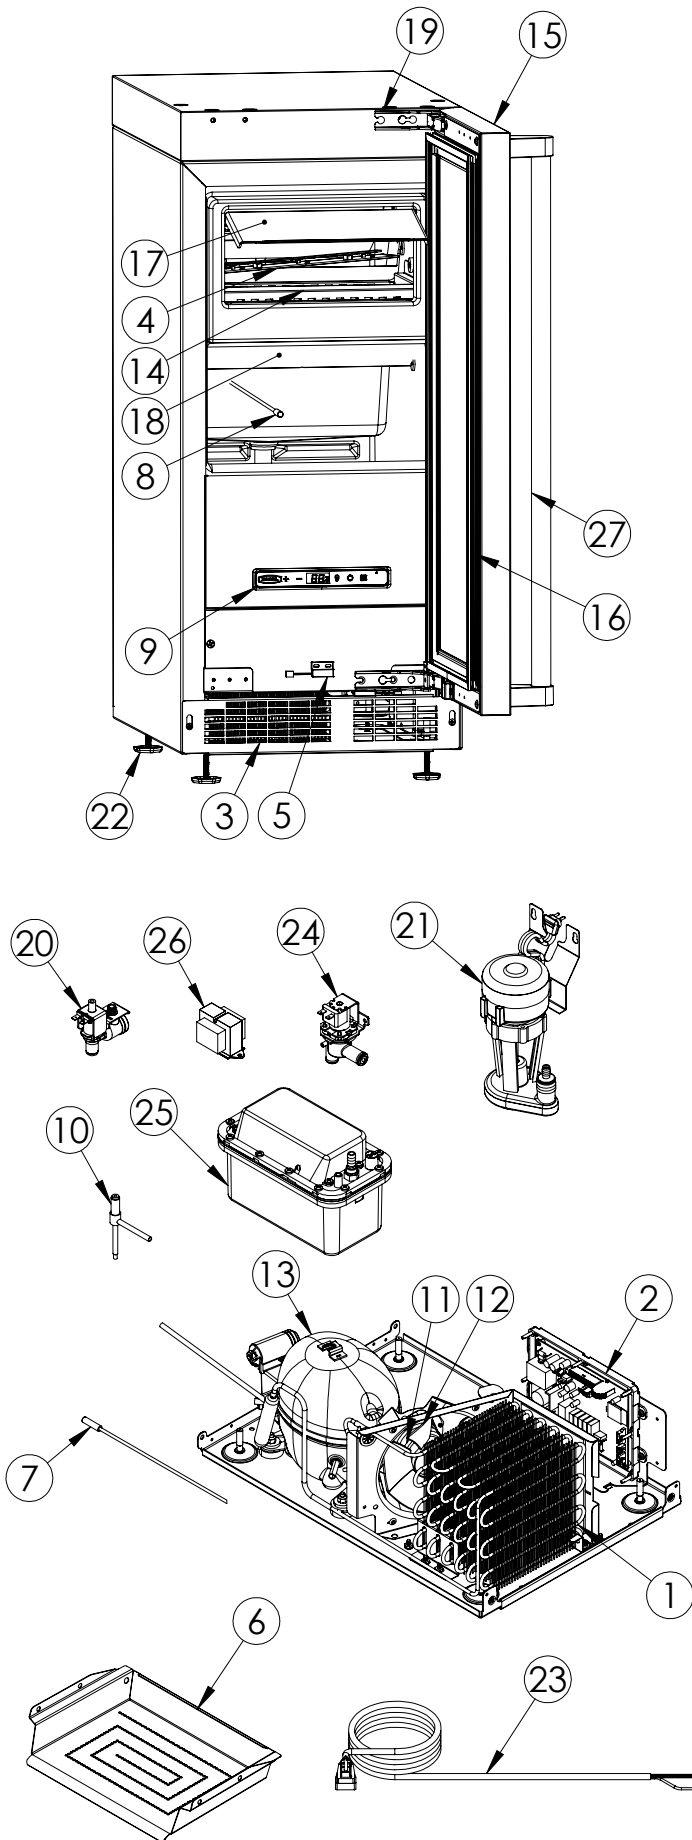

Service Parts List

marvelrefrigeration.com
616-754-5601

MPCP415-SS01A		
ITEM	DESCRIPTION	MARVEL P/N
1	CONDENSER ASSEMBLY	S41013912
2	MAIN CONTROL BOARD KIT	90-54002-54
3	GRILLE SS	90-54056-00
4	LED LIGHT STRIP	S68178
5	REED SWITCH	S66010
6	EVAPORATOR ASSEMBLY	42249569
7	CONDENSER SENSOR	90-54013-00
8	THERMISTOR ASSEMBLY	S68092
9	UI DISPLAY KIT	S68167-01
10	HOT GAS VALVE	42249497
11	CONDENSER FAN MOTOR	42248161
12	CONDENSER FAN BLADE	42248160
13	COMPRESSOR ASSEMBLY	90-54006-00
14	GRID CUTTER	42249542
15	DOOR ASSEMBLY	90-54053-00
16	DOOR GASKET	S31580-052
17	FASCIA AND FASCIA DOOR	90-54004-00
18	DEFLECTOR	90-54000-00
19	HINGE PKG	90-54040-00
20	WATER SUPPLY VALVE	S41014084
21	CIRCULATION PUMP	42242980
22	LEG LEVELERS (4)	42243808
23	POWER CORD	S41050606
24	DRAIN VALVE	42249456
25	GRAVITY DRAIN TO DRAIN PUMP KIT	42249509
26	TRANSFORMER	S41050610
27	DOOR HANDLE	42249126
28	INVERTER COMPRESSOR *	90-54063-00
29	CLEAR ICE MACHINE CLEANER *	S41013789

* NOT PICTURED