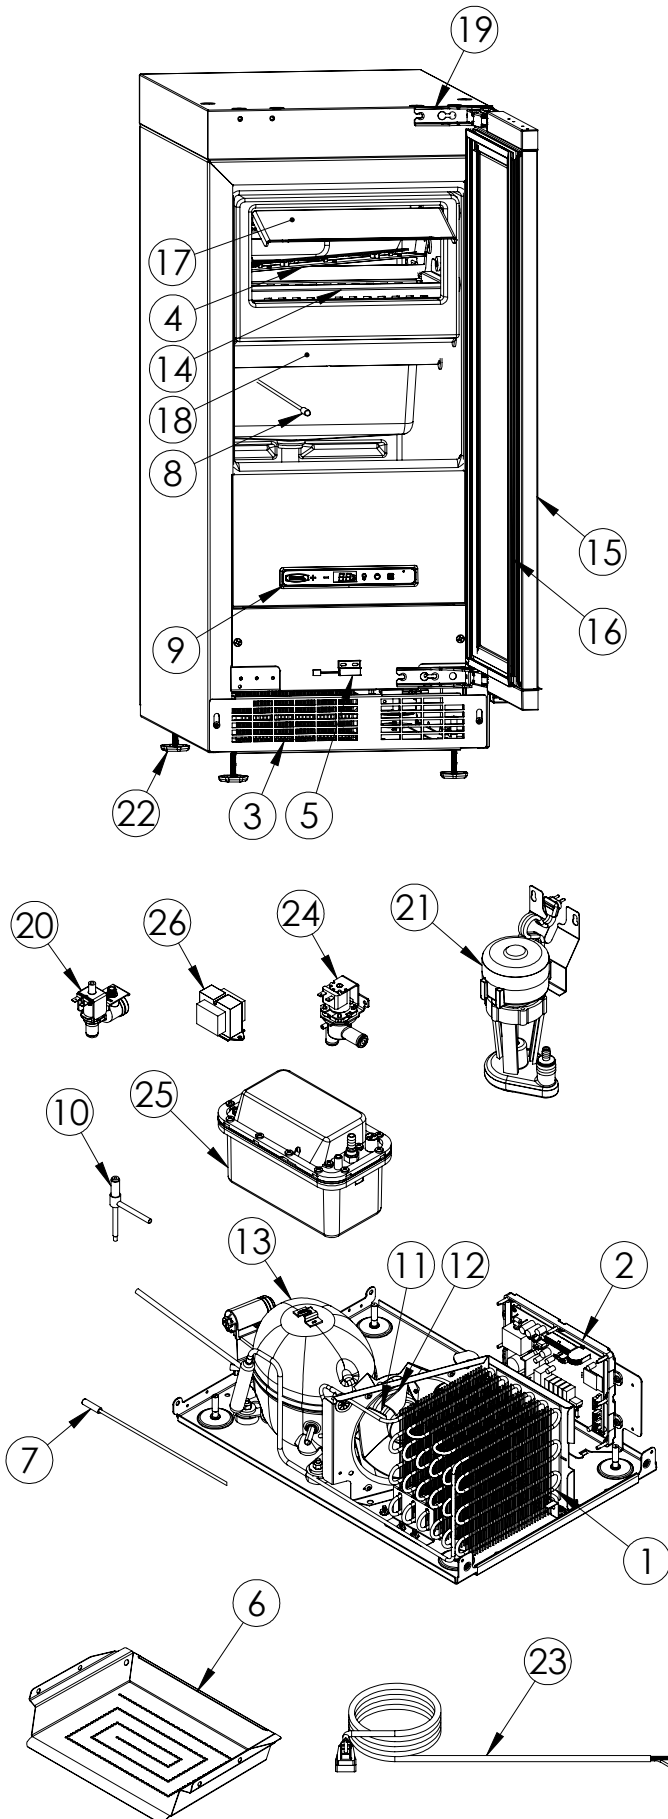

Service Parts List

marvelrefrigeration.com
616-754-5601

MPCP415-IS81A		
ITEM	DESCRIPTION	MARVEL P/N
1	CONDENSER ASSEMBLY	S41013912
2	MAIN CONTROL BOARD KIT	90-54002-82
3	GRILLE BLK	90-54056-01
4	VYV LED LIGHT STRIP	90-54085-00
5	REED SWITCH	S66010
6	EVAPORATOR ASSEMBLY	42249569
7	CONDENSER SENSOR	90-54013-00
8	THERMISTOR ASSEMBLY	S68092
9	UI DISPLAY KIT	S68167-01
10	HOT GAS VALVE	42249497
11	CONDENSER FAN MOTOR	42248161
12	CONDENSER FAN BLADE	42248160
13	COMPRESSOR ASSEMBLY	90-54006-00
14	GRID CUTTER	42249542
15	DOOR ASSEMBLY	90-54054-00
16	DOOR GASKET	S31580-052
17	FASCIA AND FASCIA DOOR	90-54004-00
18	DEFLECTOR	90-54000-00
19	HINGE PKG	90-54040-00
20	WATER SUPPLY VALVE	S41014084
21	CIRCULATION PUMP	42242980
22	LEG LEVELERS (4)	42243808
23	POWER CORD	S41050606
24	DRAIN VALVE	42249456
25	GRAVITY DRAIN TO DRAIN PUMP KIT	42249509
26	TRANSFORMER	S41050610
27	INVERTER COMPRESSOR *	90-54063-00
28	CLEAR ICE MACHINE CLEANER *	S41013789

* NOT PICTURED