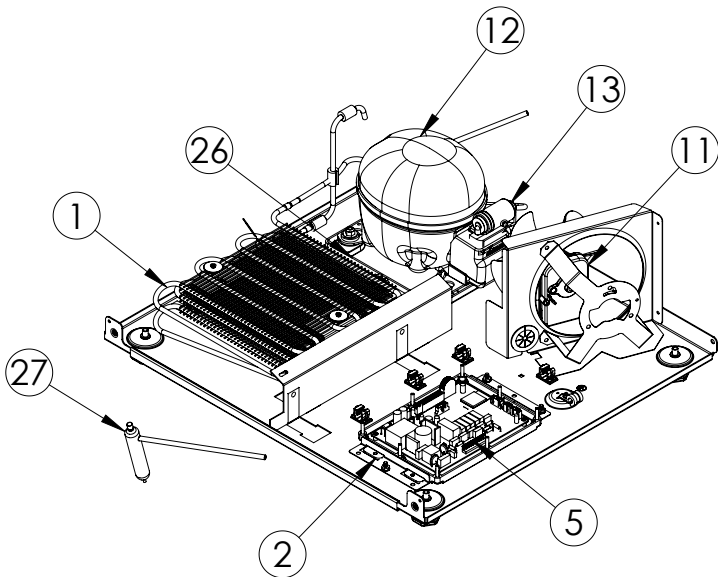

## MPBV424-SG31A

ITEM	DESCRIPTION	MARVEL P/N
1	CONDENSER ASSEMBLY	S41015869
2	MAIN CONTROL BOARD KIT	S42088795
3	GRILLE	S41015650-SS
4	LED LIGHT STRIP	S68178
5	CONTROL BOARD	S68177
6	REED SWITCH	S66010
7	THERMISTOR ASSEMBLY	S41015903-BLK
8	UI DISPLAY KIT	S68167-01
9	ACCESS COVER	S41015716
10	115v MECHANICAL HARNESS KIT *	S41015773
11	CONDENSER FAN MOTOR	42249159
12	EMBRACO COMPRESSOR	S41015395
13	COMPRESSOR ELECTRICALS	S41015921
14	EVAPORATOR ASSEMBLY	42249115
15	DOOR ASSEMBLY	S42038679
16	EVAP FAN	S41013096
17	DOOR GASKET	S31580-035
18	UPPER HINGE KIT	S41013108-RH
19	LOWER HINGE KIT	S41013197-RH
20	KEYS (2)	S41013540
21	WINE / BEV SHELF	S42138827
22	DISPLAY WINE SHELF	S42138826
23	LEG LEVELERS (4)	42243808
24	POWER CORD	S41050606
25	EVAP THERMISTOR	S68092
26	DRAIN PAN	S41013227
27	DRIER	S41013226
28	COIL COVER	S41013172-BLK
29	CARTON ASSEMBLY *	42249633
30	GLASS INSERT LEFT	S41014588-003
31	GLASS INSERT RIGHT	S41014588-004
32	DOOR HANDLE	42249126