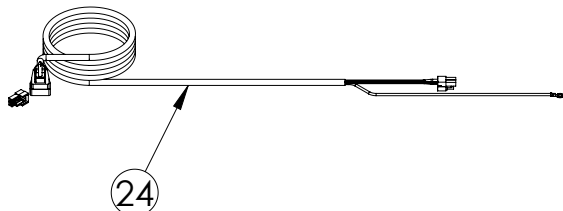

## MPBV424-SG31A

ITEM	DESCRIPTION	MARVEL P/N
1	CONDENSER ASSEMBLY	S41015869
2	MAIN CONTROL BOARD KIT	S42088795
3	GRILLE	S41015650-SS
4	LED LIGHT STRIP	S68178
5	CONTROL BOARD	S68177
6	REED SWITCH	S66010
7	THERMISTOR ASSEMBLY	S41015903-BLK
8	UI DISPLAY KIT	S68167-01
9	ACCESS COVER	S41015716
10	115v MECHANICAL HARNESS KIT *	S41015773
11	CONDENSER FAN MOTOR	42249159
12	EMBRACO COMPRESSOR	S41015395
13	COMPRESSOR ELECTRICALS	S41015921
14	EVAPORATOR ASSEMBLY	42249115
15	DOOR ASSEMBLY	S42038679
16	EVAP FAN	S41013096
17	DOOR GASKET	S31580-035
18	UPPER HINGE KIT	S41013108-RH
19	LOWER HINGE KIT	S41013197-RH
20	KEYS (2)	S41013540
21	WINE / BEV SHELF	S42138827
22	DISPLAY WINE SHELF	S42138826
23	LEG LEVELERS (4)	42243808
24	POWER CORD	S41050606
25	EVAP THERMISTOR	S68092
26	DRAIN PAN	S41013227
27	DRIER	S41013226
28	COIL COVER	S41013172-BLK
29	CARTON ASSEMBLY *	42249633
30	GLASS INSERT LEFT	S41014588-003
31	GLASS INSERT RIGHT	S41014588-004
32	DOOR HANDLE	42249126