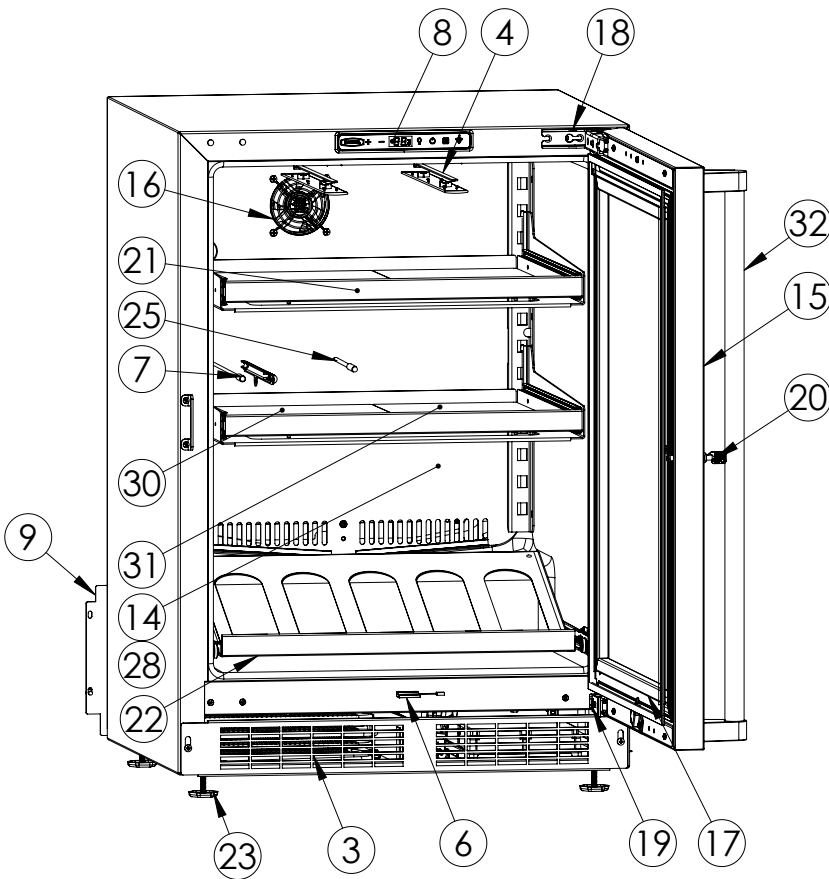

## MPBV424-SG31A

ITEM	DESCRIPTION	MARVEL P/N
1	CONDENSER ASSEMBLY	S41015869
2	MAIN CONTROL BOARD KIT	S42088795
3	GRILLE	S41015650-SS
4	LED LIGHT STRIP	S68178
5	CONTROL BOARD	S68177
6	REED SWITCH	S66010
7	THERMISTOR ASSEMBLY	S41015903-BLK
8	UI DISPLAY KIT	S68167-01
9	ACCESS COVER	S41015716
10	115v MECHANICAL HARNESS KIT *	S41015773
11	CONDENSER FAN MOTOR	42249159
12	EMBRACO COMPRESSOR	S41015395
13	COMPRESSOR ELECTRICALS	S41015921
14	EVAPORATOR ASSEMBLY	42249115
15	DOOR ASSEMBLY	S42038679
16	EVAP FAN	S41013096
17	DOOR GASKET	S31580-035
18	UPPER HINGE KIT	S41013108-RH
19	LOWER HINGE KIT	S41013197-RH
20	KEYS (2)	S41013540
21	WINE / BEV SHELF	S42138827
22	DISPLAY WINE SHELF	S42138826
23	LEG LEVELERS (4)	42243808
24	POWER CORD	S41050606
25	EVAP THERMISTOR	S68092
26	DRAIN PAN	S41013227
27	DRIER	S41013226
28	COIL COVER	S41013172-BLK
29	CARTON ASSEMBLY *	42249633
30	GLASS INSERT LEFT	S41014588-003
31	GLASS INSERT RIGHT	S41014588-004
32	DOOR HANDLE	42249126