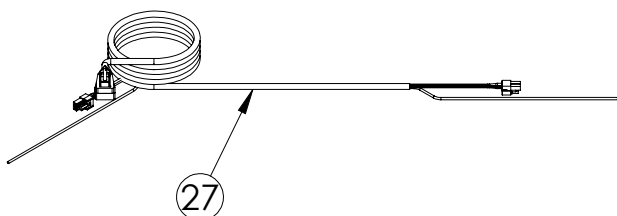

Service Parts List

marvelrefrigeration.com
616-754-5601

MPBD424-SS31A

ITEM	DESCRIPTION	MARVEL P/N
1	CONDENSER ASSEMBLY	S41015869
2	MAIN CONTROL BOARD KIT	S42088795
3	GRILLE	S41015650-SS
4	LED LIGHT STRIP	S68178
5	CONTROL BOARD	S68177
6	REED SWITCH	S66010
7	UPPER THERMISTOR ASSEMBLY	S41015903-BLK
8	LOWER THERMISTOR ASSEMBLY	S41015903-BLK
9	UI DISPLAY KIT	S68167-01
10	ACCESS COVER	S41015716
11	115v MECHANICAL HARNESS KIT *	S41015773
12	CONDENSER FAN MOTOR	42249159
13	EMBRACO COMPRESSOR	S41015395
14	COMPRESSOR ELECTRICALS	S41015921
15	EVAPORATOR ASSEMBLY	42249125
16	DOOR ASSEMBLY	S42038871
17	UPPER EVAP FAN	S41013096
18	LOWER EVAP FAN	S41013096
19	DOOR GASKET	S31580-035
20	UPPER HINGE KIT	S41013108-RH
21	LOWER HINGE KIT	S41013197-RH
22	KEYS (2)	S41013540
23	BEV/WINE SHELF	90-54019-00
24	LOWER WINE SHELF	42249328
25	UPPER WINE SHELF	S42133529
26	LEG LEVELERS (4)	42243808
27	POWER CORD	S41050606
28	EVAP THERMISTOR	S68092
29	DRAIN PAN	S41013227
30	DRIER	S41013226
31	CARTON ASSEMBLY *	42249633
32	DOOR HANDLE	42249126
33	SPLIT GLASS SHELF	90-54018-00

* NOT PICTURED