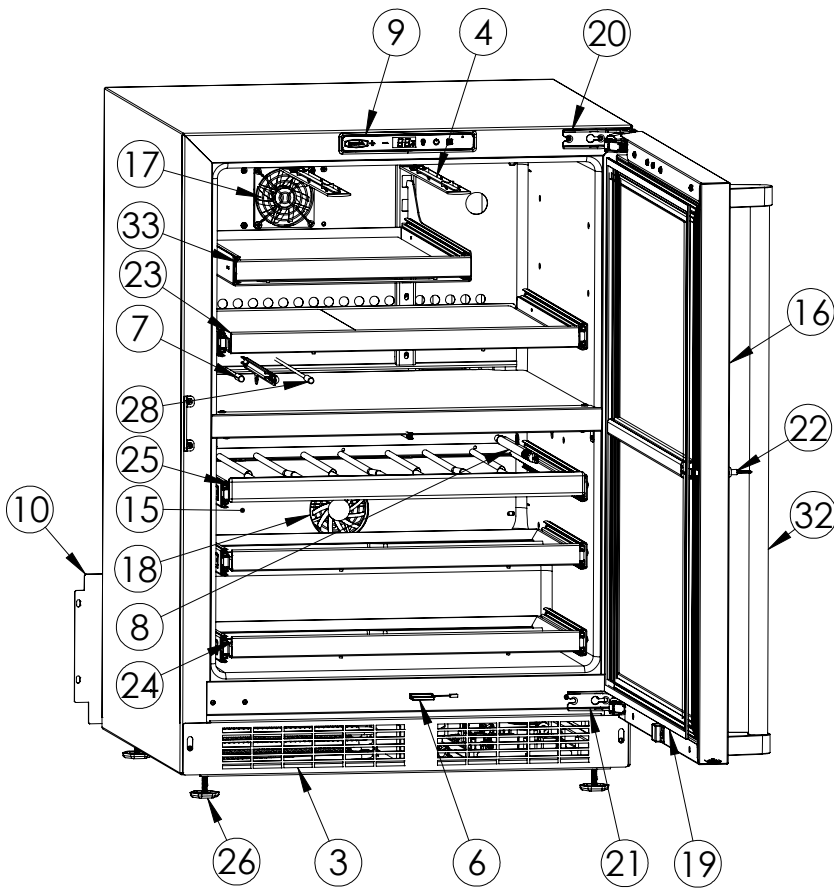

Service Parts List

marvelrefrigeration.com
616-754-5601

MPBD424-SS31A

ITEM	DESCRIPTION	MARVEL P/N
1	CONDENSER ASSEMBLY	S41015869
2	MAIN CONTROL BOARD KIT	S42088795
3	GRILLE	S41015650-SS
4	LED LIGHT STRIP	S68178
5	CONTROL BOARD	S68177
6	REED SWITCH	S66010
7	UPPER THERMISTOR ASSEMBLY	S41015903-BLK
8	LOWER THERMISTOR ASSEMBLY	S41015903-BLK
9	UI DISPLAY KIT	S68167-01
10	ACCESS COVER	S41015716
11	115v MECHANICAL HARNESS KIT *	S41015773
12	CONDENSER FAN MOTOR	42249159
13	EMBRACO COMPRESSOR	S41015395
14	COMPRESSOR ELECTRICALS	S41015921
15	EVAPORATOR ASSEMBLY	42249125
16	DOOR ASSEMBLY	S42038871
17	UPPER EVAP FAN	S41013096
18	LOWER EVAP FAN	S41013096
19	DOOR GASKET	S31580-035
20	UPPER HINGE KIT	S41013108-RH
21	LOWER HINGE KIT	S41013197-RH
22	KEYS (2)	S41013540
23	BEV/WINE SHELF	90-54019-00
24	LOWER WINE SHELF	42249328
25	UPPER WINE SHELF	S42133529
26	LEG LEVELERS (4)	42243808
27	POWER CORD	S41050606
28	EVAP THERMISTOR	S68092
29	DRAIN PAN	S41013227
30	DRIER	S41013226
31	CARTON ASSEMBLY *	42249633
32	DOOR HANDLE	42249126
33	SPLIT GLASS SHELF	90-54018-00

* NOT PICTURED