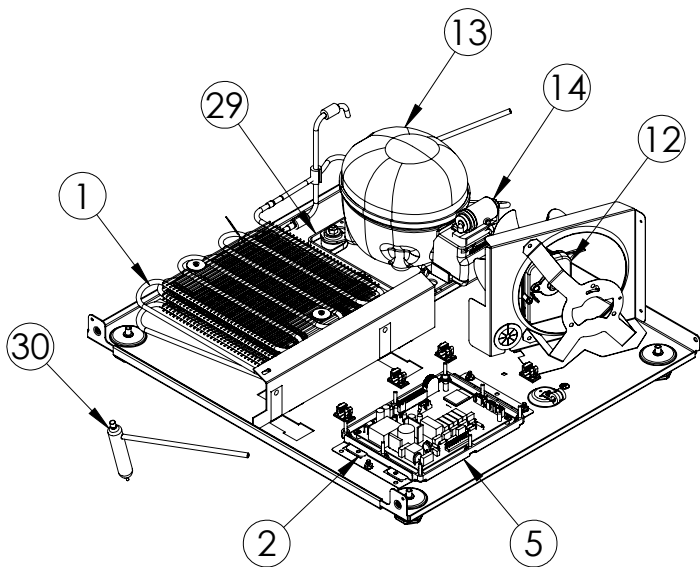

Service Parts List

marvelrefrigeration.com
616-754-5601

MPBD424-SS31A

ITEM	DESCRIPTION	MARVEL P/N
1	CONDENSER ASSEMBLY	S41015869
2	MAIN CONTROL BOARD KIT	S42088795
3	GRILLE	S41015650-SS
4	LED LIGHT STRIP	S68178
5	CONTROL BOARD	S68177
6	REED SWITCH	S66010
7	UPPER THERMISTOR ASSEMBLY	S41015903-BLK
8	LOWER THERMISTOR ASSEMBLY	S41015903-BLK
9	UI DISPLAY KIT	S68167-01
10	ACCESS COVER	S41015716
11	115v MECHANICAL HARNESS KIT *	S41015773
12	CONDENSER FAN MOTOR	42249159
13	EMBRACO COMPRESSOR	S41015395
14	COMPRESSOR ELECTRICALS	S41015921
15	EVAPORATOR ASSEMBLY	42249125
16	DOOR ASSEMBLY	S42038871
17	UPPER EVAP FAN	S41013096
18	LOWER EVAP FAN	S41013096
19	DOOR GASKET	S31580-035
20	UPPER HINGE KIT	S41013108-RH
21	LOWER HINGE KIT	S41013197-RH
22	KEYS (2)	S41013540
23	BEV/WINE SHELF	90-54019-00
24	LOWER WINE SHELF	42249328
25	UPPER WINE SHELF	S42133529
26	LEG LEVELERS (4)	42243808
27	POWER CORD	S41050606
28	EVAP THERMISTOR	S68092
29	DRAIN PAN	S41013227
30	DRIER	S41013226
31	CARTON ASSEMBLY *	42249633
32	DOOR HANDLE	42249126
33	SPLIT GLASS SHELF	90-54018-00

* NOT PICTURED