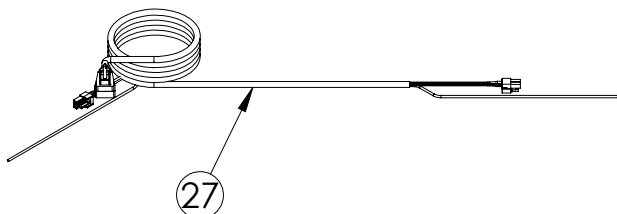

Service Parts List

marvelrefrigeration.com
616-754-5601

MPBD424-SS31A		
ITEM	DESCRIPTION	MARVEL P/N
1	CONDENSER ASSEMBLY	S41015869
2	MAIN CONTROL BOARD KIT	S42088795
3	GRILLE	S41015650-SS
4	LED LIGHT STRIP	S68178
5	CONTROL BOARD	S68177
6	REED SWITCH	S66010
7	UPPER THERMISTOR ASSEMBLY	S41015903-BLK
8	LOWER THERMISTOR ASSEMBLY	S41015903-BLK
9	UI DISPLAY KIT	S68167-01
10	ACCESS COVER	S41015716
11	115v MECHANICAL HARNESS KIT *	S41015773
12	CONDENSER FAN MOTOR	42249159
13	EMBRACO COMPRESSOR	S41015395
14	COMPRESSOR ELECTRICALS	S41015921
15	EVAPORATOR ASSEMBLY	42249125
16	DOOR ASSEMBLY	S42038871
17	UPPER EVAP FAN	S41013096
18	LOWER EVAP FAN	S41013096
19	DOOR GASKET	S31580-035
20	UPPER HINGE KIT	S41013108-RH
21	LOWER HINGE KIT	S41013197-RH
22	KEYS (2)	S41013540
23	BEV/WINE SHELF	90-54019-00
24	LOWER WINE SHELF	42249328
25	UPPER WINE SHELF	S42133529
26	LEG LEVELERS (4)	42243808
27	POWER CORD	S41050606
28	EVAP THERMISTOR	S68092
29	DRAIN PAN	S41013227
30	DRIER	S41013226
31	CARTON ASSEMBLY *	42249633
32	DOOR HANDLE	42249126
33	SPLIT GLASS SHELF	90-54018-00

* NOT PICTURED