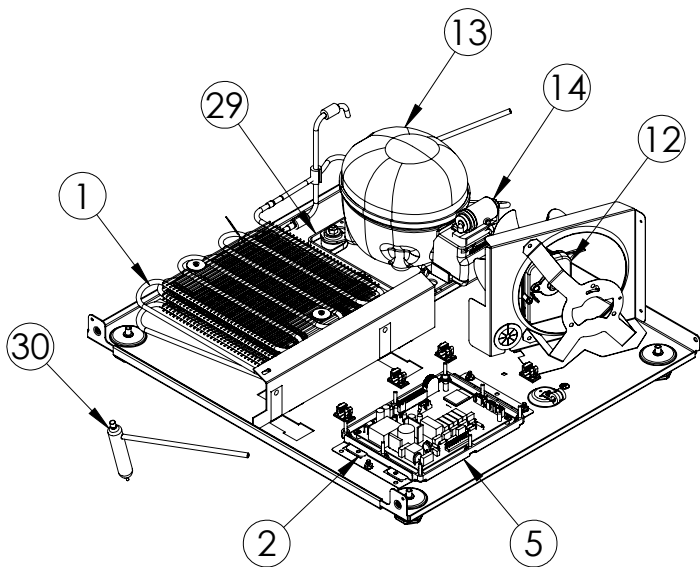

Service Parts List

marvelrefrigeration.com
616-754-5601

MPBD424-SS31A		
ITEM	DESCRIPTION	MARVEL P/N
1	CONDENSER ASSEMBLY	S41015869
2	MAIN CONTROL BOARD KIT	S42088795
3	GRILLE	S41015650-SS
4	LED LIGHT STRIP	S68178
5	CONTROL BOARD	S68177
6	REED SWITCH	S66010
7	UPPER THERMISTOR ASSEMBLY	S41015903-BLK
8	LOWER THERMISTOR ASSEMBLY	S41015903-BLK
9	UI DISPLAY KIT	S68167-01
10	ACCESS COVER	S41015716
11	115v MECHANICAL HARNESS KIT *	S41015773
12	CONDENSER FAN MOTOR	42249159
13	EMBRACO COMPRESSOR	S41015395
14	COMPRESSOR ELECTRICALS	S41015921
15	EVAPORATOR ASSEMBLY	42249125
16	DOOR ASSEMBLY	S42038871
17	UPPER EVAP FAN	S41013096
18	LOWER EVAP FAN	S41013096
19	DOOR GASKET	S31580-035
20	UPPER HINGE KIT	S41013108-RH
21	LOWER HINGE KIT	S41013197-RH
22	KEYS (2)	S41013540
23	BEV/WINE SHELF	90-54019-00
24	LOWER WINE SHELF	42249328
25	UPPER WINE SHELF	S42133529
26	LEG LEVELERS (4)	42243808
27	POWER CORD	S41050606
28	EVAP THERMISTOR	S68092
29	DRAIN PAN	S41013227
30	DRIER	S41013226
31	CARTON ASSEMBLY *	42249633
32	DOOR HANDLE	42249126
33	SPLIT GLASS SHELF	90-54018-00

* NOT PICTURED