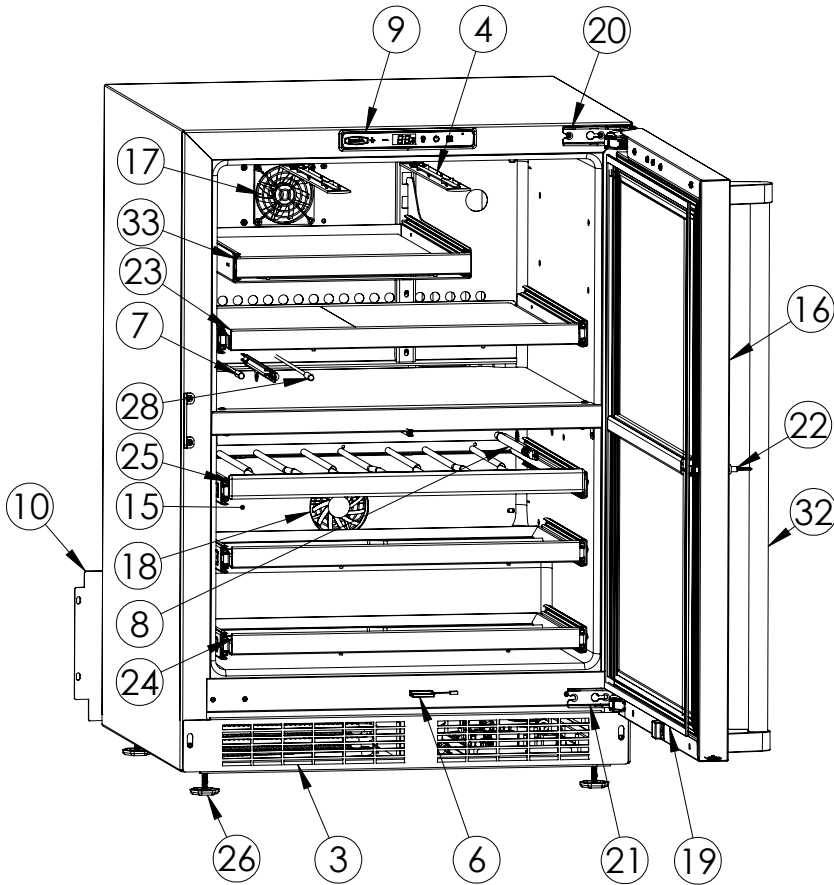

Service Parts List

marvelrefrigeration.com
616-754-5601

MPBD424-SS31A		
ITEM	DESCRIPTION	MARVEL P/N
1	CONDENSER ASSEMBLY	S41015869
2	MAIN CONTROL BOARD KIT	S42088795
3	GRILLE	S41015650-SS
4	LED LIGHT STRIP	S68178
5	CONTROL BOARD	S68177
6	REED SWITCH	S66010
7	UPPER THERMISTOR ASSEMBLY	S41015903-BLK
8	LOWER THERMISTOR ASSEMBLY	S41015903-BLK
9	UI DISPLAY KIT	S68167-01
10	ACCESS COVER	S41015716
11	115v MECHANICAL HARNESS KIT *	S41015773
12	CONDENSER FAN MOTOR	42249159
13	EMBRACO COMPRESSOR	S41015395
14	COMPRESSOR ELECTRICALS	S41015921
15	EVAPORATOR ASSEMBLY	42249125
16	DOOR ASSEMBLY	S42038871
17	UPPER EVAP FAN	S41013096
18	LOWER EVAP FAN	S41013096
19	DOOR GASKET	S31580-035
20	UPPER HINGE KIT	S41013108-RH
21	LOWER HINGE KIT	S41013197-RH
22	KEYS (2)	S41013540
23	BEV/WINE SHELF	90-54019-00
24	LOWER WINE SHELF	42249328
25	UPPER WINE SHELF	S42133529
26	LEG LEVELERS (4)	42243808
27	POWER CORD	S41050606
28	EVAP THERMISTOR	S68092
29	DRAIN PAN	S41013227
30	DRIER	S41013226
31	CARTON ASSEMBLY *	42249633
32	DOOR HANDLE	42249126
33	SPLIT GLASS SHELF	90-54018-00

* NOT PICTURED