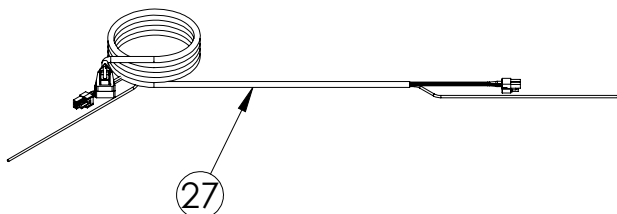

Service Parts List

marvelrefrigeration.com
616-754-5601

MPBD424-SG31A

ITEM	DESCRIPTION	MARVEL P/N
1	CONDENSER ASSEMBLY	S41015869
2	MAIN CONTROL BOARD KIT	S42088795
3	GRILLE	S41015650-SS
4	LED LIGHT STRIP	S68178
5	CONTROL BOARD	S68177
6	REED SWITCH	S66010
7	UPPER THERMISTOR ASSEMBLY	S41015903-BLK
8	LOWER THERMISTOR ASSEMBLY	S41015903-BLK
9	UI DISPLAY KIT	S68167-01
10	ACCESS COVER	S41015716
11	115v MECHANICAL HARNESS KIT *	S41015773
12	CONDENSER FAN MOTOR	42249159
13	EMBRACO COMPRESSOR	S41015395
14	COMPRESSOR ELECTRICALS	S41015921
15	EVAPORATOR ASSEMBLY	42249125
16	DOOR ASSEMBLY	S42038776
17	UPPER EVAP FAN	S41013096
18	LOWER EVAP FAN	S41013096
19	DOOR GASKET	S31580-035
20	UPPER HINGE KIT	S41013108-RH
21	LOWER HINGE KIT	S41013197-RH
22	KEYS (2)	S41013540
23	BEV/WINE SHELF	90-54019-00
24	LOWER WINE SHELF	42249328
25	UPPER WINE SHELF	S42133529
26	LEG LEVELERS (4)	42243808
27	POWER CORD	S41050606
28	EVAP THERMISTOR	S68092
29	DRAIN PAN	S41013227
30	DRIER	S41013226
31	CARTON ASSEMBLY *	42249633
32	DOOR HANDLE	42249126
33	SPLIT GLASS SHELF	90-54018-00

* NOT PICTURED