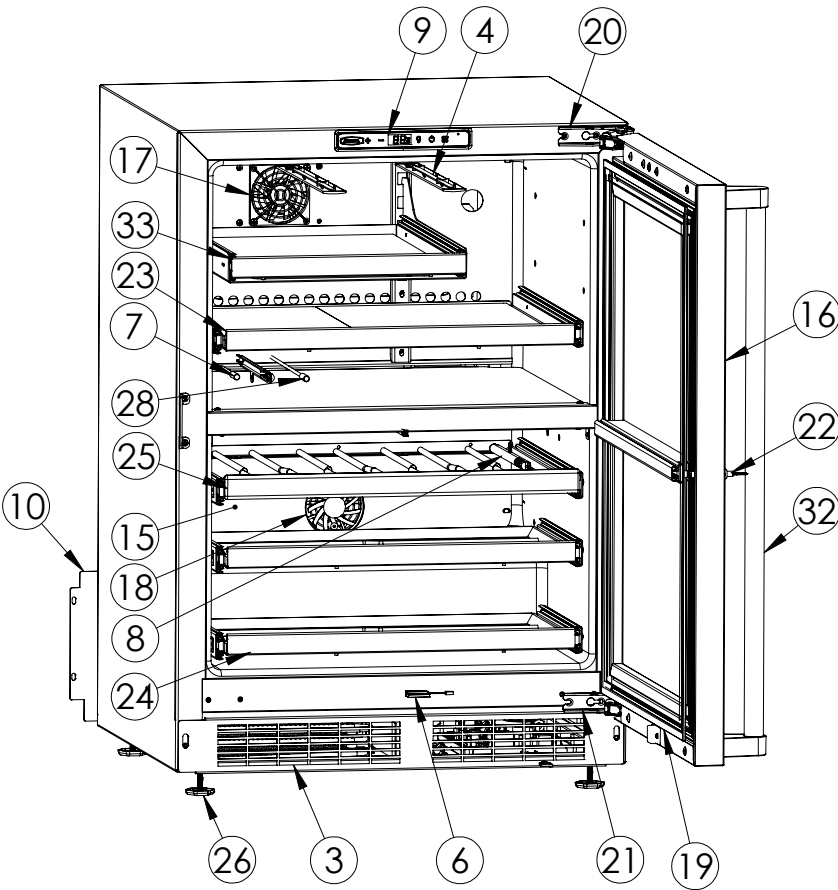

Service Parts List

marvelrefrigeration.com
616-754-5601

MPBD424-SG31A

ITEM	DESCRIPTION	MARVEL P/N
1	CONDENSER ASSEMBLY	S41015869
2	MAIN CONTROL BOARD KIT	S42088795
3	GRILLE	S41015650-SS
4	LED LIGHT STRIP	S68178
5	CONTROL BOARD	S68177
6	REED SWITCH	S66010
7	UPPER THERMISTOR ASSEMBLY	S41015903-BLK
8	LOWER THERMISTOR ASSEMBLY	S41015903-BLK
9	UI DISPLAY KIT	S68167-01
10	ACCESS COVER	S41015716
11	115v MECHANICAL HARNESS KIT *	S41015773
12	CONDENSER FAN MOTOR	42249159
13	EMBRACO COMPRESSOR	S41015395
14	COMPRESSOR ELECTRICALS	S41015921
15	EVAPORATOR ASSEMBLY	42249125
16	DOOR ASSEMBLY	S42038776
17	UPPER EVAP FAN	S41013096
18	LOWER EVAP FAN	S41013096
19	DOOR GASKET	S31580-035
20	UPPER HINGE KIT	S41013108-RH
21	LOWER HINGE KIT	S41013197-RH
22	KEYS (2)	S41013540
23	BEV/WINE SHELF	90-54019-00
24	LOWER WINE SHELF	42249328
25	UPPER WINE SHELF	S42133529
26	LEG LEVELERS (4)	42243808
27	POWER CORD	S41050606
28	EVAP THERMISTOR	S68092
29	DRAIN PAN	S41013227
30	DRIER	S41013226
31	CARTON ASSEMBLY *	42249633
32	DOOR HANDLE	42249126
33	SPLIT GLASS SHELF	90-54018-00

* NOT PICTURED