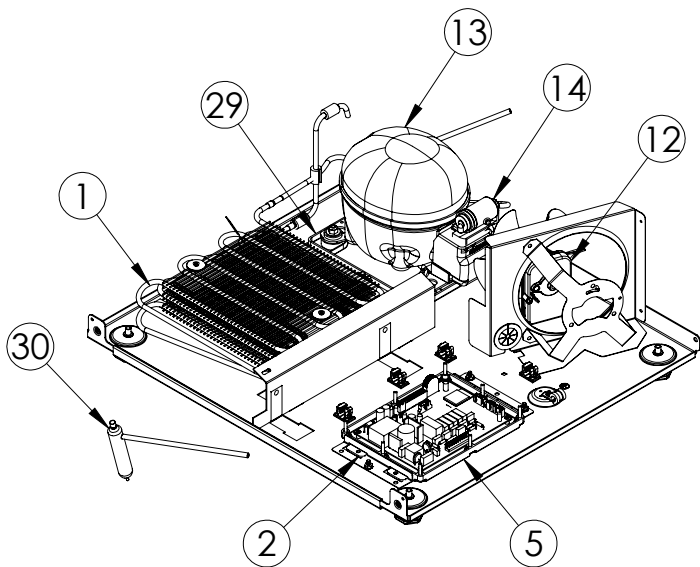

Service Parts List

marvelrefrigeration.com
616-754-5601

MPBD424-SG31A

ITEM	DESCRIPTION	MARVEL P/N
1	CONDENSER ASSEMBLY	S41015869
2	MAIN CONTROL BOARD KIT	S42088795
3	GRILLE	S41015650-SS
4	LED LIGHT STRIP	S68178
5	CONTROL BOARD	S68177
6	REED SWITCH	S66010
7	UPPER THERMISTOR ASSEMBLY	S41015903-BLK
8	LOWER THERMISTOR ASSEMBLY	S41015903-BLK
9	UI DISPLAY KIT	S68167-01
10	ACCESS COVER	S41015716
11	115v MECHANICAL HARNESS KIT *	S41015773
12	CONDENSER FAN MOTOR	42249159
13	EMBRACO COMPRESSOR	S41015395
14	COMPRESSOR ELECTRICALS	S41015921
15	EVAPORATOR ASSEMBLY	42249125
16	DOOR ASSEMBLY	S42038776
17	UPPER EVAP FAN	S41013096
18	LOWER EVAP FAN	S41013096
19	DOOR GASKET	S31580-035
20	UPPER HINGE KIT	S41013108-RH
21	LOWER HINGE KIT	S41013197-RH
22	KEYS (2)	S41013540
23	BEV/WINE SHELF	90-54019-00
24	LOWER WINE SHELF	42249328
25	UPPER WINE SHELF	S42133529
26	LEG LEVELERS (4)	42243808
27	POWER CORD	S41050606
28	EVAP THERMISTOR	S68092
29	DRAIN PAN	S41013227
30	DRIER	S41013226
31	CARTON ASSEMBLY *	42249633
32	DOOR HANDLE	42249126
33	SPLIT GLASS SHELF	90-54018-00

* NOT PICTURED