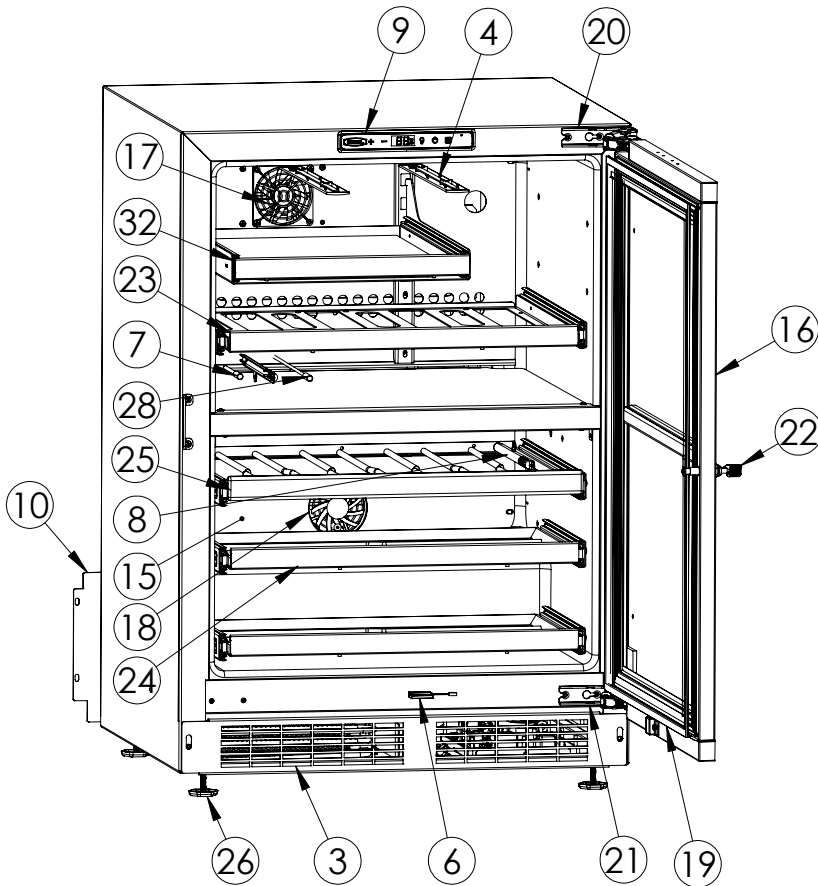

Service Parts List

marvelrefrigeration.com
616-754-5601

MPBD424-IS31A		
ITEM	DESCRIPTION	MARVEL P/N
1	CONDENSER ASSEMBLY	S41015869
2	MAIN CONTROL BOARD KIT	S42088795
3	GRILLE	S41015650-BLK
4	LED LIGHT STRIP	S68178
5	CONTROL BOARD	S68177
6	REED SWITCH	S66010
7	UPPER THERMISTOR ASSEMBLY	S41015903-BLK
8	LOWER THERMISTOR ASSEMBLY	S41015903-BLK
9	UI DISPLAY KIT	S68167-01
10	ACCESS COVER	S41015716
11	115v MECHANICAL HARNESS KIT *	S41015773
12	CONDENSER FAN MOTOR	42249159
13	EMBRACO COMPRESSOR	S41015395
14	COMPRESSOR ELECTRICALS	S41015921
15	EVAPORATOR ASSEMBLY	42249125
16	DOOR ASSEMBLY	S42038774
17	UPPER EVAP FAN	S41013096
18	LOWER EVAP FAN	S41013096
19	DOOR GASKET	S31580-035
20	UPPER HINGE KIT	S41013108-RH
21	LOWER HINGE KIT	S41013197-RH
22	KEYS (2)	S41013540
23	BEV/WINE SHELF	90-54019-00
24	LOWER WINE SHELF	42249328
25	UPPER WINE SHELF	S42133529
26	LEG LEVELERS (4)	42243808
27	POWER CORD	S41050606
28	EVAP THERMISTOR	S68092
29	DRAIN PAN	S41013227
30	DRIER	S41013226
31	CARTON ASSEMBLY *	42249633
32	SPLIT GLASS SHELF	90-54018-00

* NOT PICTURED