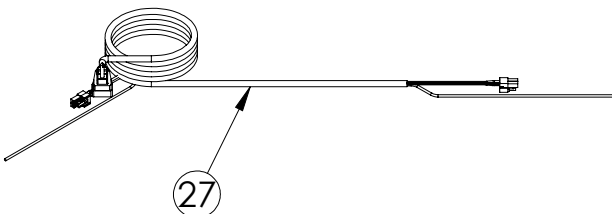

Service Parts List

marvelrefrigeration.com
616-754-5601

MPBD424-IS31A		
ITEM	DESCRIPTION	MARVEL P/N
1	CONDENSER ASSEMBLY	S41015869
2	MAIN CONTROL BOARD KIT	S42088795
3	GRILLE	S41015650-BLK
4	LED LIGHT STRIP	S68178
5	CONTROL BOARD	S68177
6	REED SWITCH	S66010
7	UPPER THERMISTOR ASSEMBLY	S41015903-BLK
8	LOWER THERMISTOR ASSEMBLY	S41015903-BLK
9	UI DISPLAY KIT	S68167-01
10	ACCESS COVER	S41015716
11	115v MECHANICAL HARNESS KIT *	S41015773
12	CONDENSER FAN MOTOR	42249159
13	EMBRACO COMPRESSOR	S41015395
14	COMPRESSOR ELECTRICALS	S41015921
15	EVAPORATOR ASSEMBLY	42249125
16	DOOR ASSEMBLY	S42038774
17	UPPER EVAP FAN	S41013096
18	LOWER EVAP FAN	S41013096
19	DOOR GASKET	S31580-035
20	UPPER HINGE KIT	S41013108-RH
21	LOWER HINGE KIT	S41013197-RH
22	KEYS (2)	S41013540
23	BEV/WINE SHELF	90-54019-00
24	LOWER WINE SHELF	42249328
25	UPPER WINE SHELF	S42133529
26	LEG LEVELERS (4)	42243808
27	POWER CORD	S41050606
28	EVAP THERMISTOR	S68092
29	DRAIN PAN	S41013227
30	DRIER	S41013226
31	CARTON ASSEMBLY *	42249633
32	SPLIT GLASS SHELF	90-54018-00

* NOT PICTURED