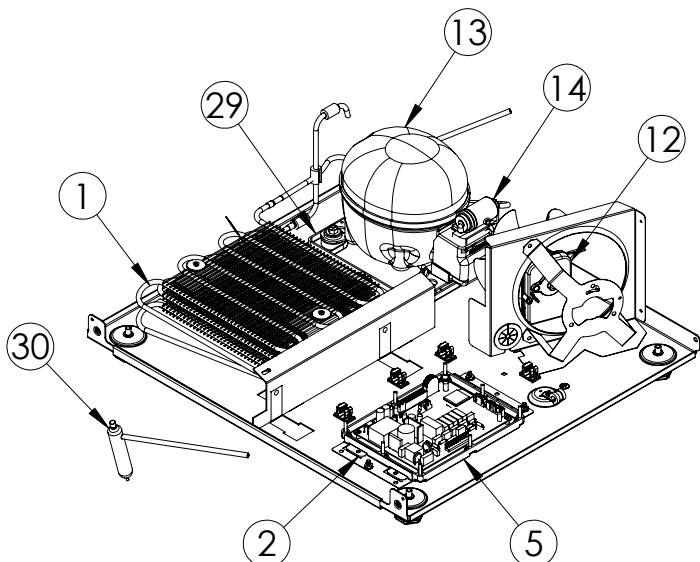

Service Parts List

marvelrefrigeration.com
616-754-5601

MPBD424-IS31A		
ITEM	DESCRIPTION	MARVEL P/N
1	CONDENSER ASSEMBLY	S41015869
2	MAIN CONTROL BOARD KIT	S42088795
3	GRILLE	S41015650-BLK
4	LED LIGHT STRIP	S68178
5	CONTROL BOARD	S68177
6	REED SWITCH	S66010
7	UPPER THERMISTOR ASSEMBLY	S41015903-BLK
8	LOWER THERMISTOR ASSEMBLY	S41015903-BLK
9	UI DISPLAY KIT	S68167-01
10	ACCESS COVER	S41015716
11	115v MECHANICAL HARNESS KIT *	S41015773
12	CONDENSER FAN MOTOR	42249159
13	EMBRACO COMPRESSOR	S41015395
14	COMPRESSOR ELECTRICALS	S41015921
15	EVAPORATOR ASSEMBLY	42249125
16	DOOR ASSEMBLY	S42038774
17	UPPER EVAP FAN	S41013096
18	LOWER EVAP FAN	S41013096
19	DOOR GASKET	S31580-035
20	UPPER HINGE KIT	S41013108-RH
21	LOWER HINGE KIT	S41013197-RH
22	KEYS (2)	S41013540
23	BEV/WINE SHELF	90-54019-00
24	LOWER WINE SHELF	42249328
25	UPPER WINE SHELF	S42133529
26	LEG LEVELERS (4)	42243808
27	POWER CORD	S41050606
28	EVAP THERMISTOR	S68092
29	DRAIN PAN	S41013227
30	DRIER	S41013226
31	CARTON ASSEMBLY *	42249633
32	SPLIT GLASS SHELF	90-54018-00

* NOT PICTURED