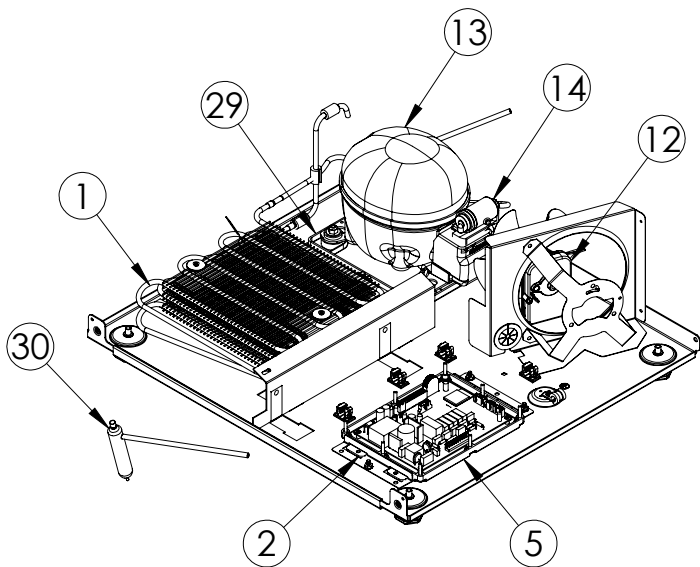

Service Parts List

marvelrefrigeration.com
616-754-5601

MPBD424-IG31A		
ITEM	DESCRIPTION	MARVEL P/N
1	CONDENSER ASSEMBLY	S41015869
2	MAIN CONTROL BOARD KIT	S42088795
3	GRILLE	S41015650-BLK
4	LED LIGHT STRIP	S68178
5	CONTROL BOARD	S68177
6	REED SWITCH	S66010
7	UPPER THERMISTOR ASSEMBLY	S41015903-BLK
8	LOWER THERMISTOR ASSEMBLY	S41015903-BLK
9	UI DISPLAY KIT	S68167-01
10	ACCESS COVER	S41015716
11	115v MECHANICAL HARNESS KIT *	S41015773
12	CONDENSER FAN MOTOR	42249159
13	EMBRACO COMPRESSOR	S41015395
14	COMPRESSOR ELECTRICALS	S41015921
15	EVAPORATOR ASSEMBLY	42249125
16	DOOR ASSEMBLY	S42038775
17	UPPER EVAP FAN	S41013096
18	LOWER EVAP FAN	S41013096
19	DOOR GASKET	S31580-035
20	UPPER HINGE KIT	S41013108-RH
21	LOWER HINGE KIT	S41013197-RH
22	KEYS (2)	S41013540
23	BEV/WINE SHELF	90-54019-00
24	LOWER WINE SHELF	42249328
25	UPPER WINE SHELF	S42133529
26	LEG LEVELERS (4)	42243808
27	POWER CORD	S41050606
28	EVAP THERMISTOR	S68092
29	DRAIN PAN	S41013227
30	DRIER	S41013226
31	CARTON ASSEMBLY *	42249633
32	SPLIT GLASS SHELF	90-54018-00

* NOT PICTURED