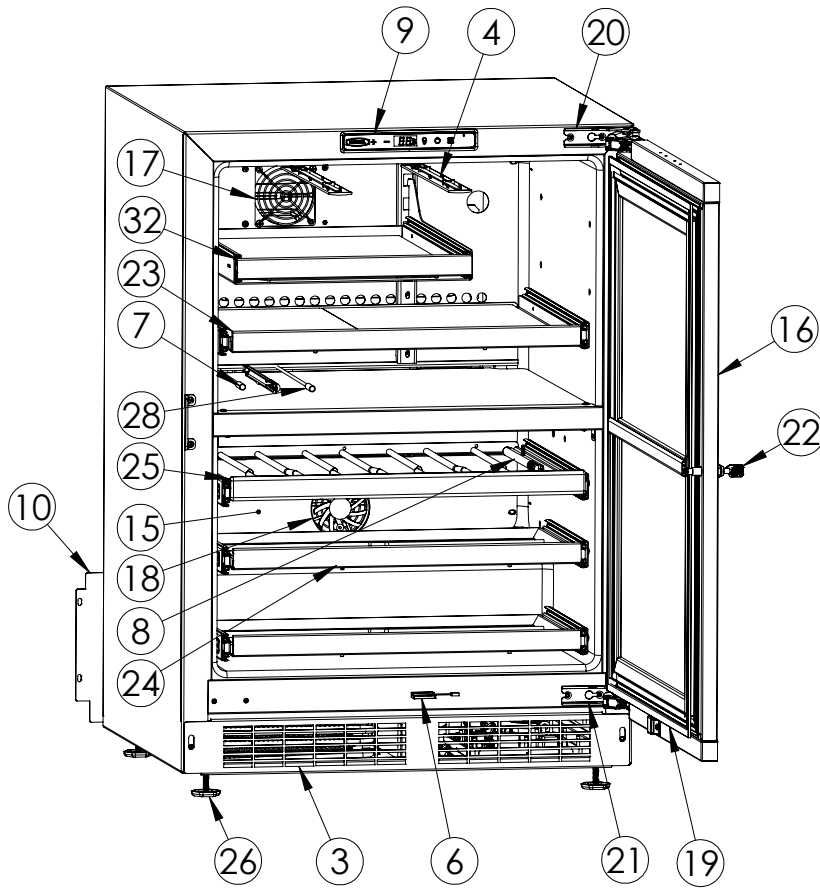

Service Parts List

marvelrefrigeration.com
616-754-5601

MPBD424-IG31A		
ITEM	DESCRIPTION	MARVEL P/N
1	CONDENSER ASSEMBLY	S41015869
2	MAIN CONTROL BOARD KIT	S42088795
3	GRILLE	S41015650-BLK
4	LED LIGHT STRIP	S68178
5	CONTROL BOARD	S68177
6	REED SWITCH	S66010
7	UPPER THERMISTOR ASSEMBLY	S41015903-BLK
8	LOWER THERMISTOR ASSEMBLY	S41015903-BLK
9	UI DISPLAY KIT	S68167-01
10	ACCESS COVER	S41015716
11	115v MECHANICAL HARNESS KIT *	S41015773
12	CONDENSER FAN MOTOR	42249159
13	EMBRACO COMPRESSOR	S41015395
14	COMPRESSOR ELECTRICALS	S41015921
15	EVAPORATOR ASSEMBLY	42249125
16	DOOR ASSEMBLY	S42038775
17	UPPER EVAP FAN	S41013096
18	LOWER EVAP FAN	S41013096
19	DOOR GASKET	S31580-035
20	UPPER HINGE KIT	S41013108-RH
21	LOWER HINGE KIT	S41013197-RH
22	KEYS (2)	S41013540
23	BEV/WINE SHELF	90-54019-00
24	LOWER WINE SHELF	42249328
25	UPPER WINE SHELF	S42133529
26	LEG LEVELERS (4)	42243808
27	POWER CORD	S41050606
28	EVAP THERMISTOR	S68092
29	DRAIN PAN	S41013227
30	DRIER	S41013226
31	CARTON ASSEMBLY *	42249633
32	SPLIT GLASS SHELF	90-54018-00

* NOT PICTURED