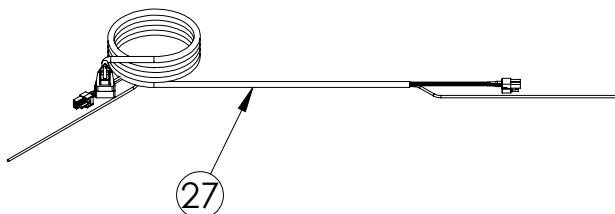

Service Parts List

marvelrefrigeration.com
616-754-5601

MPBD424-IG31A		
ITEM	DESCRIPTION	MARVEL P/N
1	CONDENSER ASSEMBLY	S41015869
2	MAIN CONTROL BOARD KIT	S42088795
3	GRILLE	S41015650-BLK
4	LED LIGHT STRIP	S68178
5	CONTROL BOARD	S68177
6	REED SWITCH	S66010
7	UPPER THERMISTOR ASSEMBLY	S41015903-BLK
8	LOWER THERMISTOR ASSEMBLY	S41015903-BLK
9	UI DISPLAY KIT	S68167-01
10	ACCESS COVER	S41015716
11	115v MECHANICAL HARNESS KIT *	S41015773
12	CONDENSER FAN MOTOR	42249159
13	EMBRACO COMPRESSOR	S41015395
14	COMPRESSOR ELECTRICALS	S41015921
15	EVAPORATOR ASSEMBLY	42249125
16	DOOR ASSEMBLY	S42038775
17	UPPER EVAP FAN	S41013096
18	LOWER EVAP FAN	S41013096
19	DOOR GASKET	S31580-035
20	UPPER HINGE KIT	S41013108-RH
21	LOWER HINGE KIT	S41013197-RH
22	KEYS (2)	S41013540
23	BEV/WINE SHELF	90-54019-00
24	LOWER WINE SHELF	42249328
25	UPPER WINE SHELF	S42133529
26	LEG LEVELERS (4)	42243808
27	POWER CORD	S41050606
28	EVAP THERMISTOR	S68092
29	DRAIN PAN	S41013227
30	DRIER	S41013226
31	CARTON ASSEMBLY *	42249633
32	SPLIT GLASS SHELF	90-54018-00

* NOT PICTURED