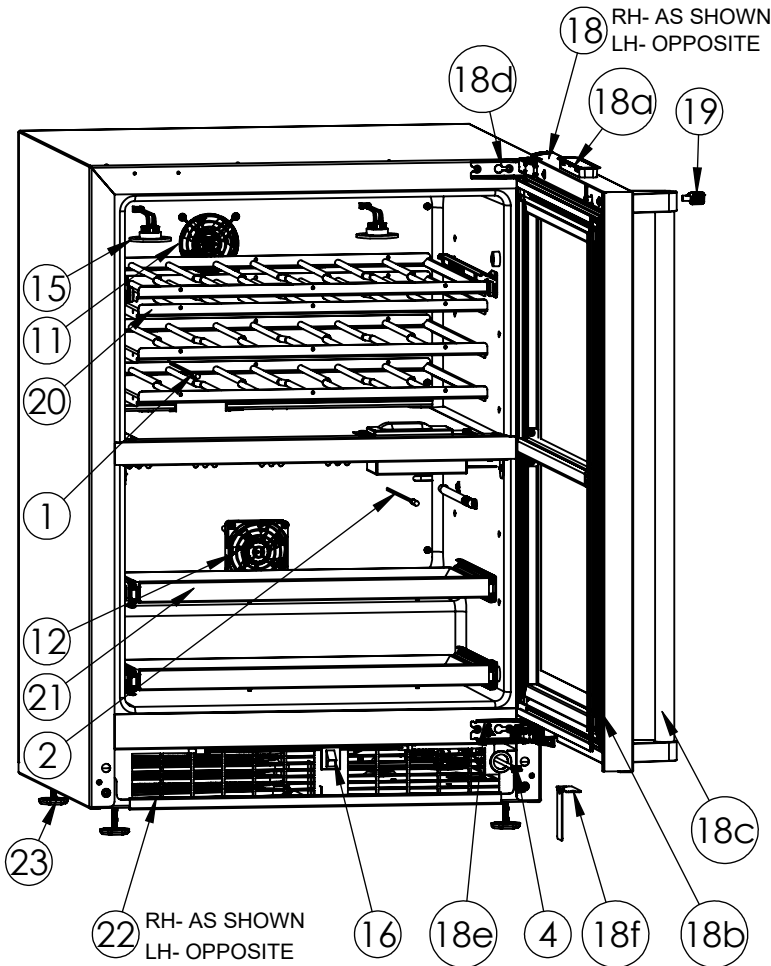

Service Parts List

marvelrefrigeration.com
800-223-3900

MP24WD1G5LS/MP24WD1G5RS		
Item	Description	Marvel P/N
1	Upper Zone Thermistor	S41050420-BLK
2	Lower Zone Termistor	S41050420-BLK
3	Defrost Thermistor	S41050420-BLK
4	Comm Cable	S41013555-LS
5	Main Board	S41050401-035
6	Embraco Compressor	42249211
7	5uF Run Cap	S41013510
8	Evaporator & Heat Exchanger	42249125
9	Condenser	42249374
10	Condenser Fan Motor, Blade & Shroud	42249159
11	Upper Evap Fan	42249149
12	Lower Evap Fan	42249149
13	Front Damper	42249123
14	Rear Damper	42249123
15	Amber/White/Blue 3-Way LED Light	42249489
16	Black Rocker Light Switch	42246922
17	Upper Zone Heater	42249302
18	LH SS Glass Door RH SS Glass Door 18a. Display: S41050442-DZ 18b. Black Gasket: S31580-035 18c. Pro Handle: 42249126 18d. Upper Artic Hinge: S41013108-LH(LH) Or S41013108-RH(RH) 18e. Lower Artic Hinge: S41013197-LH(LH) Or SS41013197-RH(RH) 18f. Striker Plate: S41014362-SS	42249551 42249552
19	Set of (2) Keys	S41013540
20	8-Bottle Wine Shelf	S42133529
21	4-Bottle Wine Shelf	42249328
22	LH Black Grille RH Black Grille	S41014476-BL S41014476-BR
23	Leveling Legs(4)	42243808
24	Power Cord	S41050429