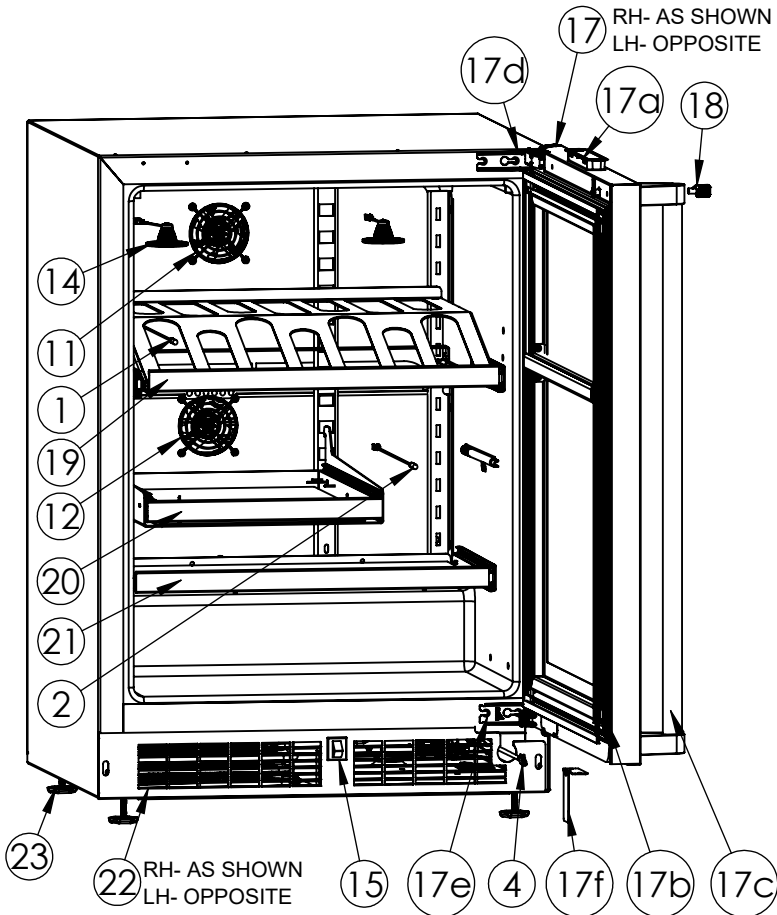

Service Parts List

marvelrefrigeration.com
800-223-3900

MP24WBG4LS1/MP24WBG4RS1		
Item	Description	Marvel P/N
1	Upper Zone Thermistor	S41050420-BLK
2	Lower Zone Thermistor	S41050420-BLK
3	Defrost Thermistor	S41050420-BLK
4	Comm Cable	S41013555-LS
5	Main Board	S41050401-031
6	Embraco Compressor	42249211
7	5uF Run Cap	S41013510
8	Evaporator	42249597
9	Condenser	42249374
10	Condenser Fan Motor, Blade & Shroud	42249159
11	Upper Evap Fan	42249149
12	Lower Evap Fan	42249149
13	Damper	42249123
14	Amber/White/Blue 3-Way LED Light	42249489
15	Black Rocker Light Switch	42246922
16	Upper Zone Heater	S42418416
17	LH SS Glass Door RH SS Glass Door 17a. Display: S41050442-DZ 17b. Black Gasket: S31580-035 17c. Pro Handle: 42249126 17d. Upper Artic Hinge: S41013108-LH(LH) Or S41013108-RH(RH) 17e. Lower Artic Hinge: S41013197-LH(LH) Or S41013197-RH(RH) 17f. Striker Plate: S41014362-SS	42249503 42249504
18	Set of (2) Keys	S41013540
19	Double Display Shelf	S42138435
20	Glass Beverage Shelf	S42138436-SS
21	4-Bottle Wine/Beverage Shelf	S42138524-BLK
22	LH Black Grille RH Black Grille	S41014476-BL S41014476-BR
23	Leveling Legs(4)	42243808
24	Power Cord	S41050429