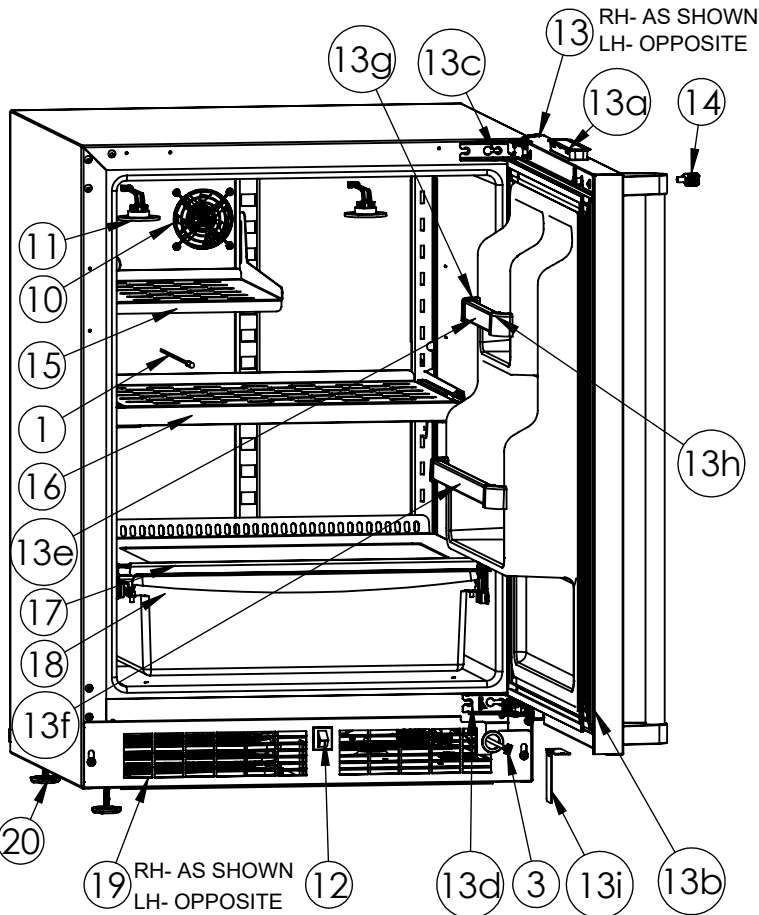

Service Parts List

marvelrefrigeration.com
800-223-3900

MP24RA1S4LS/MP24RA1S4RS		
Item	Description	Marvel P/N
1	Cabinet Thermistor	S41050420-BLK
2	Defrost Thermistor	S41050420-BLK
3	Comm Cable	S41013555-LS
4	Main Board	S41050480-032
5	Embraco Compressor	42249211
6	5uF Run Capacitor	S41013510
7	Evaporator & Hear Exchanger	42249115
8	Condenser	42249374
9	Condenser Fan Motor, Blade, & Shroud	42249159
10	Evap Fan	42249149
11	Amber/White/Blue 3-Way LED Light	42249489
12	Black Rocker Light Switch	42246922
13	LH SS Door RH SS Door 13a. Display: S41050442-GR 13b. Black Gasket: S31580-035 13c. Upper Artic Hinge: S41013108-LH(LH) Or S41013108-RH(RH) 13d. Lower Artic Hinge: S41013197-LH(LH) Or S41013197-RH(RH) 13e. Upper Door Bar: S41009473-AUPR 13f. Lower Door Bar: S41009473-ALWR 13g. LH Black End Cap: S41012432-LHB 13h. RH Black End Cap: S41012432-RHB 13i. Striker Plate: S41014326-SS	42249559 42249560
14	Set of (2) Keys	S41013540
15	SS Half-Width Shelf	S41013846
16	Sliding Shelf	42249587
17	Utility Bin Shelf	S42413165-BLK
18	Utility Bin	S42413102-BLK
19	LH Black Grille RH Black Grille	S41014476-SL S41014476-SR
19	Leveling Legs(4)	42243808
20	Power Cord	S41050429