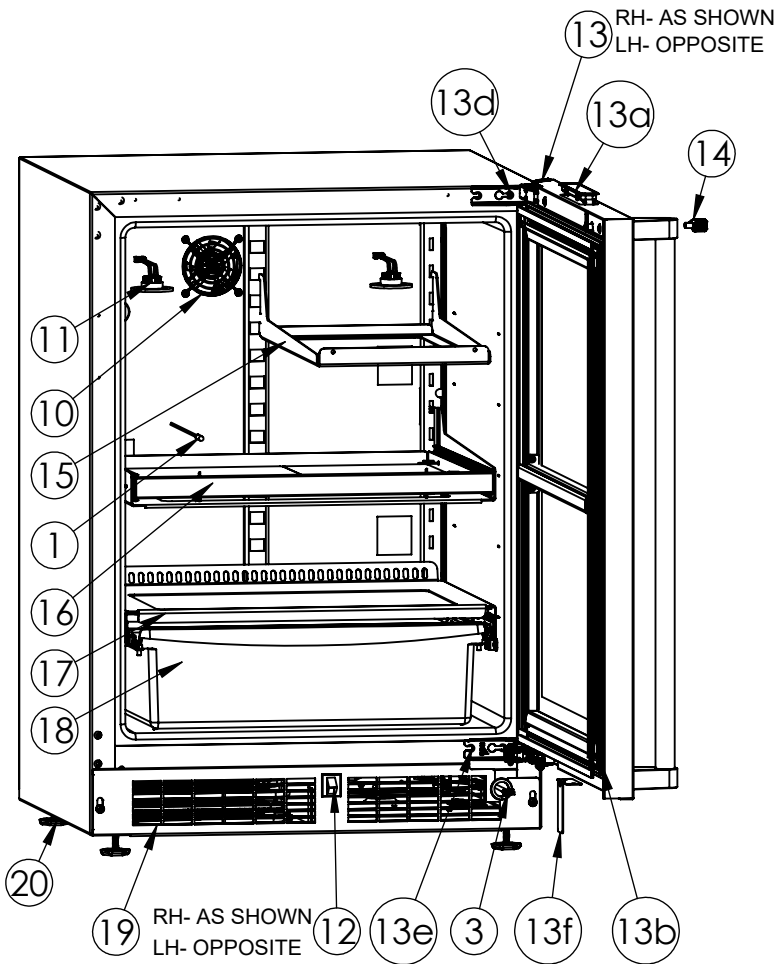

Service Parts List

marvelrefrigeration.com
800-223-3900

MP24BR1G4LS/MP24BR1G4RS		
Item	Description	Marvel P/N
1	Cabinet Thermistor	S41050420-BLK
2	Defrost Thermistor	42249157
3	Comm Cable	S41013555-LS
4	Main Board	S41050480-033
5	Embraco Compressor	42249211
6	5uF Run Capacitor	S41013510
7	Evaporator & Hear Exchanger	42249115
8	Condenser	42249374
9	Condenser Fan Motor, Blade & Shroud	42249159
10	Evap Fan	42249149
11	Amber/White/Blue 3-Way LED Light	42249489
12	Black Rocker Light Switch	42246922
13	LH SS Glass Door RH SS Glass Door 13a. Display: S41050442-GR 13b. Black Gasket: S31580-035 13c. Pro Chrome Handle: 42249126 13d. Upper Artic Hinge: S41013108-LH (LH) Or S41013108-RH (RH) 13e. Lower Artic Hinge: S41013197-LH (LH) Or S41013197-RH (RH) 13f. Striker Plate: S41014362-SS	42249555 42249556
14	Set of (2) Keys	S41013540
15	Half-Width Beverage Shelf	S42138193
16	Sliding Convertible Shelf	42249533
17	Utility Bin Shelf	S42413165-BLK
18	Utility Bin	S42413102-BLK
19	LH SS Grille RH SS Grille	S41014476-SL S41014476-SR
20	Leveling Legs(4)	42243808
21	Power Cord	S41050429