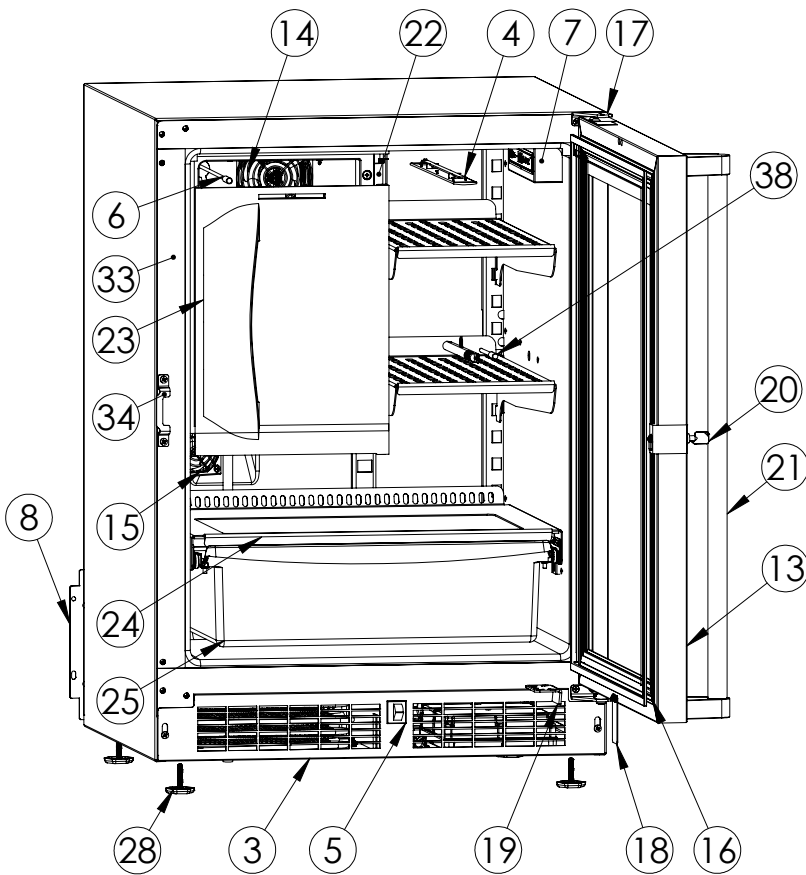

Service Parts List

marvelrefrigeration.com
616-754-5601

MORI224-SS31A

ITEM	DESCRIPTION	MARVEL P/N
1	CONDENSER KIT	S42419041
2	A/C-H&T MAIN HF 24"	90-54091-76
3	GRILLE	S41015806-SS
4	LED LIGHT STRIP	S68100
5	BLACK ROCKER LIGHT SWITCH	42246922
6	THERMISTOR ASSEMBLY	S68092
7	UI DISPLAY KIT	90-54064-00
8	ACCESS COVER	S41016315
9	MECHANICAL HARNESS *	S41016213
10	CONDENSER FAN MOTOR	42249159
11	COMPRESSOR	S41015689
12	COMPRESSOR ELECTRICALS	S41015922
13	DOOR ASSEMBLY	S42038874
14	EVAP FAN ASSEMBLY	S41014253
15	FRIDGE FAN	S41013096
16	DOOR GASKET	S31580-035
17	HINGE KIT	S52411635-SS
18	STRIKER PLATE	S41015709-SS
19	DOOR STOP	S41015708-SS
20	KEYS	S41013540
21	PROFESSIONAL HANDLE	S41005295-003
22	FREEZER DIVIDER	S42418881
23	FREEZER DOOR	S42418976
24	CRISPER SHELF	S42413165-SS
25	CRISPER BIN	42249326
26	ICE MAKER	S67041-01
27	ICE BUCKET	S41013552-CLR
28	LEG LEVELERS (4)	42243808
29	POWER CORD	S41050606
30	DEFROST HEATER	42249372
31	DEFROST THERMOSTAT	S41013590
32	EVAP THERMISTER	S41015903-1
33	24" MAG STRIP KIT	S42418982-001
34	LOCK CATCH-SS	90-54086-00
35	DRAIN PAN	S41013227
36	CARTON ASSEMBLY *	42249633
37	EVAPORATOR KIT	S41013571
38	THERMISTOR ASSEMBLY	S41015903-GRY
39	WATER INLET VALVE KIT	90-54041-00

* NOT PICTURED