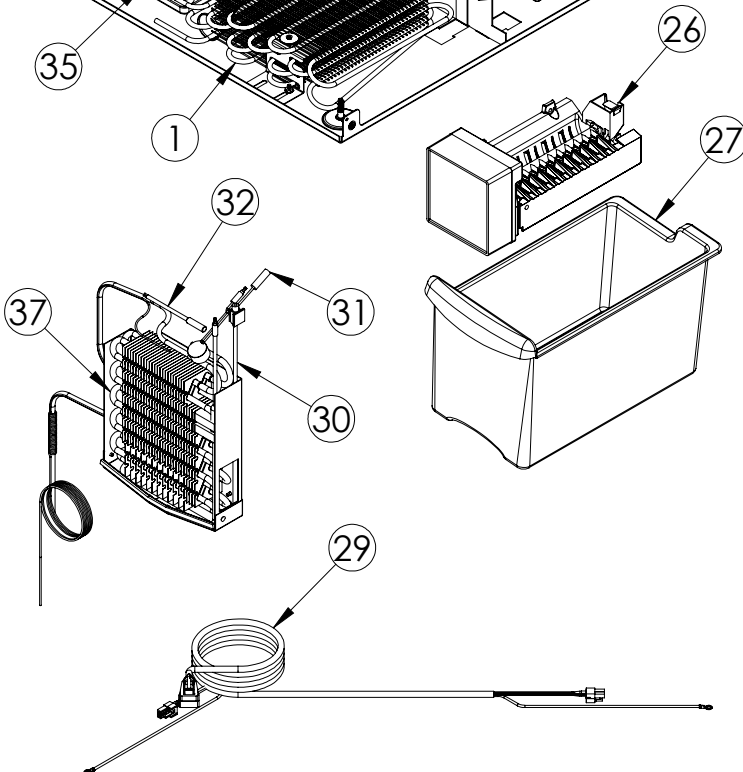

Service Parts List

marvelrefrigeration.com
616-754-5601

MORI224-SS31A

ITEM	DESCRIPTION	MARVEL P/N
1	CONDENSER KIT	S42419041
2	A/C-H&T MAIN HF 24"	90-54091-76
3	GRILLE	S41015806-SS
4	LED LIGHT STRIP	S68100
5	BLACK ROCKER LIGHT SWITCH	42246922
6	THERMISTOR ASSEMBLY	S68092
7	UI DISPLAY KIT	90-54064-00
8	ACCESS COVER	S41016315
9	MECHANICAL HARNESS *	S41016213
10	CONDENSER FAN MOTOR	42249159
11	COMPRESSOR	S41015689
12	COMPRESSOR ELECTRICALS	S41015922
13	DOOR ASSEMBLY	S42038874
14	EVAP FAN ASSEMBLY	S41014253
15	FRIDGE FAN	S41013096
16	DOOR GASKET	S31580-035
17	HINGE KIT	S52411635-SS
18	STRIKER PLATE	S41015709-SS
19	DOOR STOP	S41015708-SS
20	KEYS	S41013540
21	PROFESSIONAL HANDLE	S41005295-003
22	FREEZER DIVIDER	S42418881
23	FREEZER DOOR	S42418976
24	CRISPER SHELF	S42413165-SS
25	CRISPER BIN	42249326
26	ICE MAKER	S67041-01
27	ICE BUCKET	S41013552-CLR
28	LEG LEVELERS (4)	42243808
29	POWER CORD	S41050606
30	DEFROST HEATER	42249372
31	DEFROST THERMOSTAT	S41013590
32	EVAP THERMISTER	S41015903-1
33	24" MAG STRIP KIT	S42418982-001
34	LOCK CATCH-SS	90-54086-00
35	DRAIN PAN	S41013227
36	CARTON ASSEMBLY *	42249633
37	EVAPORATOR KIT	S41013571
38	THERMISTOR ASSEMBLY	S41015903-GRY
39	WATER INLET VALVE KIT	90-54041-00

* NOT PICTURED