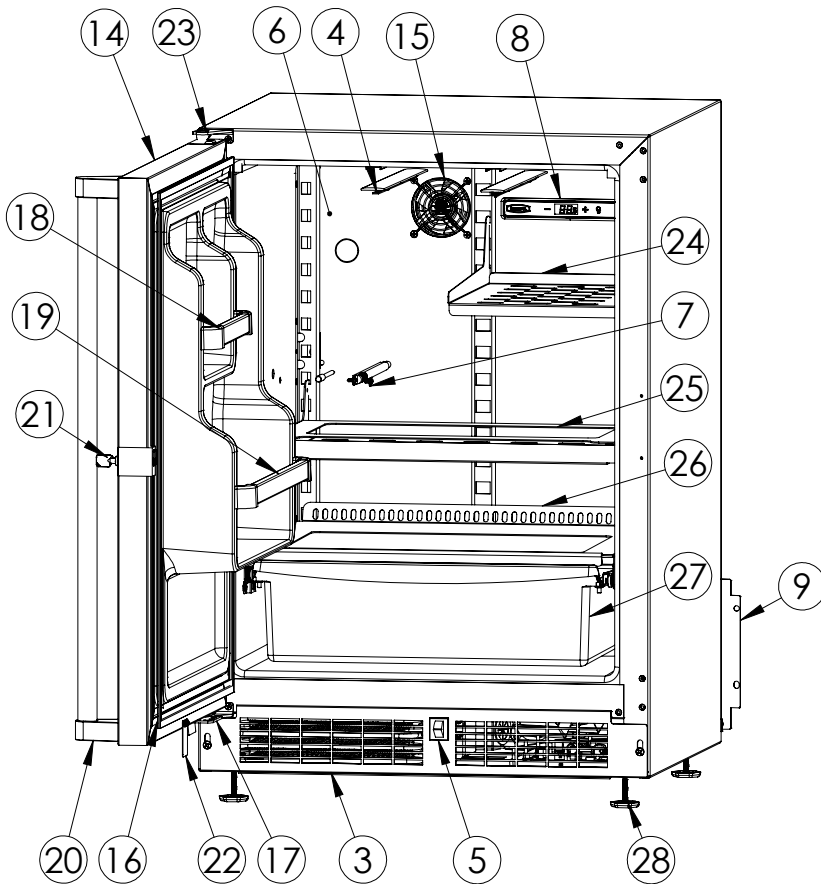

## MORE224-SS51A

| ITEM | DESCRIPTION               | MARVEL P/N     |
|------|---------------------------|----------------|
| 1    | CONDENSER ASSEMBLY        | S41015869      |
| 2    | MAIN CONTROL BOARD KIT    | S42088820      |
| 3    | GRILLE                    | S41015806-SS   |
| 4    | LED LIGHT STRIP           | S68100         |
| 5    | BLACK ROCKER LIGHT SWITCH | 42246922       |
| 6    | EVAPORATOR ASSEMBLY       | 42249115       |
| 7    | THERMISTOR ASSEMBLY       | S41015903-GRY  |
| 8    | UI DISPLAY KIT            | S68166-01      |
| 9    | ACCESS COVER              | S41013888      |
| 10   | MECHANICAL HARNESS KIT*   | S41015773      |
| 11   | CONDENSER FAN ASSEMBLY    | 42249159       |
| 12   | COMPRESSOR                | S41015395      |
| 13   | COMPRESSOR ELECTRICALS    | S41015921      |
| 14   | DOOR ASSEMBLY             | S42038875-SLL  |
| 15   | EVAP FAN                  | 42249149       |
| 16   | DOOR GASKET               | S31580-035     |
| 17   | DOOR STOP                 | S41015708-SS   |
| 18   | UPPER DOOR BAR KIT        | S41009473-AUPR |
| 19   | LOWER DOOR BAR KIT        | S41009473-ALWR |
| 20   | HANDLE                    | S41005295-009  |
| 21   | KEYS(2)                   | 42244506       |
| 22   | STRIKER PLATE             | S41015709-SS   |
| 23   | HINGE PKG                 | S52411635-SS   |
| 24   | HALF SHELF                | S41013846      |
| 25   | SLIDING SHELF             | S42138169-SS   |
| 26   | CRISPER SHELF             | S42413165-SS   |
| 27   | CRISPER BIN               | 42249326       |
| 28   | LEG LEVELERS (4)          | 42243808       |
| 29   | POWER CORD                | S41050606      |
| 30   | DRAIN PAN                 | S41013227      |