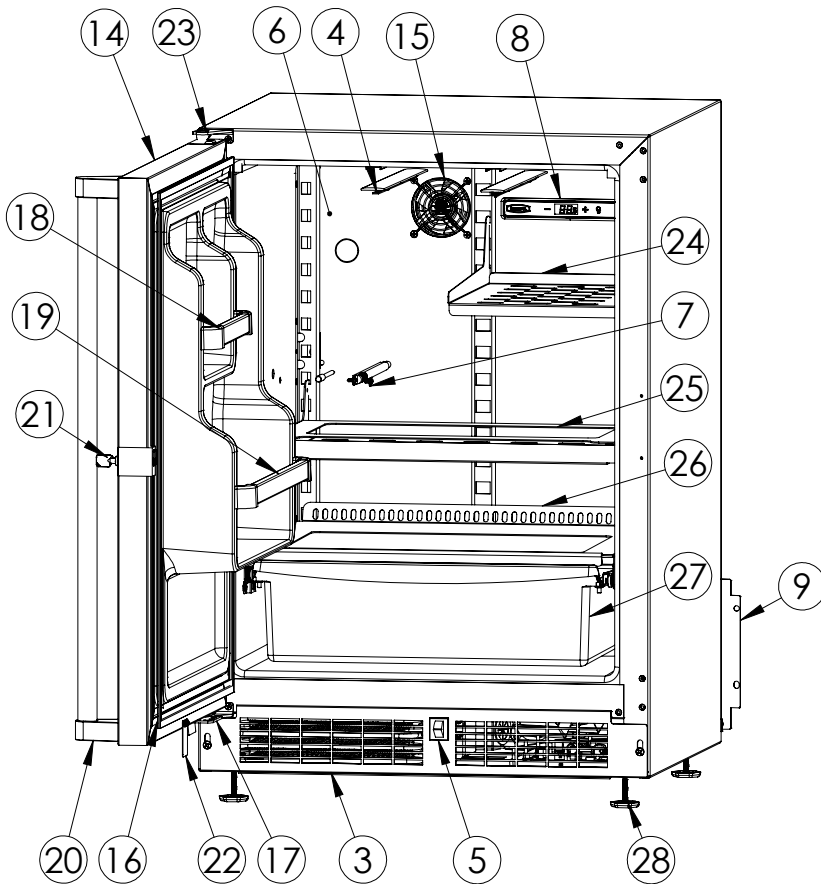

Service Parts List

marvelrefrigeration.com
616-754-5601

MORE224-SS51A

ITEM	DESCRIPTION	MARVEL P/N
1	CONDENSER ASSEMBLY	S41015869
2	MAIN CONTROL BOARD KIT	S42088820
3	GRILLE	S41015806-SS
4	LED LIGHT STRIP	S68100
5	BLACK ROCKER LIGHT SWITCH	42246922
6	EVAPORATOR ASSEMBLY	42249115
7	THERMISTOR ASSEMBLY	S41015903-GRY
8	UI DISPLAY KIT	S68166-01
9	ACCESS COVER	S41013888
10	MECHANICAL HARNESS KIT*	S41015773
11	CONDENSER FAN ASSEMBLY	42249159
12	COMPRESSOR	S41015395
13	COMPRESSOR ELECTRICALS	S41015921
14	DOOR ASSEMBLY	S42038875-SLL
15	EVAP FAN	42249149
16	DOOR GASKET	S31580-035
17	DOOR STOP	S41015708-SS
18	UPPER DOOR BAR KIT	S41009473-AUPR
19	LOWER DOOR BAR KIT	S41009473-ALWR
20	HANDLE	S41005295-009
21	KEYS(2)	42244506
22	STRIKER PLATE	S41015709-SS
23	HINGE PKG	S52411635-SS
24	HALF SHELF	S41013846
25	SLIDING SHELF	S42138169-SS
26	CRISPER SHELF	S42413165-SS
27	CRISPER BIN	42249326
28	LEG LEVELERS (4)	42243808
29	POWER CORD	S41050606
30	DRAIN PAN	S41013227

* NOT PICTURED