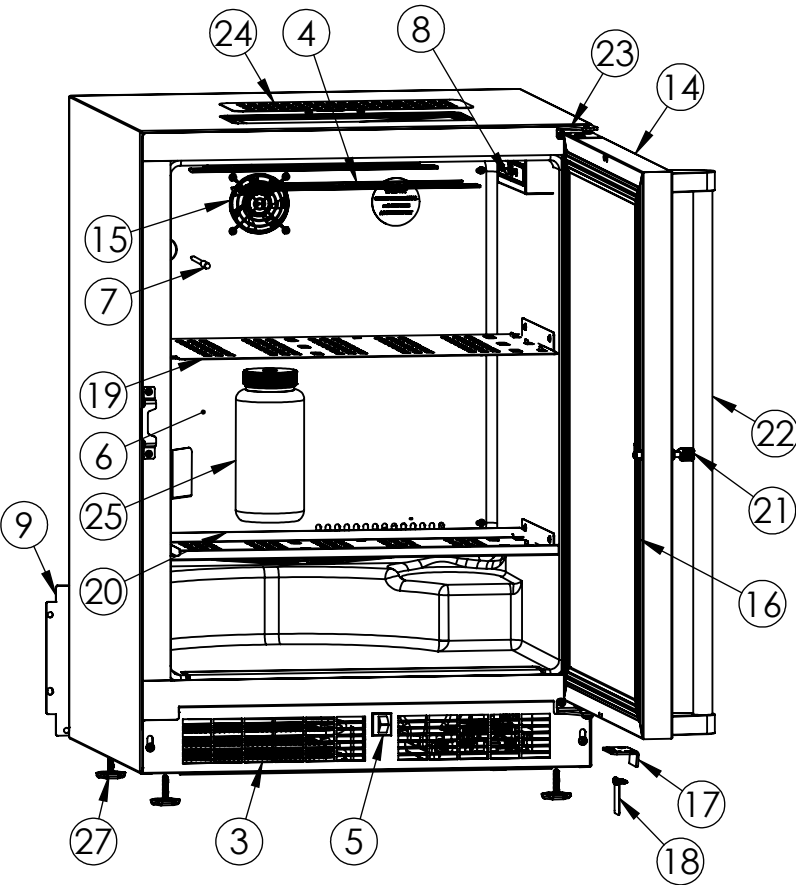

Service Parts List

marvelrefrigeration.com
616-754-5601

MOKR124-SS31A		
ITEM	DESCRIPTION	MARVEL P/N
1	CONDENSER ASSEMBLY	S41015869
2	MAIN CONTROL BOARD KIT	S42088820
3	GRILLE	S41015806-SS
4	LED LIGHT STRIP	S68100
5	BLACK ROCKER LIGHT SWITCH	42246922
6	EVAPORATOR ASSEMBLY	42249115
7	THERMISTOR ASSEMBLY	S41015903-GRY
8	UI DISPLAY KIT	S41016214-MARW
9	ACCESS COVER	S41013892
10	MECHANICAL HARNESS KIT *	S41015773
11	CONDENSER FAN ASSEMBLY	42249171
12	COMPRESSOR	S41015897
13	COMPRESSOR ELECTRICAL	S41016300
14	DOOR ASSEMBLY	S42038874
15	EVAP FAN	42249149
16	DOOR GASKET	S31580-035
17	DOOR STOP	S41015708-SS
18	STRIKER PLATE	S41015709-SS
19	HK SS UPPER SHELF	S41016278
20	HK SS LOWER SHELF	S41016279
21	KEYS(2)	S41013540
22	DOOR HANDLE	S41005295-009
23	HINGE PKG	S52411635-SS
24	GRATE-SUMP	S41014006
25	DRAIN BOTTLE	S41013382
26	DRAIN PAN	42242055
27	LEG LEVELERS (4)	42243808
28	POWER CORD	S41050606
29	CARTON ASSEMBLY *	42249633

* NOT PICTURED