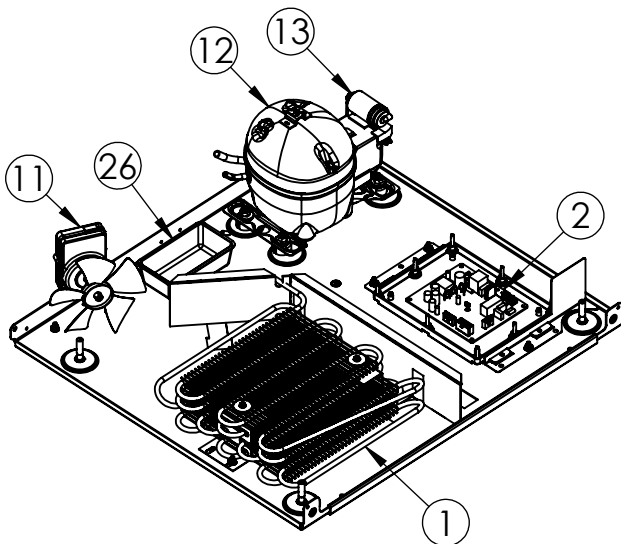

Service Parts List

marvelrefrigeration.com
616-754-5601

MOKR124-SS31A		
ITEM	DESCRIPTION	MARVEL P/N
1	CONDENSER ASSEMBLY	S41015869
2	MAIN CONTROL BOARD KIT	S42088820
3	GRILLE	S41015806-SS
4	LED LIGHT STRIP	S68100
5	BLACK ROCKER LIGHT SWITCH	42246922
6	EVAPORATOR ASSEMBLY	42249115
7	THERMISTOR ASSEMBLY	S41015903-GRY
8	UI DISPLAY KIT	S41016214-MARW
9	ACCESS COVER	S41013892
10	MECHANICAL HARNESS KIT *	S41015773
11	CONDENSER FAN ASSEMBLY	42249171
12	COMPRESSOR	S41015897
13	COMPRESSOR ELECTRICAL	S41016300
14	DOOR ASSEMBLY	S42038874
15	EVAP FAN	42249149
16	DOOR GASKET	S31580-035
17	DOOR STOP	S41015708-SS
18	STRIKER PLATE	S41015709-SS
19	HK SS UPPER SHELF	S41016278
20	HK SS LOWER SHELF	S41016279
21	KEYS(2)	S41013540
22	DOOR HANDLE	S41005295-009
23	HINGE PKG	S52411635-SS
24	GRATE-SUMP	S41014006
25	DRAIN BOTTLE	S41013382
26	DRAIN PAN	42242055
27	LEG LEVELERS (4)	42243808
28	POWER CORD	S41050606
29	CARTON ASSEMBLY *	42249633

* NOT PICTURED