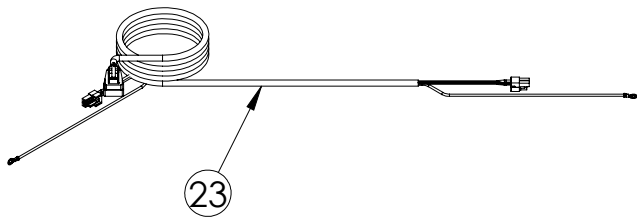

Service Parts List

marvelrefrigeration.com
616-754-5601

MODR224-SS71A		
ITEM	DESCRIPTION	MARVEL P/N
1	CONDENSER ASSEMBLY	S41015869
2	CONTROL BOARD	S68177
3	GRILLE	S41013213-SS
4	LED LIGHT STRIP	S68100
5	WHITE ROCKER SWITCH	42248044
6	THERMISTOR ASSEMBLY	S41015903-GRY
7	UI DISPLAY KIT	S41016217-MAR
8	ACCESS COVER	S41013888
9	115v MECHANICAL HARNESS KIT*	S41015773
10	CONDENSER FAN ASSEMBLY	42249159
11	EMBRACO COMPRESSOR	S41015395
12	COMPRESSOR ELECTRICALS	S41015921
13	EVAPORATOR ASSEMBLY	42249115
14	EVAP FAN	42249149
15	UPPER DRAWER ASSEMBLY	S42418866
16	LOWER DRAWER ASSEMBLY	S42418833
17	DOOR HANDLE	42246072
18	UPPER DRAWER GASKET	S31580-066
19	KEYS (2)	S41013540
20	LH DRAWER SLIDE	S41013219-LH
21	RH DRAWER SLIDE	S41013219-RH
22	LEG LEVELERS (4)	42243808
23	POWER CORD	S41050606
24	ANTI TIP BRACKET	42248854
25	DRAIN PAN	S41013227
26	DRIER	S41013226
27	MAIN CONTROL BOARD KIT	S42088795
28	EVAP THERMISTOR	S68092
29	CARTON ASSEMBLY*	42249633
30	LOWER DRAWER GASKET	S31580-042

* NOT PICTURED