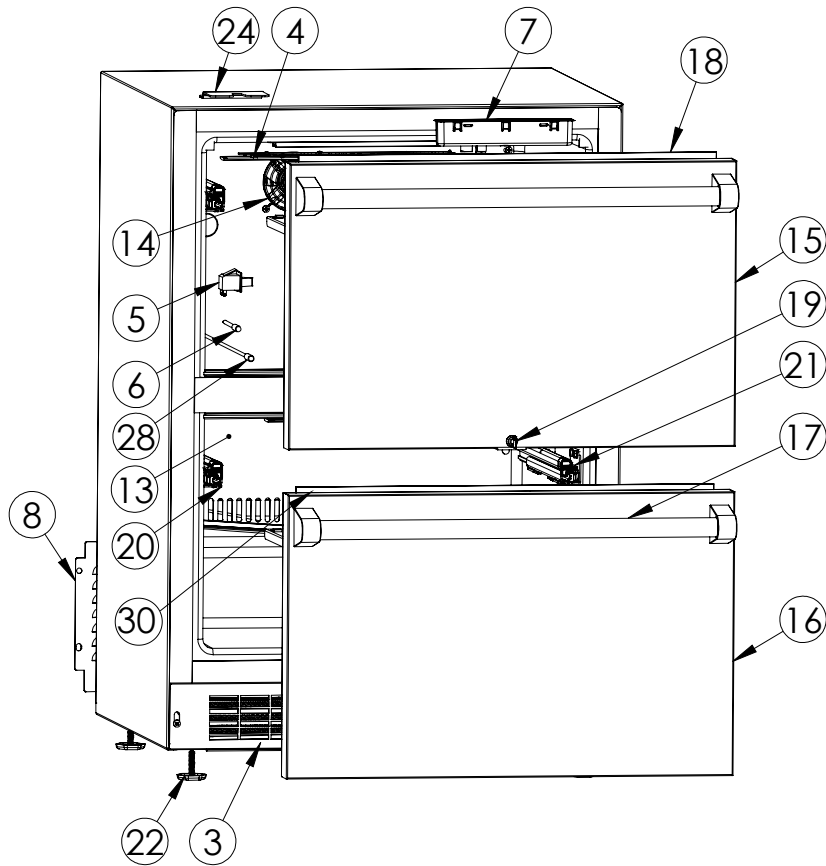

Service Parts List

marvelrefrigeration.com
616-754-5601

MODR224-SS71A		
ITEM	DESCRIPTION	MARVEL P/N
1	CONDENSER ASSEMBLY	S41015869
2	CONTROL BOARD	S68177
3	GRILLE	S41013213-SS
4	LED LIGHT STRIP	S68100
5	WHITE ROCKER SWITCH	42248044
6	THERMISTOR ASSEMBLY	S41015903-GRY
7	UI DISPLAY KIT	S41016217-MAR
8	ACCESS COVER	S41013888
9	115v MECHANICAL HARNESS KIT*	S41015773
10	CONDENSER FAN ASSEMBLY	42249159
11	EMBRACO COMPRESSOR	S41015395
12	COMPRESSOR ELECTRICALS	S41015921
13	EVAPORATOR ASSEMBLY	42249115
14	EVAP FAN	42249149
15	UPPER DRAWER ASSEMBLY	S42418866
16	LOWER DRAWER ASSEMBLY	S42418833
17	DOOR HANDLE	42246072
18	UPPER DRAWER GASKET	S31580-066
19	KEYS (2)	S41013540
20	LH DRAWER SLIDE	S41013219-LH
21	RH DRAWER SLIDE	S41013219-RH
22	LEG LEVELERS (4)	42243808
23	POWER CORD	S41050606
24	ANTI TIP BRACKET	42248854
25	DRAIN PAN	S41013227
26	DRIER	S41013226
27	MAIN CONTROL BOARD KIT	S42088795
28	EVAP THERMISTOR	S68092
29	CARTON ASSEMBLY*	42249633
30	LOWER DRAWER GASKET	S31580-042

* NOT PICTURED