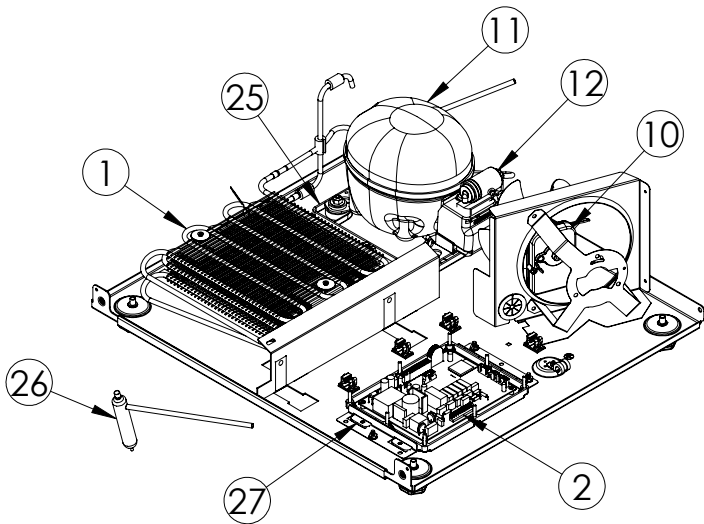

Service Parts List

marvelrefrigeration.com
616-754-5601

MODR224-SS71A		
ITEM	DESCRIPTION	MARVEL P/N
1	CONDENSER ASSEMBLY	S41015869
2	CONTROL BOARD	S68177
3	GRILLE	S41013213-SS
4	LED LIGHT STRIP	S68100
5	WHITE ROCKER SWITCH	42248044
6	THERMISTOR ASSEMBLY	S41015903-GRY
7	UI DISPLAY KIT	S41016217-MAR
8	ACCESS COVER	S41013888
9	115v MECHANICAL HARNESS KIT*	S41015773
10	CONDENSER FAN ASSEMBLY	42249159
11	EMBRACO COMPRESSOR	S41015395
12	COMPRESSOR ELECTRICALS	S41015921
13	EVAPORATOR ASSEMBLY	42249115
14	EVAP FAN	42249149
15	UPPER DRAWER ASSEMBLY	S42418866
16	LOWER DRAWER ASSEMBLY	S42418833
17	DOOR HANDLE	42246072
18	UPPER DRAWER GASKET	S31580-066
19	KEYS (2)	S41013540
20	LH DRAWER SLIDE	S41013219-LH
21	RH DRAWER SLIDE	S41013219-RH
22	LEG LEVELERS (4)	42243808
23	POWER CORD	S41050606
24	ANTI TIP BRACKET	42248854
25	DRAIN PAN	S41013227
26	DRIER	S41013226
27	MAIN CONTROL BOARD KIT	S42088795
28	EVAP THERMISTOR	S68092
29	CARTON ASSEMBLY*	42249633
30	LOWER DRAWER GASKET	S31580-042

* NOT PICTURED