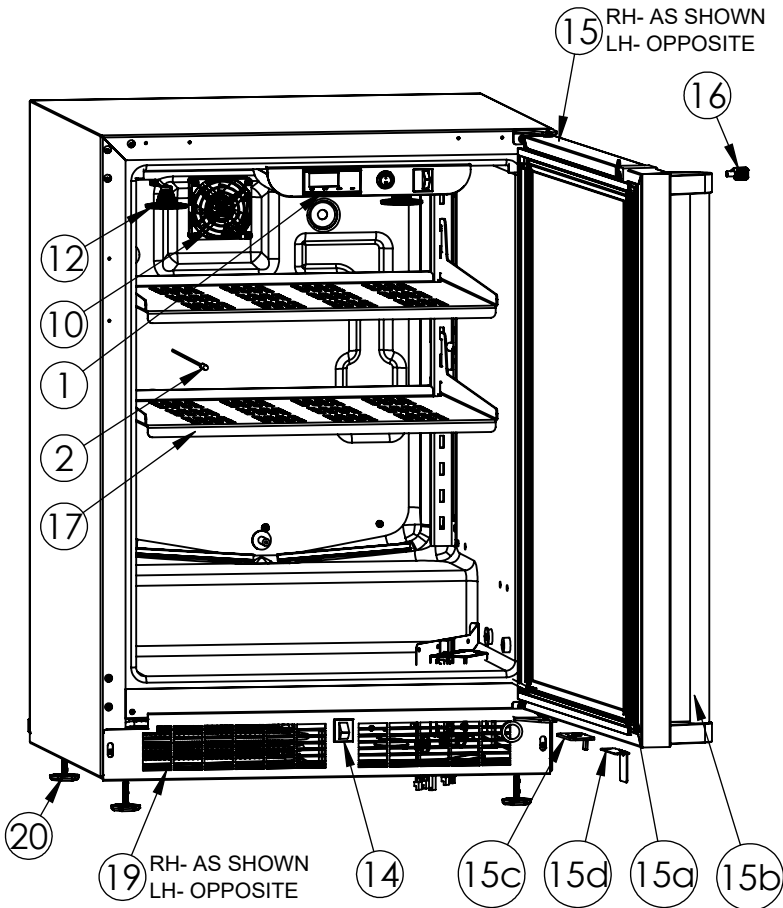

# Service Parts List

marvelrefrigeration.com  
800-223-3900

MO24RAS1LS1/MO24RAS1RS1		
Item	Description	Marvel P/N
1	Display Board	S41050506
2	Cabinet Thermistor	42249157
3	Defrost Thermistor	42249157
4	Main Board	S41050526-07
5	Embraco Compressor	42249211
6	5uF Run Cap	S41013510
7	Evaporator & Heat Exchanger	42249115
8	Condenser	42249374
9	Condenser Fan Motor, Blade & Shroud	42249159
10	Evap Fan	42249149
11	Fan Power Supply	42248893
12	White LED Light	42249105
13	LED Power Supply	42248894
14	Black Rocker Light Switch	42246922
15	LH SS Door RH SS Door 15a. Black Gasket: S31580-034 15b. Pro Handle: 42249126 15c. Door stop: 42249353(LH) or 42249352(RH) 15d. Striker Plate: S41014415-BLK	42249180 42249181
16	Set Of (2) Keys	42244506
17	Perforated Metal Shelf	S41013646-SS
18	Mechanical Switch Convert Kit -LH Mechanical Switch Convert Kit -RH	42249363 42249362
19	LH SS Grille RH SS Grille	42249463 42249462
20	Leveling Legs(4)	42243808
21	Power Cord	42248243