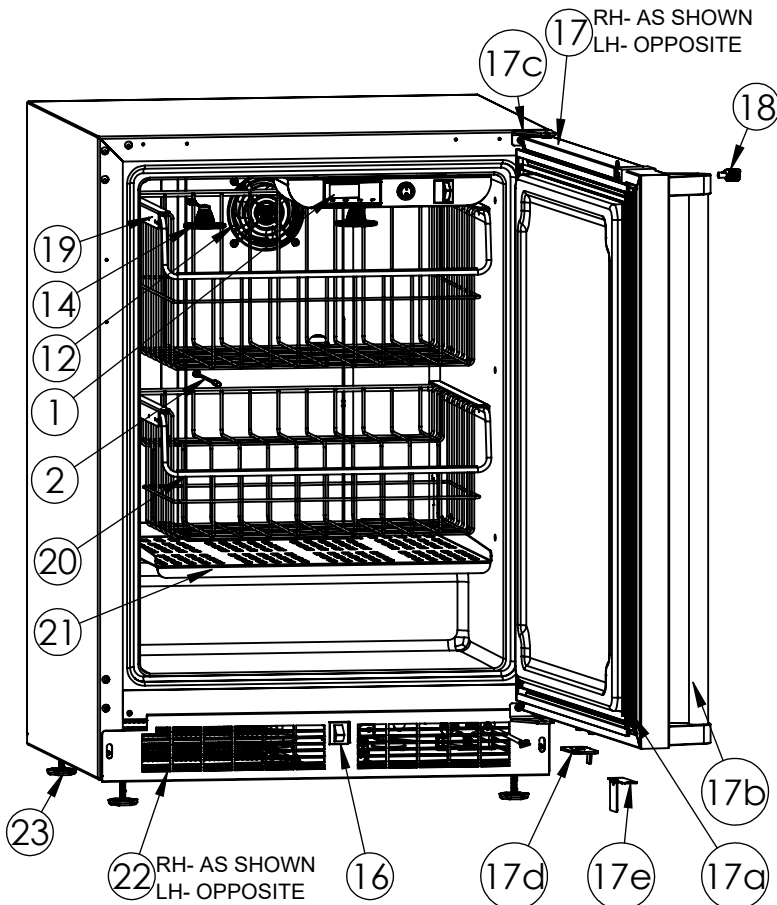

Service Parts List

marvelrefrigeration.com
800-223-3900

MO24FAS1LS1/MO24FAS1RS1		
Item	Description	Marvel P/N
1	Display Board	S41050506
2	Cabinet Thermistor	S41050531
3	Defrost Thermistor	S41050531
4	Main Board	S41050526-12
5	Embraco Compressor	42249577
6	Evaporator	S41014110
7	Drier	S41013226
8	Condenser	42249374
9	Defrost Heater	42249372
10	Defrost Thermostat	S41013590
11	Condenser Fan Motor, Blade, & Shroud	42249159
12	Evap Fan	S41014253
13	Fan Power Supply	42248893
14	White LED Light Switch	42249105
15	LED Power Supply	42248894
16	Black Rocker Light Switch	42246922
17	LH Stainless Steel Door RH Stainless Steel Door 17a. Black Gasket: S31580-034 17b. Pro Handle: 42249126 17c. SS Hinge PKG: 42249146(LH) Or 42249140 17d. Door Stop: 42249563(LH) Or 42249564(RH) 17e. Striker Plate: S41014415-SS	42249599 42249598
18	Set of (2) Keys	S41013540
19	Upper Freezer Basket with Glides	42249550
20	Lower Freezer Basket with Glides	42249549
21	Freezer Shelf	S41014225-SS
22	LH SS Grille RH SS Grille	S41014404-SL S41014404-SR
23	Leveling Legs(4)	42243808
24	Power Cord	42248243