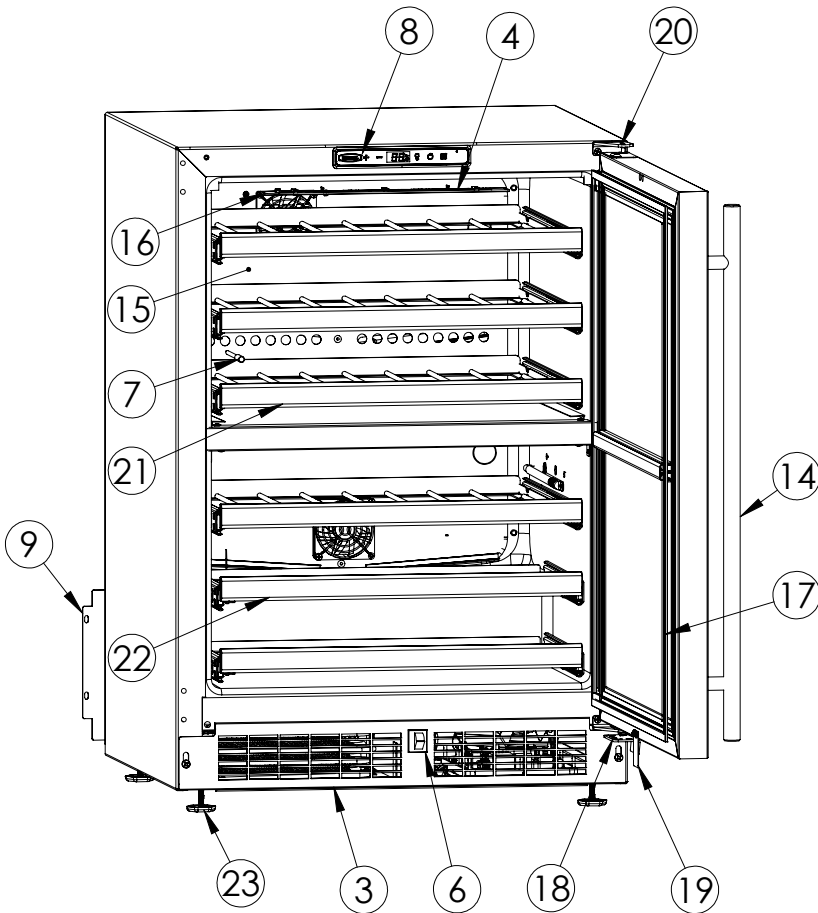

Service Parts List

marvelrefrigeration.com
616-754-5601

MLWD224-SS01A

ITEM	DESCRIPTION	MARVEL P/N
1	CONDENSER ASSEMBLY	S42419034
2	MAIN CONTROL BOARD KIT	S42088795
3	GRILLE	S41015806-BLK
4	LED LIGHT STRIP	S68100
5	CONTROL BOARD	S68177
6	DOOR ROCKER LIGHT SWITCH	42246922
7	THERMISTOR ASSEMBLY	S41015903-BLK
8	UI DISPLAY KIT	S68167-01
9	ACCESS COVER	S41016192
10	115v MECHANICAL HARNESS KIT *	S41016110
11	CONDENSER FAN MOTOR	S42419042
12	EMBRACO COMPRESSOR	S41015395
13	COMPRESSOR ELECTRICALS	S41015921
14	DOOR ASSEMBLY	S42038868
15	EVAPORATOR ASSEMBLY	S42419044
16	EVAP FAN ASSEMBLY	S41016094
17	DOOR GASKET	S31580-035
18	DOOR STOP	S41015708-BLK
19	STRIKER PLATE	S41015709-BLK
20	HINGE KIT	S52411635-CHR
21	UPPER WINE SHELF	S42138842-NAT
22	LOWER WINE SHELF	S42138857-NAT
23	LEG LEVELERS (4)	42243808
24	POWER CORD	S41050606
25	CARTON ASSEMBLY *	42249633

* NOT PICTURED