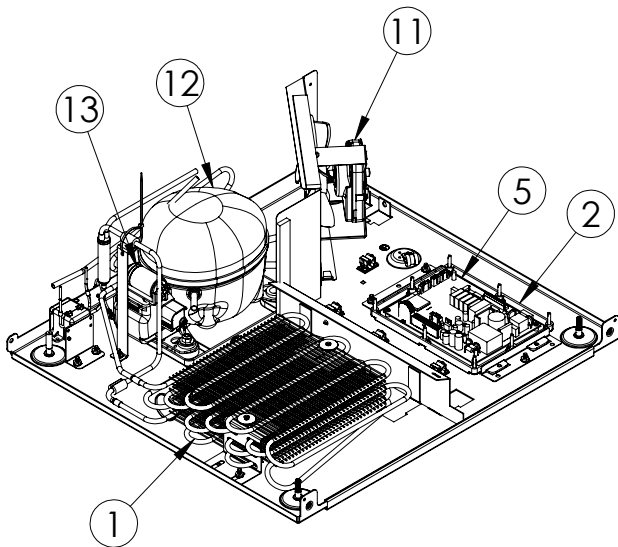

Service Parts List

marvelrefrigeration.com
616-754-5601

MLWD224-SS01A

ITEM	DESCRIPTION	MARVEL P/N
1	CONDENSER ASSEMBLY	S42419034
2	MAIN CONTROL BOARD KIT	S42088795
3	GRILLE	S41015806-BLK
4	LED LIGHT STRIP	S68100
5	CONTROL BOARD	S68177
6	DOOR ROCKER LIGHT SWITCH	42246922
7	THERMISTOR ASSEMBLY	S41015903-BLK
8	UI DISPLAY KIT	S68167-01
9	ACCESS COVER	S41016192
10	115v MECHANICAL HARNESS KIT *	S41016110
11	CONDENSER FAN MOTOR	S42419042
12	EMBRACO COMPRESSOR	S41015395
13	COMPRESSOR ELECTRICALS	S41015921
14	DOOR ASSEMBLY	S42038868
15	EVAPORATOR ASSEMBLY	S42419044
16	EVAP FAN ASSEMBLY	S41016094
17	DOOR GASKET	S31580-035
18	DOOR STOP	S41015708-BLK
19	STRIKER PLATE	S41015709-BLK
20	HINGE KIT	S52411635-CHR
21	UPPER WINE SHELF	S42138842-NAT
22	LOWER WINE SHELF	S42138857-NAT
23	LEG LEVELERS (4)	42243808
24	POWER CORD	S41050606
25	CARTON ASSEMBLY *	42249633

* NOT PICTURED