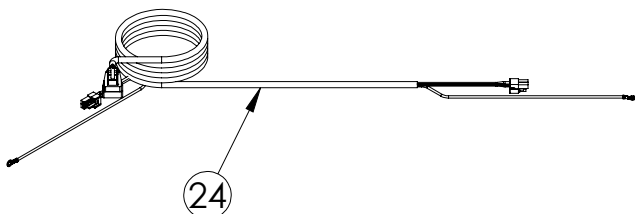

Service Parts List

marvelrefrigeration.com
616-754-5601

MLWD224-SS01A

ITEM	DESCRIPTION	MARVEL P/N
1	CONDENSER ASSEMBLY	S42419034
2	MAIN CONTROL BOARD KIT	S42088795
3	GRILLE	S41015806-BLK
4	LED LIGHT STRIP	S68100
5	CONTROL BOARD	S68177
6	DOOR ROCKER LIGHT SWITCH	42246922
7	THERMISTOR ASSEMBLY	S41015903-BLK
8	UI DISPLAY KIT	S68167-01
9	ACCESS COVER	S41016192
10	115v MECHANICAL HARNESS KIT *	S41016110
11	CONDENSER FAN MOTOR	S42419042
12	EMBRACO COMPRESSOR	S41015395
13	COMPRESSOR ELECTRICALS	S41015921
14	DOOR ASSEMBLY	S42038868
15	EVAPORATOR ASSEMBLY	S42419044
16	EVAP FAN ASSEMBLY	S41016094
17	DOOR GASKET	S31580-035
18	DOOR STOP	S41015708-BLK
19	STRIKER PLATE	S41015709-BLK
20	HINGE KIT	S52411635-CHR
21	UPPER WINE SHELF	S42138842-NAT
22	LOWER WINE SHELF	S42138857-NAT
23	LEG LEVELERS (4)	42243808
24	POWER CORD	S41050606
25	CARTON ASSEMBLY *	42249633

* NOT PICTURED