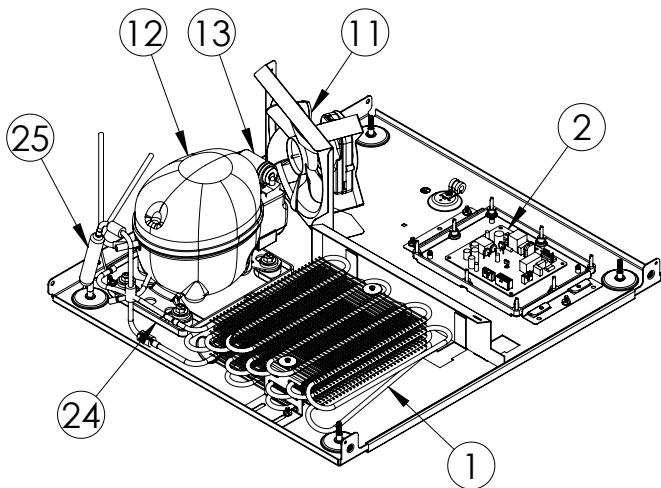

Service Parts List

marvelrefrigeration.com
616-754-5601

MLWC324-SS01A		
ITEM	DESCRIPTION	MARVEL P/N
1	CONDENSER ASSEMBLY	S41015869
2	MAIN CONTROL BOARD KIT	S42088820
3	GRILLE	S41015806-SS
4	LED LIGHT STRIP	S68100
5	BLACK ROCKER LIGHT SWITCH	42246922
6	EVAPORATOR ASSEMBLY	42249115
7	THERMISTOR ASSEMBLY	S41015903-BLK
8	UI DISPLAY KIT	S68166-01
9	ACCESS COVER	S41015716
10	MECHANICAL HARNESS KIT*	S41015773
11	CONDENSER FAN ASSEMBLY	42249159
12	COMPRESSOR	S41015395
13	COMPRESSOR ELECTRICALS	S41015921
14	DOOR ASSEMBLY	S42038739
15	EVAP FAN	42249149
16	DOOR GASKET	S31580-035
17	DOOR STOP	S41015708-BLK
18	STRIKER PLATE	S41015709-BLK
19	HINGE PKG	S52411635-CHR
20	DISPLAY RACK	S42138843-NAT
21	8-BOTTLE WINE RACK	S42138842-NAT
22	LEG LEVELERS (4)	42243808
23	POWER CORD	S41050606
24	DRAIN PAN	S41013227
25	DRIER	S41013226
26	CARTON ASSEMBLY*	42249633

* NOT PICTURED