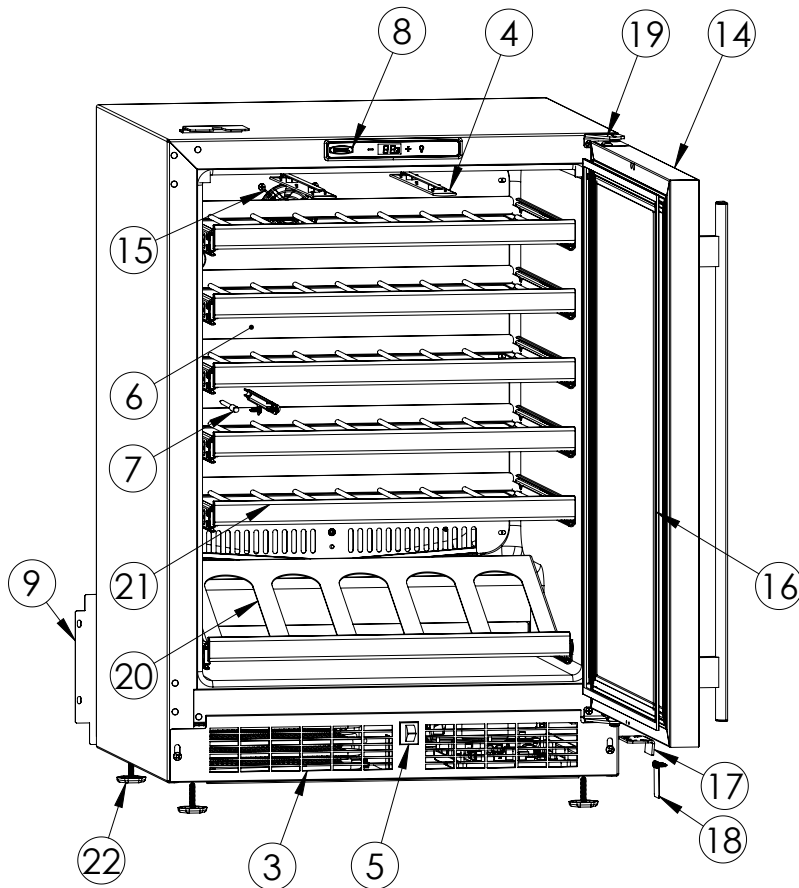

Service Parts List

marvelrefrigeration.com
616-754-5601

MLWC324-SS01A		
ITEM	DESCRIPTION	MARVEL P/N
1	CONDENSER ASSEMBLY	S41015869
2	MAIN CONTROL BOARD KIT	S42088820
3	GRILLE	S41015806-SS
4	LED LIGHT STRIP	S68100
5	BLACK ROCKER LIGHT SWITCH	42246922
6	EVAPORATOR ASSEMBLY	42249115
7	THERMISTOR ASSEMBLY	S41015903-BLK
8	UI DISPLAY KIT	S68166-01
9	ACCESS COVER	S41015716
10	MECHANICAL HARNESS KIT*	S41015773
11	CONDENSER FAN ASSEMBLY	42249159
12	COMPRESSOR	S41015395
13	COMPRESSOR ELECTRICALS	S41015921
14	DOOR ASSEMBLY	S42038739
15	EVAP FAN	42249149
16	DOOR GASKET	S31580-035
17	DOOR STOP	S41015708-BLK
18	STRIKER PLATE	S41015709-BLK
19	HINGE PKG	S52411635-CHR
20	DISPLAY RACK	S42138843-NAT
21	8-BOTTLE WINE RACK	S42138842-NAT
22	LEG LEVELERS (4)	42243808
23	POWER CORD	S41050606
24	DRAIN PAN	S41013227
25	DRIER	S41013226
26	CARTON ASSEMBLY*	42249633

* NOT PICTURED