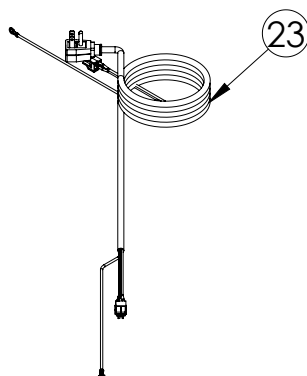

Service Parts List

marvelrefrigeration.com
616-754-5601

MLWC324-SS01A		
ITEM	DESCRIPTION	MARVEL P/N
1	CONDENSER ASSEMBLY	S41015869
2	MAIN CONTROL BOARD KIT	S42088820
3	GRILLE	S41015806-SS
4	LED LIGHT STRIP	S68100
5	BLACK ROCKER LIGHT SWITCH	42246922
6	EVAPORATOR ASSEMBLY	42249115
7	THERMISTOR ASSEMBLY	S41015903-BLK
8	UI DISPLAY KIT	S68166-01
9	ACCESS COVER	S41015716
10	MECHANICAL HARNESS KIT*	S41015773
11	CONDENSER FAN ASSEMBLY	42249159
12	COMPRESSOR	S41015395
13	COMPRESSOR ELECTRICALS	S41015921
14	DOOR ASSEMBLY	S42038739
15	EVAP FAN	42249149
16	DOOR GASKET	S31580-035
17	DOOR STOP	S41015708-BLK
18	STRIKER PLATE	S41015709-BLK
19	HINGE PKG	S52411635-CHR
20	DISPLAY RACK	S42138843-NAT
21	8-BOTTLE WINE RACK	S42138842-NAT
22	LEG LEVELERS (4)	42243808
23	POWER CORD	S41050606
24	DRAIN PAN	S41013227
25	DRIER	S41013226
26	CARTON ASSEMBLY*	42249633

* NOT PICTURED