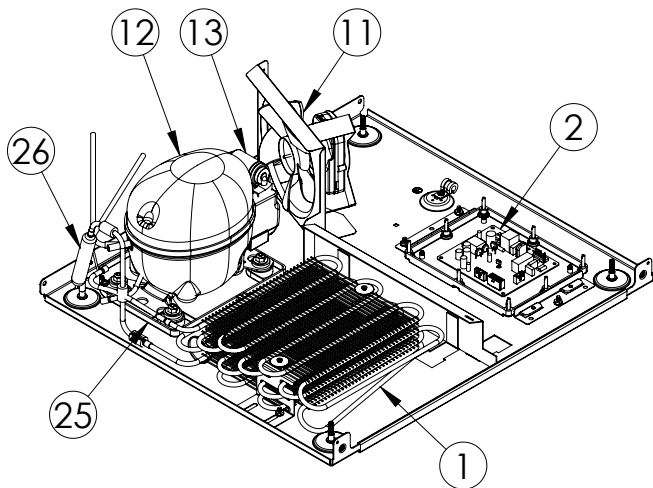

Service Parts List

marvelrefrigeration.com
616-754-5601

MLWC224-SG01A		
ITEM	DESCRIPTION	MARVEL P/N
1	CONDENSER ASSEMBLY	S41015869
2	MAIN CONTROL BOARD KIT	S42088820
3	GRILLE	S41015806-SS
4	LED LIGHT STRIP	S68100
5	BLACK ROCKER LIGHT SWITCH	42246922
6	EVAPORATOR ASSEMBLY	42249115
7	THERMISTOR ASSEMBLY	S41015903-BLK
8	UI DISPLAY KIT	S68166-01
9	ACCESS COVER	S41015716
10	MECHANICAL HARNESS KIT*	S41015773
11	CONDENSER FAN ASSEMBLY	42249159
12	COMPRESSOR	S41015395
13	COMPRESSOR ELECTRICALS	S41015921
14	DOOR ASSEMBLY	S42038748
15	EVAP FAN	42249149
16	DOOR GASKET	S31580-035
17	DOOR STOP	S41015708-BLK
18	STRIKER PLATE	S41015709-BLK
19	HINGE PKG	S52411635-CHR
20	LOWER DISPLAY WINE RACK	S42138843-NAT
21	DISPLAY WINE RACK	S42138844-NAT
22	SLIDING WINE RACK	S42138845-NAT
23	LEG LEVELERS (4)	42243808
24	POWER CORD	S41050606
25	DRAIN PAN	S41013227
26	DRIER	S41013226
27	CARTON ASSEMBLY*	42249633

* NOT PICTURED