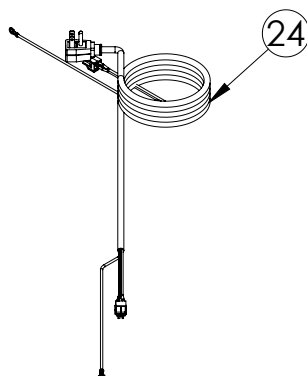

Service Parts List

marvelrefrigeration.com
616-754-5601

MLWC224-SG01A		
ITEM	DESCRIPTION	MARVEL P/N
1	CONDENSER ASSEMBLY	S41015869
2	MAIN CONTROL BOARD KIT	S42088820
3	GRILLE	S41015806-SS
4	LED LIGHT STRIP	S68100
5	BLACK ROCKER LIGHT SWITCH	42246922
6	EVAPORATOR ASSEMBLY	42249115
7	THERMISTOR ASSEMBLY	S41015903-BLK
8	UI DISPLAY KIT	S68166-01
9	ACCESS COVER	S41015716
10	MECHANICAL HARNESS KIT*	S41015773
11	CONDENSER FAN ASSEMBLY	42249159
12	COMPRESSOR	S41015395
13	COMPRESSOR ELECTRICALS	S41015921
14	DOOR ASSEMBLY	S42038748
15	EVAP FAN	42249149
16	DOOR GASKET	S31580-035
17	DOOR STOP	S41015708-BLK
18	STRIKER PLATE	S41015709-BLK
19	HINGE PKG	S52411635-CHR
20	LOWER DISPLAY WINE RACK	S42138843-NAT
21	DISPLAY WINE RACK	S42138844-NAT
22	SLIDING WINE RACK	S42138845-NAT
23	LEG LEVELERS (4)	42243808
24	POWER CORD	S41050606
25	DRAIN PAN	S41013227
26	DRIER	S41013226
27	CARTON ASSEMBLY*	42249633

* NOT PICTURED