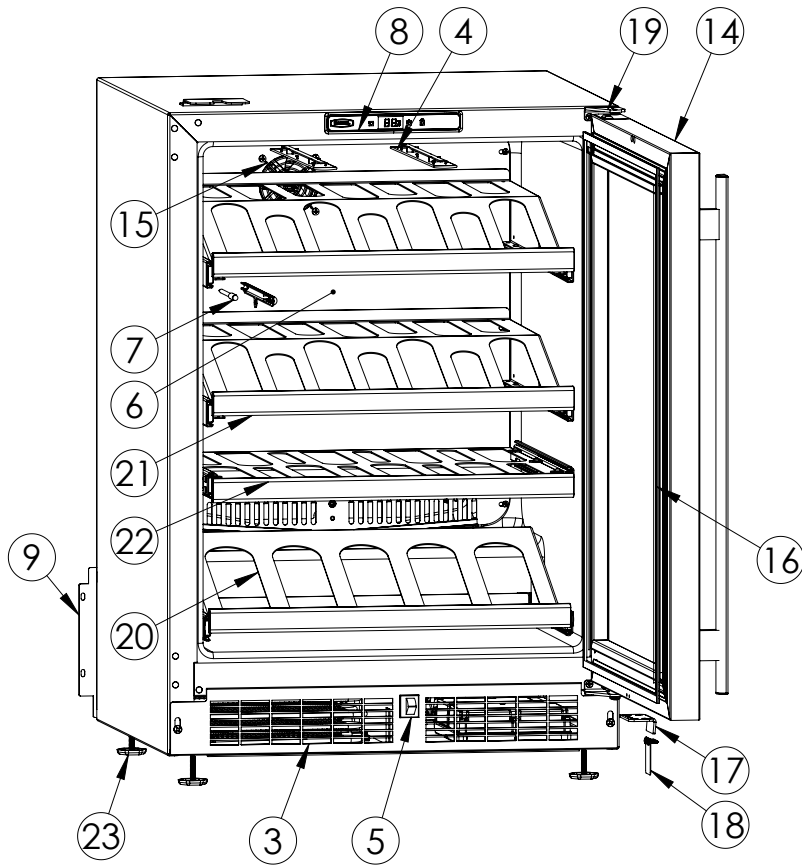

Service Parts List

marvelrefrigeration.com
616-754-5601

MLWC224-SG01A		
ITEM	DESCRIPTION	MARVEL P/N
1	CONDENSER ASSEMBLY	S41015869
2	MAIN CONTROL BOARD KIT	S42088820
3	GRILLE	S41015806-SS
4	LED LIGHT STRIP	S68100
5	BLACK ROCKER LIGHT SWITCH	42246922
6	EVAPORATOR ASSEMBLY	42249115
7	THERMISTOR ASSEMBLY	S41015903-BLK
8	UI DISPLAY KIT	S68166-01
9	ACCESS COVER	S41015716
10	MECHANICAL HARNESS KIT*	S41015773
11	CONDENSER FAN ASSEMBLY	42249159
12	COMPRESSOR	S41015395
13	COMPRESSOR ELECTRICALS	S41015921
14	DOOR ASSEMBLY	S42038748
15	EVAP FAN	42249149
16	DOOR GASKET	S31580-035
17	DOOR STOP	S41015708-BLK
18	STRIKER PLATE	S41015709-BLK
19	HINGE PKG	S52411635-CHR
20	LOWER DISPLAY WINE RACK	S42138843-NAT
21	DISPLAY WINE RACK	S42138844-NAT
22	SLIDING WINE RACK	S42138845-NAT
23	LEG LEVELERS (4)	42243808
24	POWER CORD	S41050606
25	DRAIN PAN	S41013227
26	DRIER	S41013226
27	CARTON ASSEMBLY*	42249633

* NOT PICTURED