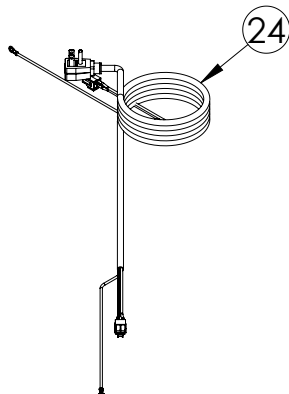

Service Parts List

marvelrefrigeration.com
616-754-5601

MLWC215-SS01A		
ITEM	DESCRIPTION	MARVEL P/N
1	CONDENSER ASSEMBLY	42249375
2	MAIN CONTROL BOARD KIT	S42088705
3	GRILLE	S41015692-SS
4	LED LIGHT STRIP	S68100
5	CONTROL BOARD	S68176
6	BLACK ROCKER LIGHT SWITCH	42246922
7	THERMISTOR ASSEMBLY	S41015903-BLK
8	UI DISPLAY KIT	S68166-01
9	ACCESS COVER	S41015923
10	MECHANICAL HARNESS KIT*	S41015773
11	CONDENSER FAN MOTOR	42248161
12	CONDENSER FAN BLADE	42248160
13	COMPRESSOR	S41015395
14	COMPRESSOR ELECTRICALS	S41015921
15	EVAPORATOR ASSEMBLY	42249373
16	DOOR ASSEMBLY	S42038738
17	EVAP FAN	42249149
18	DOOR GASKET	S31580-052
19	DOOR STOP	S41015708-BLK
20	STRIKER PLATE	S41015709-BLK
21	HINGE PKG	S52411635-CHR
22	4-BOTTLE WINE RACK	S42138841-NAT
23	LEG LEVELERS (4)	42243808
24	POWER CORD	S41050606
25	DRAIN PAN	S41013227
26	CARTON ASSEMBLY*	42249632

* NOT PICTURED