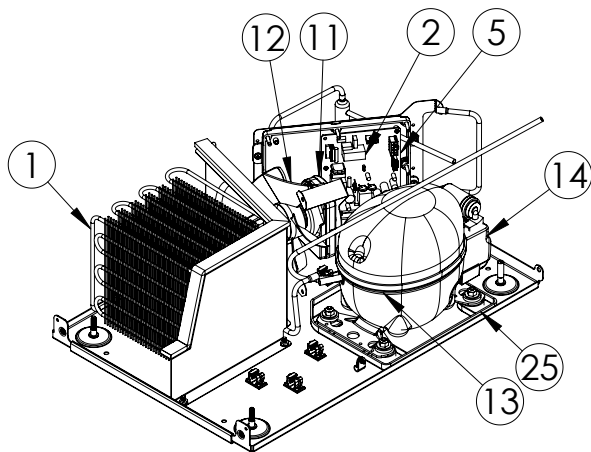

Service Parts List

marvelrefrigeration.com
616-754-5601

MLWC215-SS01A		
ITEM	DESCRIPTION	MARVEL P/N
1	CONDENSER ASSEMBLY	42249375
2	MAIN CONTROL BOARD KIT	S42088705
3	GRILLE	S41015692-SS
4	LED LIGHT STRIP	S68100
5	CONTROL BOARD	S68176
6	BLACK ROCKER LIGHT SWITCH	42246922
7	THERMISTOR ASSEMBLY	S41015903-BLK
8	UI DISPLAY KIT	S68166-01
9	ACCESS COVER	S41015923
10	MECHANICAL HARNESS KIT*	S41015773
11	CONDENSER FAN MOTOR	42248161
12	CONDENSER FAN BLADE	42248160
13	COMPRESSOR	S41015395
14	COMPRESSOR ELECTRICALS	S41015921
15	EVAPORATOR ASSEMBLY	42249373
16	DOOR ASSEMBLY	S42038738
17	EVAP FAN	42249149
18	DOOR GASKET	S31580-052
19	DOOR STOP	S41015708-BLK
20	STRIKER PLATE	S41015709-BLK
21	HINGE PKG	S52411635-CHR
22	4-BOTTLE WINE RACK	S42138841-NAT
23	LEG LEVELERS (4)	42243808
24	POWER CORD	S41050606
25	DRAIN PAN	S41013227
26	CARTON ASSEMBLY*	42249632

* NOT PICTURED