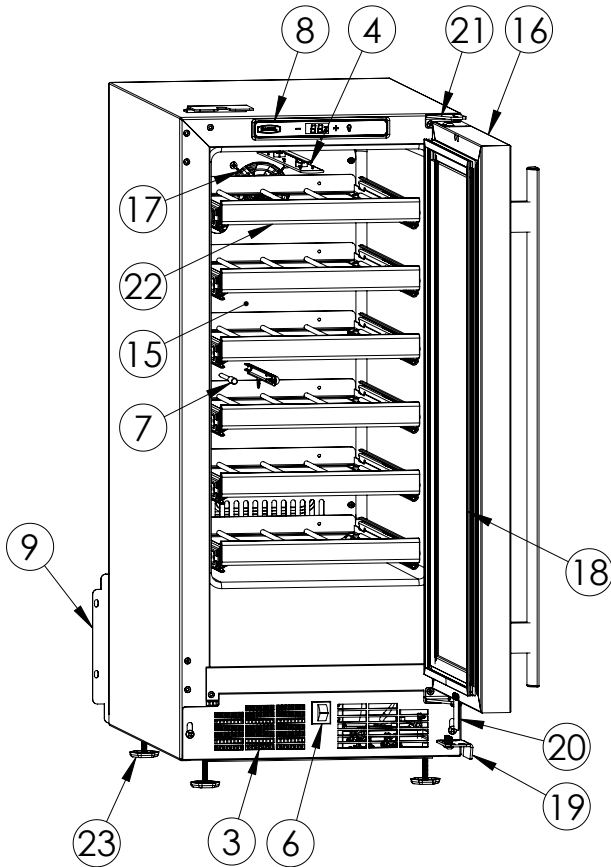

Service Parts List

marvelrefrigeration.com
616-754-5601

MLWC215-SS01A		
ITEM	DESCRIPTION	MARVEL P/N
1	CONDENSER ASSEMBLY	42249375
2	MAIN CONTROL BOARD KIT	S42088705
3	GRILLE	S41015692-SS
4	LED LIGHT STRIP	S68100
5	CONTROL BOARD	S68176
6	BLACK ROCKER LIGHT SWITCH	42246922
7	THERMISTOR ASSEMBLY	S41015903-BLK
8	UI DISPLAY KIT	S68166-01
9	ACCESS COVER	S41015923
10	MECHANICAL HARNESS KIT*	S41015773
11	CONDENSER FAN MOTOR	42248161
12	CONDENSER FAN BLADE	42248160
13	COMPRESSOR	S41015395
14	COMPRESSOR ELECTRICALS	S41015921
15	EVAPORATOR ASSEMBLY	42249373
16	DOOR ASSEMBLY	S42038738
17	EVAP FAN	42249149
18	DOOR GASKET	S31580-052
19	DOOR STOP	S41015708-BLK
20	STRIKER PLATE	S41015709-BLK
21	HINGE PKG	S52411635-CHR
22	4-BOTTLE WINE RACK	S42138841-NAT
23	LEG LEVELERS (4)	42243808
24	POWER CORD	S41050606
25	DRAIN PAN	S41013227
26	CARTON ASSEMBLY*	42249632

* NOT PICTURED