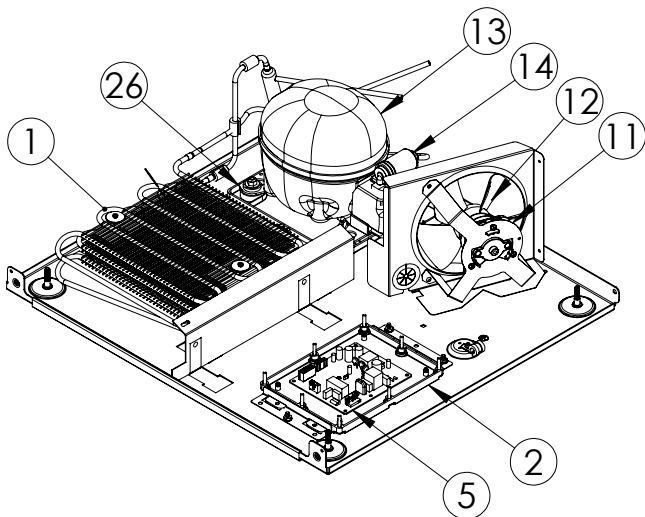

Service Parts List

marvelrefrigeration.com
616-754-5601

MLWC124-SG01A		
ITEM	DESCRIPTION	MARVEL P/N
1	CONDENSER ASSEMBLY	S41015869
2	MAIN CONTROL BOARD KIT	S42088820
3	GRILLE	S41015806-BLK
4	LED LIGHT STRIP	S68100
5	CONTROL BOARD	S68176
6	BLACK ROCKER LIGHT SWITCH	42246922
7	THERMISTOR ASSEMBLY	S41015903-BLK
8	UI DISPLAY KIT	S68166-01
9	ACCESS COVER	S41015716
10	MECHANICAL HARNESS KIT *	S41015773
11	CONDENSER FAN MOTOR	42248161
12	CONDENSER FAN BLADE	42248160
13	EMBRACO COMPRESSOR	S41015395
14	COMPRESSOR ELECTRICALS	S41015921
15	EVAPORATOR ASSEMBLY	42249115
16	DOOR ASSEMBLY	S42038748
17	EVAP FAN	42249149
18	DOOR GASKET	S31580-035
19	DOOR STOP	S41015708-SS
20	STRIKER PLATE	S41015709-BLK
21	HINGE PKG	S52411635-CHR
22	WINE SHELF	S42138903
23	BOTTLE CRADLE	42249056
24	LEG LEVELERS (4)	42243808
25	POWER CORD	S41050606
26	DRAIN PAN	S41013227
27	CARTON ASSEMBLY *	42249633

*NOT PICTURED