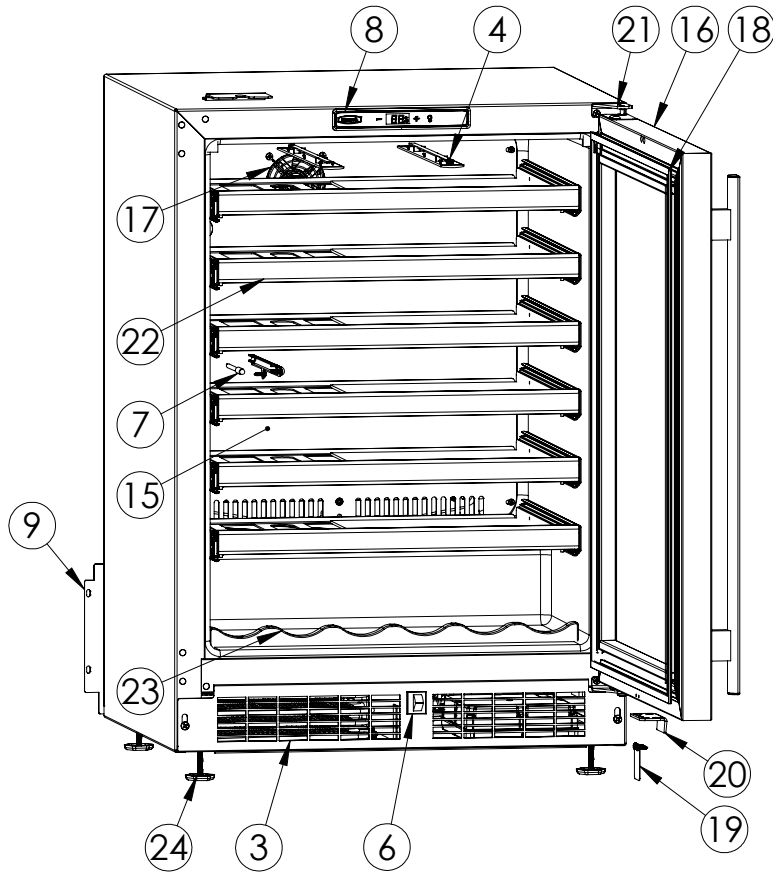

Service Parts List

marvelrefrigeration.com
616-754-5601

MLWC124-SG01A		
ITEM	DESCRIPTION	MARVEL P/N
1	CONDENSER ASSEMBLY	S41015869
2	MAIN CONTROL BOARD KIT	S42088820
3	GRILLE	S41015806-BLK
4	LED LIGHT STRIP	S68100
5	CONTROL BOARD	S68176
6	BLACK ROCKER LIGHT SWITCH	42246922
7	THERMISTOR ASSEMBLY	S41015903-BLK
8	UI DISPLAY KIT	S68166-01
9	ACCESS COVER	S41015716
10	MECHANICAL HARNESS KIT *	S41015773
11	CONDENSER FAN MOTOR	42248161
12	CONDENSER FAN BLADE	42248160
13	EMBRACO COMPRESSOR	S41015395
14	COMPRESSOR ELECTRICALS	S41015921
15	EVAPORATOR ASSEMBLY	42249115
16	DOOR ASSEMBLY	S42038748
17	EVAP FAN	42249149
18	DOOR GASKET	S31580-035
19	DOOR STOP	S41015708-SS
20	STRIKER PLATE	S41015709-BLK
21	HINGE PKG	S52411635-CHR
22	WINE SHELF	S42138903
23	BOTTLE CRADLE	42249056
24	LEG LEVELERS (4)	42243808
25	POWER CORD	S41050606
26	DRAIN PAN	S41013227
27	CARTON ASSEMBLY *	42249633

*NOT PICTURED