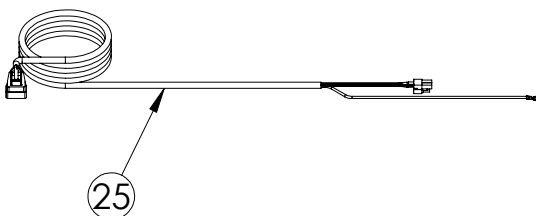

Service Parts List

marvelrefrigeration.com
616-754-5601

MLWC124-SG01A		
ITEM	DESCRIPTION	MARVEL P/N
1	CONDENSER ASSEMBLY	S41015869
2	MAIN CONTROL BOARD KIT	S42088820
3	GRILLE	S41015806-BLK
4	LED LIGHT STRIP	S68100
5	CONTROL BOARD	S68176
6	BLACK ROCKER LIGHT SWITCH	42246922
7	THERMISTOR ASSEMBLY	S41015903-BLK
8	UI DISPLAY KIT	S68166-01
9	ACCESS COVER	S41015716
10	MECHANICAL HARNESS KIT *	S41015773
11	CONDENSER FAN MOTOR	42248161
12	CONDENSER FAN BLADE	42248160
13	EMBRACO COMPRESSOR	S41015395
14	COMPRESSOR ELECTRICALS	S41015921
15	EVAPORATOR ASSEMBLY	42249115
16	DOOR ASSEMBLY	S42038748
17	EVAP FAN	42249149
18	DOOR GASKET	S31580-035
19	DOOR STOP	S41015708-SS
20	STRIKER PLATE	S41015709-BLK
21	HINGE PKG	S52411635-CHR
22	WINE SHELF	S42138903
23	BOTTLE CRADLE	42249056
24	LEG LEVELERS (4)	42243808
25	POWER CORD	S41050606
26	DRAIN PAN	S41013227
27	CARTON ASSEMBLY *	42249633

*NOT PICTURED