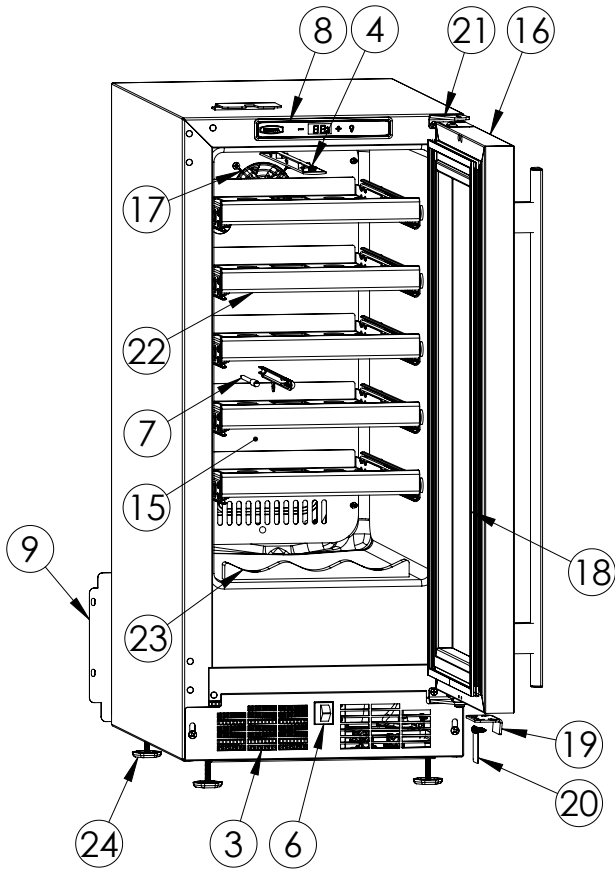

Service Parts List

marvelrefrigeration.com
616-754-5601

| MLWC115-SG01A | | |
|---------------|---------------------------|-------------------------------|
| ITEM | DESCRIPTION | MARVEL P/N |
| 1 | CONDENSER ASSEMBLY | 42249375 |
| 2 | MAIN CONTROL BOARD KIT | S42088705 |
| 3 | GRILLE | S41015692-SS |
| 4 | LED LIGHT STRIP | S68100 |
| 5 | CONTROL BOARD | S68176 |
| 6 | BLACK ROCKER LIGHT SWITCH | 42246922 |
| 7 | THERMISTOR ASSEMBLY | S41015903-BLK |
| 8 | UI DISPLAY KIT | S68166-01 |
| 9 | ACCESS COVER | S41015923 |
| 10 | WIRE HARNESS KIT* | S41015773 |
| 11 | CONDENSER FAN MOTOR | 42248161 |
| 12 | CONDENSER FAN BLADE | 42248160 |
| 13 | COMPRESSOR | S41015395 |
| 14 | COMPRESSOR ELECTRICALS | S41015921 |
| 15 | EVAPORATOR ASSEMBLY | 42249373 |
| 16 | DOOR ASSEMBLY | S42038746 |
| 17 | EVAP FAN | 42249149 |
| 18 | DOOR GASKET | S31580-052 |
| 19 | DOOR STOP | S41015708-BLK |
| 20 | STRIKER PLATE | S41015709-BLK |
| 21 | HINGE PKG | S52411635-CHR |
| 22 | SHELF ASSEMBLY | S42138916-NAT |
| 23 | BOTTLE CRADLE | 42248474 |
| 24 | LEG LEVELERS (4) | 42243808 |
| 25 | POWER CORD | S41050606 |
| 26 | DRAIN PAN | S41013227 |
| 27 | CARTON ASSEMBLY* | 42249632 |

* NOT PICTURED