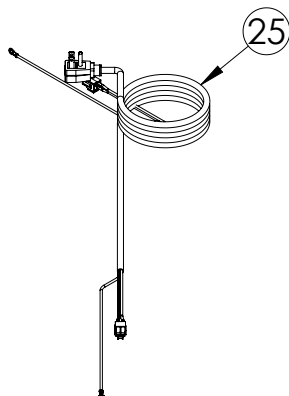

Service Parts List

marvelrefrigeration.com
616-754-5601

| MLWC115-SG01A | | |
|---------------|---------------------------|-------------------------------|
| ITEM | DESCRIPTION | MARVEL P/N |
| 1 | CONDENSER ASSEMBLY | 42249375 |
| 2 | MAIN CONTROL BOARD KIT | S42088705 |
| 3 | GRILLE | S41015692-SS |
| 4 | LED LIGHT STRIP | S68100 |
| 5 | CONTROL BOARD | S68176 |
| 6 | BLACK ROCKER LIGHT SWITCH | 42246922 |
| 7 | THERMISTOR ASSEMBLY | S41015903-BLK |
| 8 | UI DISPLAY KIT | S68166-01 |
| 9 | ACCESS COVER | S41015923 |
| 10 | WIRE HARNESS KIT* | S41015773 |
| 11 | CONDENSER FAN MOTOR | 42248161 |
| 12 | CONDENSER FAN BLADE | 42248160 |
| 13 | COMPRESSOR | S41015395 |
| 14 | COMPRESSOR ELECTRICALS | S41015921 |
| 15 | EVAPORATOR ASSEMBLY | 42249373 |
| 16 | DOOR ASSEMBLY | S42038746 |
| 17 | EVAP FAN | 42249149 |
| 18 | DOOR GASKET | S31580-052 |
| 19 | DOOR STOP | S41015708-BLK |
| 20 | STRIKER PLATE | S41015709-BLK |
| 21 | HINGE PKG | S52411635-CHR |
| 22 | SHELF ASSEMBLY | S42138916-NAT |
| 23 | BOTTLE CRADLE | 42248474 |
| 24 | LEG LEVELERS (4) | 42243808 |
| 25 | POWER CORD | S41050606 |
| 26 | DRAIN PAN | S41013227 |
| 27 | CARTON ASSEMBLY* | 42249632 |

* NOT PICTURED