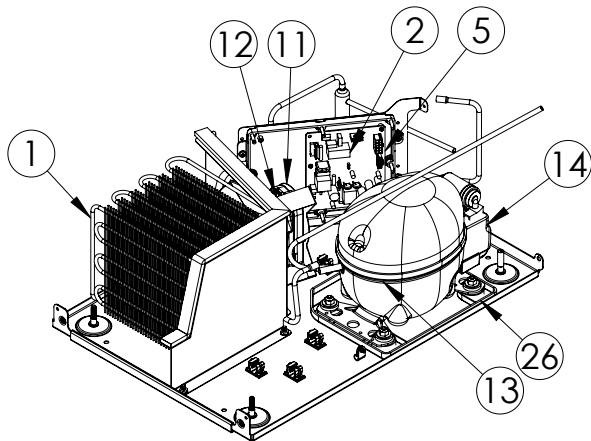

Service Parts List

marvelrefrigeration.com
616-754-5601

| MLWC115-SG01A | | |
|---------------|---------------------------|-------------------------------|
| ITEM | DESCRIPTION | MARVEL P/N |
| 1 | CONDENSER ASSEMBLY | 42249375 |
| 2 | MAIN CONTROL BOARD KIT | S42088705 |
| 3 | GRILLE | S41015692-SS |
| 4 | LED LIGHT STRIP | S68100 |
| 5 | CONTROL BOARD | S68176 |
| 6 | BLACK ROCKER LIGHT SWITCH | 42246922 |
| 7 | THERMISTOR ASSEMBLY | S41015903-BLK |
| 8 | UI DISPLAY KIT | S68166-01 |
| 9 | ACCESS COVER | S41015923 |
| 10 | WIRE HARNESS KIT* | S41015773 |
| 11 | CONDENSER FAN MOTOR | 42248161 |
| 12 | CONDENSER FAN BLADE | 42248160 |
| 13 | COMPRESSOR | S41015395 |
| 14 | COMPRESSOR ELECTRICALS | S41015921 |
| 15 | EVAPORATOR ASSEMBLY | 42249373 |
| 16 | DOOR ASSEMBLY | S42038746 |
| 17 | EVAP FAN | 42249149 |
| 18 | DOOR GASKET | S31580-052 |
| 19 | DOOR STOP | S41015708-BLK |
| 20 | STRIKER PLATE | S41015709-BLK |
| 21 | HINGE PKG | S52411635-CHR |
| 22 | SHELF ASSEMBLY | S42138916-NAT |
| 23 | BOTTLE CRADLE | 42248474 |
| 24 | LEG LEVELERS (4) | 42243808 |
| 25 | POWER CORD | S41050606 |
| 26 | DRAIN PAN | S41013227 |
| 27 | CARTON ASSEMBLY* | 42249632 |

* NOT PICTURED