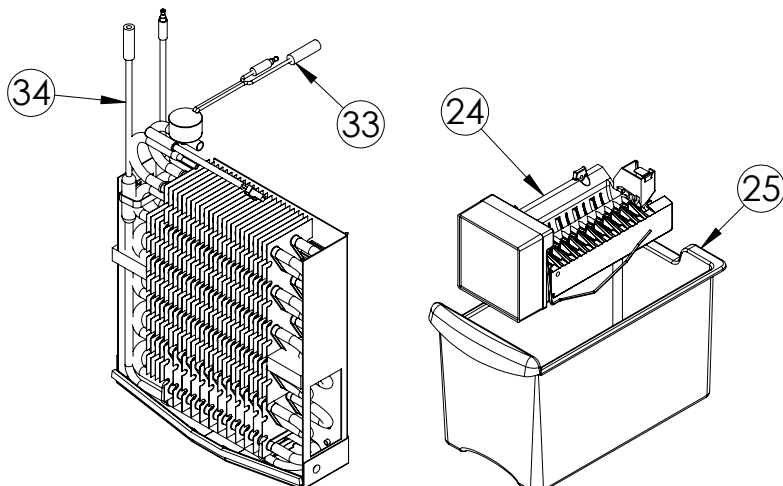

Service Parts List

marvelrefrigeration.com
616-754-5601

MLRI224-SS01A		
ITEM	DESCRIPTION	MARVEL P/N
1	CONDENSER ASSEMBLY	42249374
2	MAIN CONTROL BOARD KIT	S42088795
3	GRILLE	S41015806-BLK
4	LED LIGHT STRIP	S68100
5	CONTROL BOARD	S68177
6	REED SWITCH	42246922
7	THERMISTOR ASSEMBLY	S41015903-GRY
8	UI DISPLAY KIT	S68167-01
9	ACCESS COVER	S41016032
10	MECHANICAL HARNESS *	S41016213
11	CONDENSER FAN MOTOR	42249159
12	COMPRESSOR	S41015689
13	COMPRESSOR ELECTRICALS	S41015922
14	EVAPORATOR ASSEMBLY	S41013571
15	DOOR ASSEMBLY	S42038968
16	EVAP FAN	S41014253
17	FRIDGE FAN	S41013096
18	DOOR GASKET	S31580-035
19	HINGE KIT	S52411635-CHR
20	STRIKER PLATE	S41015709-BLK
21	DOOR STOP	S41015708-BLK
22	FREEZER DIVIDER	S42418881
23	FREEZER DOOR	S42418976
24	ICE MAKER KIT	S67041-01
25	ICE BUCKET	S41013552-CLR
26	HALF SHELF	S42138539-WHT
27	CRISPER SHELF	42249325
28	CRISPER BIN	42249326
29	LEG LEVELERS (4)	42243808
30	POWER CORD	S41050606
31	DRIER	S41013226
32	DRAIN PAN	S41013227
33	DEFROST HEATER	42249372
34	DEFROST THERMOSTAT	S41013590
35	CARTON ASSEMBLY *	42249633

* NOT PICTURED