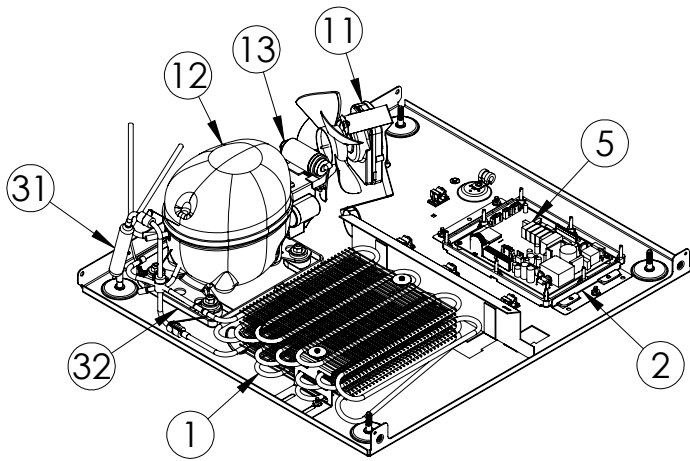

Service Parts List

marvelrefrigeration.com
616-754-5601

MLRI224-SS01A		
ITEM	DESCRIPTION	MARVEL P/N
1	CONDENSER ASSEMBLY	42249374
2	MAIN CONTROL BOARD KIT	S42088795
3	GRILLE	S41015806-BLK
4	LED LIGHT STRIP	S68100
5	CONTROL BOARD	S68177
6	REED SWITCH	42246922
7	THERMISTOR ASSEMBLY	S41015903-GRY
8	UI DISPLAY KIT	S68167-01
9	ACCESS COVER	S41016032
10	MECHANICAL HARNESS *	S41016213
11	CONDENSER FAN MOTOR	42249159
12	COMPRESSOR	S41015689
13	COMPRESSOR ELECTRICALS	S41015922
14	EVAPORATOR ASSEMBLY	S41013571
15	DOOR ASSEMBLY	S42038968
16	EVAP FAN	S41014253
17	FRIDGE FAN	S41013096
18	DOOR GASKET	S31580-035
19	HINGE KIT	S52411635-CHR
20	STRIKER PLATE	S41015709-BLK
21	DOOR STOP	S41015708-BLK
22	FREEZER DIVIDER	S42418881
23	FREEZER DOOR	S42418976
24	ICE MAKER KIT	S67041-01
25	ICE BUCKET	S41013552-CLR
26	HALF SHELF	S42138539-WHT
27	CRISPER SHELF	42249325
28	CRISPER BIN	42249326
29	LEG LEVELERS (4)	42243808
30	POWER CORD	S41050606
31	DRIER	S41013226
32	DRAIN PAN	S41013227
33	DEFROST HEATER	42249372
34	DEFROST THERMOSTAT	S41013590
35	CARTON ASSEMBLY *	42249633

* NOT PICTURED