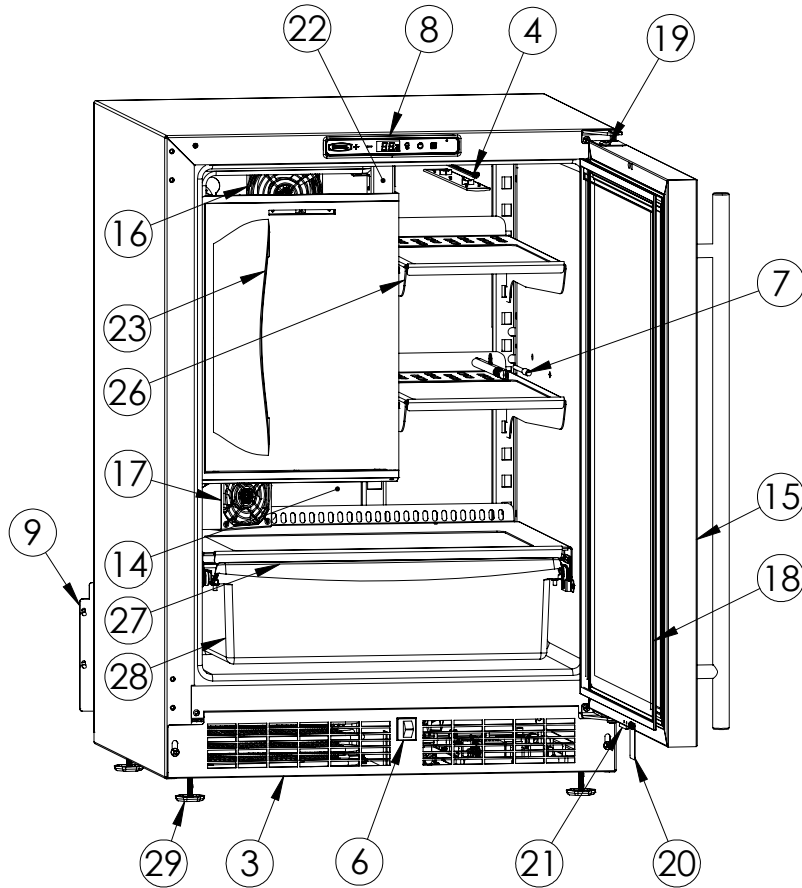

Service Parts List

marvelrefrigeration.com
616-754-5601

MLRI224-SS01A		
ITEM	DESCRIPTION	MARVEL P/N
1	CONDENSER ASSEMBLY	42249374
2	MAIN CONTROL BOARD KIT	S42088795
3	GRILLE	S41015806-BLK
4	LED LIGHT STRIP	S68100
5	CONTROL BOARD	S68177
6	REED SWITCH	42246922
7	THERMISTOR ASSEMBLY	S41015903-GRY
8	UI DISPLAY KIT	S68167-01
9	ACCESS COVER	S41016032
10	MECHANICAL HARNESS *	S41016213
11	CONDENSER FAN MOTOR	42249159
12	COMPRESSOR	S41015689
13	COMPRESSOR ELECTRICALS	S41015922
14	EVAPORATOR ASSEMBLY	S41013571
15	DOOR ASSEMBLY	S42038968
16	EVAP FAN	S41014253
17	FRIDGE FAN	S41013096
18	DOOR GASKET	S31580-035
19	HINGE KIT	S52411635-CHR
20	STRIKER PLATE	S41015709-BLK
21	DOOR STOP	S41015708-BLK
22	FREEZER DIVIDER	S42418881
23	FREEZER DOOR	S42418976
24	ICE MAKER KIT	S67041-01
25	ICE BUCKET	S41013552-CLR
26	HALF SHELF	S42138539-WHT
27	CRISPER SHELF	42249325
28	CRISPER BIN	42249326
29	LEG LEVELERS (4)	42243808
30	POWER CORD	S41050606
31	DRIER	S41013226
32	DRAIN PAN	S41013227
33	DEFROST HEATER	42249372
34	DEFROST THERMOSTAT	S41013590
35	CARTON ASSEMBLY *	42249633

* NOT PICTURED