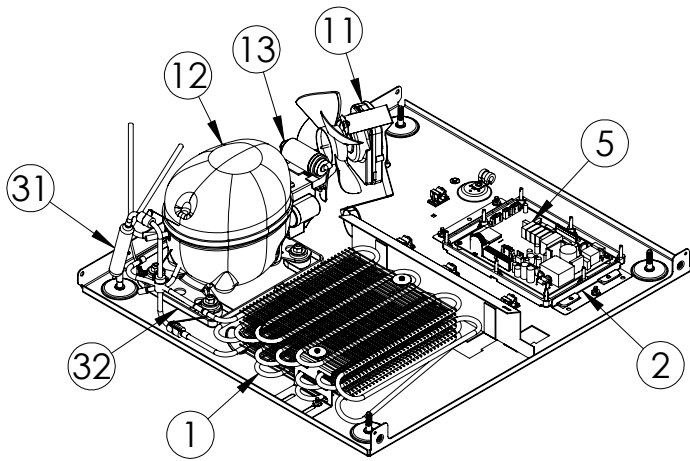

# Service Parts List

marvelrefrigeration.com  
616-754-5601

| MLRI224-SS01A |                        |               |
|---------------|------------------------|---------------|
| ITEM          | DESCRIPTION            | MARVEL P/N    |
| 1             | CONDENSER ASSEMBLY     | 42249374      |
| 2             | MAIN CONTROL BOARD KIT | S42088795     |
| 3             | GRILLE                 | S41015806-BLK |
| 4             | LED LIGHT STRIP        | S68100        |
| 5             | CONTROL BOARD          | S68177        |
| 6             | REED SWITCH            | 42246922      |
| 7             | THERMISTOR ASSEMBLY    | S41015903-GRY |
| 8             | UI DISPLAY KIT         | S68167-01     |
| 9             | ACCESS COVER           | S41016032     |
| 10            | MECHANICAL HARNESS *   | S41016213     |
| 11            | CONDENSER FAN MOTOR    | 42249159      |
| 12            | COMPRESSOR             | S41015689     |
| 13            | COMPRESSOR ELECTRICALS | S41015922     |
| 14            | EVAPORATOR ASSEMBLY    | S41013571     |
| 15            | DOOR ASSEMBLY          | S42038968     |
| 16            | EVAP FAN               | S41014253     |
| 17            | FRIDGE FAN             | S41013096     |
| 18            | DOOR GASKET            | S31580-035    |
| 19            | HINGE KIT              | S52411635-CHR |
| 20            | STRIKER PLATE          | S41015709-BLK |
| 21            | DOOR STOP              | S41015708-BLK |
| 22            | FREEZER DIVIDER        | S42418881     |
| 23            | FREEZER DOOR           | S42418976     |
| 24            | ICE MAKER KIT          | S67041-01     |
| 25            | ICE BUCKET             | S41013552-CLR |
| 26            | HALF SHELF             | S42138539-WHT |
| 27            | CRISPER SHELF          | 42249325      |
| 28            | CRISPER BIN            | 42249326      |
| 29            | LEG LEVELERS (4)       | 42243808      |
| 30            | POWER CORD             | S41050606     |
| 31            | DRIER                  | S41013226     |
| 32            | DRAIN PAN              | S41013227     |
| 33            | DEFROST HEATER         | 42249372      |
| 34            | DEFROST THERMOSTAT     | S41013590     |
| 35            | CARTON ASSEMBLY *      | 42249633      |