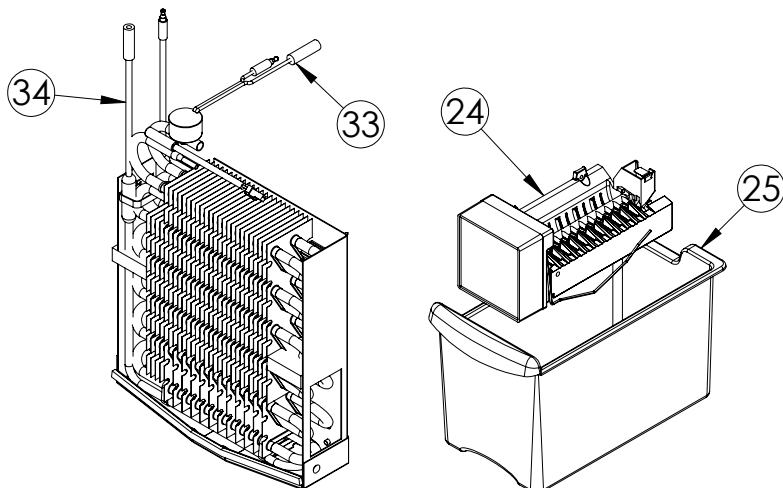

# Service Parts List

marvelrefrigeration.com  
616-754-5601

| MLRI224-SS01A |                        |               |
|---------------|------------------------|---------------|
| ITEM          | DESCRIPTION            | MARVEL P/N    |
| 1             | CONDENSER ASSEMBLY     | 42249374      |
| 2             | MAIN CONTROL BOARD KIT | S42088795     |
| 3             | GRILLE                 | S41015806-BLK |
| 4             | LED LIGHT STRIP        | S68100        |
| 5             | CONTROL BOARD          | S68177        |
| 6             | REED SWITCH            | 42246922      |
| 7             | THERMISTOR ASSEMBLY    | S41015903-GRY |
| 8             | UI DISPLAY KIT         | S68167-01     |
| 9             | ACCESS COVER           | S41016032     |
| 10            | MECHANICAL HARNESS *   | S41016213     |
| 11            | CONDENSER FAN MOTOR    | 42249159      |
| 12            | COMPRESSOR             | S41015689     |
| 13            | COMPRESSOR ELECTRICALS | S41015922     |
| 14            | EVAPORATOR ASSEMBLY    | S41013571     |
| 15            | DOOR ASSEMBLY          | S42038968     |
| 16            | EVAP FAN               | S41014253     |
| 17            | FRIDGE FAN             | S41013096     |
| 18            | DOOR GASKET            | S31580-035    |
| 19            | HINGE KIT              | S52411635-CHR |
| 20            | STRIKER PLATE          | S41015709-BLK |
| 21            | DOOR STOP              | S41015708-BLK |
| 22            | FREEZER DIVIDER        | S42418881     |
| 23            | FREEZER DOOR           | S42418976     |
| 24            | ICE MAKER KIT          | S67041-01     |
| 25            | ICE BUCKET             | S41013552-CLR |
| 26            | HALF SHELF             | S42138539-WHT |
| 27            | CRISPER SHELF          | 42249325      |
| 28            | CRISPER BIN            | 42249326      |
| 29            | LEG LEVELERS (4)       | 42243808      |
| 30            | POWER CORD             | S41050606     |
| 31            | DRIER                  | S41013226     |
| 32            | DRAIN PAN              | S41013227     |
| 33            | DEFROST HEATER         | 42249372      |
| 34            | DEFROST THERMOSTAT     | S41013590     |
| 35            | CARTON ASSEMBLY *      | 42249633      |