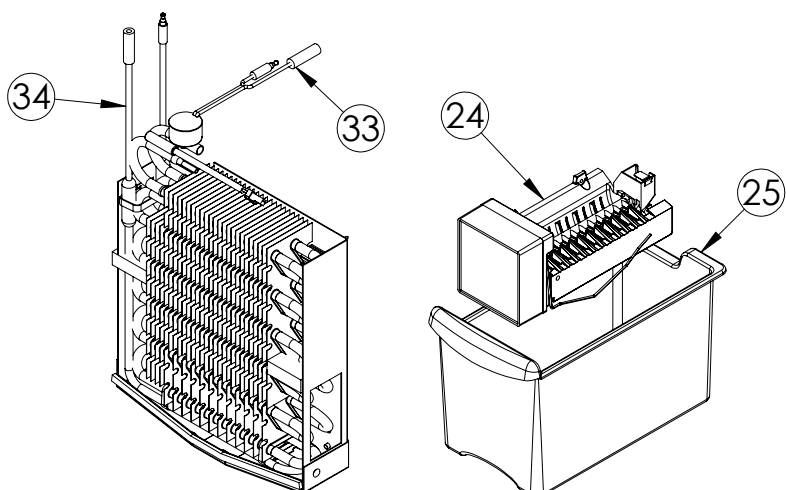

Service Parts List

marvelrefrigeration.com
616-754-5601

MLRI224-IS01A		
ITEM	DESCRIPTION	MARVEL P/N
1	CONDENSER ASSEMBLY	42249374
2	MAIN CONTROL BOARD KIT	S42088795
3	GRILLE	S41015806-BLK
4	LED LIGHT STRIP	S68100
5	CONTROL BOARD	S68177
6	REED SWITCH	42246922
7	THERMISTOR ASSEMBLY	S41015903-GRY
8	UI DISPLAY KIT	S68167-01
9	ACCESS COVER	S41016032
10	MECHANICAL HARNESS *	S41016213
11	CONDENSER FAN MOTOR	42249159
12	COMPRESSOR	S41015689
13	COMPRESSOR ELECTRICALS	S41015922
14	EVAPORATOR ASSEMBLY	S41013571
15	DOOR ASSEMBLY	S42038981
16	EVAP FAN	S41014253
17	FRIDGE FAN	S41013096
18	DOOR GASKET	S31580-035
19	HINGE KIT	S52411635-CHR
20	STRIKER PLATE	S41015709-BLK
21	DOOR STOP	S41015708-BLK
22	FREEZER DIVIDER	S42418881
23	FREEZER DOOR	S42418976
24	ICE MAKER KIT	S67041-01
25	ICE BUCKET	S41013552-CLR
26	HALF SHELF	S42138539-WHT
27	CRISPER SHELF	42249325
28	CRISPER BIN	42249326
29	LEG LEVELERS (4)	42243808
30	POWER CORD	S41050606
31	DRIER	S41013226
32	DRAIN PAN	S41013227
33	DEFROST HEATER	42249372
34	DEFROST THERMOSTAT	S41013590
35	CARTON ASSEMBLY *	42249633

* NOT PICTURED