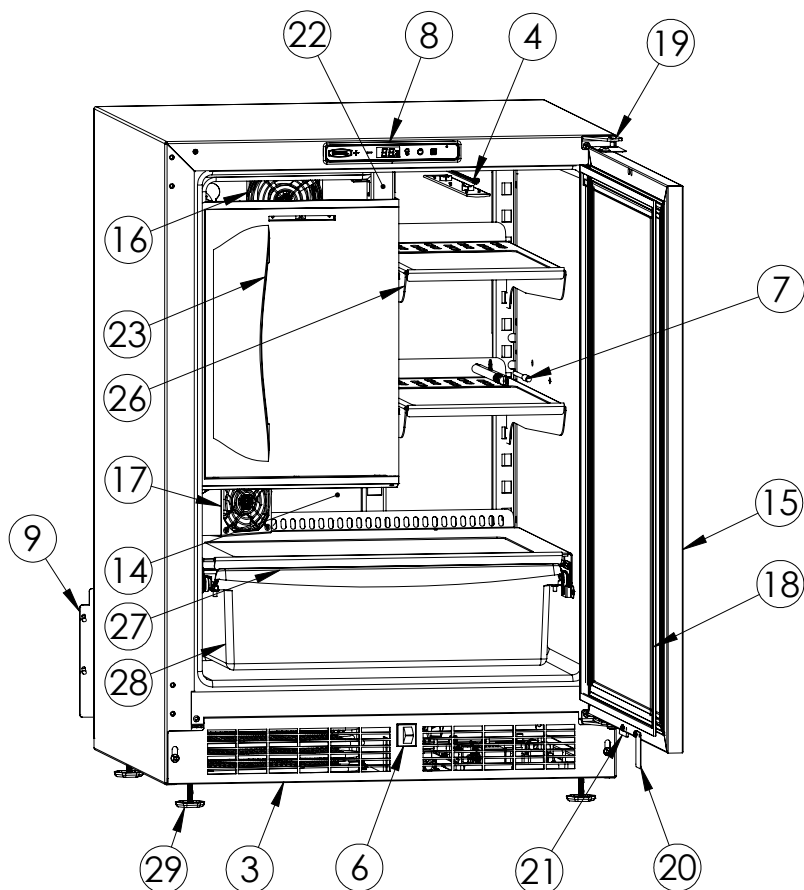

Service Parts List

marvelrefrigeration.com
616-754-5601

MLRI224-IS01A		
ITEM	DESCRIPTION	MARVEL P/N
1	CONDENSER ASSEMBLY	42249374
2	MAIN CONTROL BOARD KIT	S42088795
3	GRILLE	S41015806-BLK
4	LED LIGHT STRIP	S68100
5	CONTROL BOARD	S68177
6	REED SWITCH	42246922
7	THERMISTOR ASSEMBLY	S41015903-GRY
8	UI DISPLAY KIT	S68167-01
9	ACCESS COVER	S41016032
10	MECHANICAL HARNESS *	S41016213
11	CONDENSER FAN MOTOR	42249159
12	COMPRESSOR	S41015689
13	COMPRESSOR ELECTRICALS	S41015922
14	EVAPORATOR ASSEMBLY	S41013571
15	DOOR ASSEMBLY	S42038981
16	EVAP FAN	S41014253
17	FRIDGE FAN	S41013096
18	DOOR GASKET	S31580-035
19	HINGE KIT	S52411635-CHR
20	STRIKER PLATE	S41015709-BLK
21	DOOR STOP	S41015708-BLK
22	FREEZER DIVIDER	S42418881
23	FREEZER DOOR	S42418976
24	ICE MAKER KIT	S67041-01
25	ICE BUCKET	S41013552-CLR
26	HALF SHELF	S42138539-WHT
27	CRISPER SHELF	42249325
28	CRISPER BIN	42249326
29	LEG LEVELERS (4)	42243808
30	POWER CORD	S41050606
31	DRIER	S41013226
32	DRAIN PAN	S41013227
33	DEFROST HEATER	42249372
34	DEFROST THERMOSTAT	S41013590
35	CARTON ASSEMBLY *	42249633

* NOT PICTURED