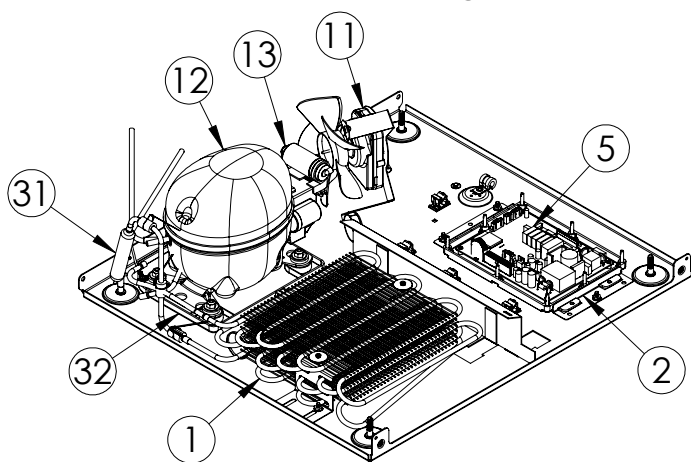

Service Parts List

marvelrefrigeration.com
616-754-5601

MLRI224-IS01A		
ITEM	DESCRIPTION	MARVEL P/N
1	CONDENSER ASSEMBLY	42249374
2	MAIN CONTROL BOARD KIT	S42088795
3	GRILLE	S41015806-BLK
4	LED LIGHT STRIP	S68100
5	CONTROL BOARD	S68177
6	REED SWITCH	42246922
7	THERMISTOR ASSEMBLY	S41015903-GRY
8	UI DISPLAY KIT	S68167-01
9	ACCESS COVER	S41016032
10	MECHANICAL HARNESS *	S41016213
11	CONDENSER FAN MOTOR	42249159
12	COMPRESSOR	S41015689
13	COMPRESSOR ELECTRICALS	S41015922
14	EVAPORATOR ASSEMBLY	S41013571
15	DOOR ASSEMBLY	S42038981
16	EVAP FAN	S41014253
17	FRIDGE FAN	S41013096
18	DOOR GASKET	S31580-035
19	HINGE KIT	S52411635-CHR
20	STRIKER PLATE	S41015709-BLK
21	DOOR STOP	S41015708-BLK
22	FREEZER DIVIDER	S42418881
23	FREEZER DOOR	S42418976
24	ICE MAKER KIT	S67041-01
25	ICE BUCKET	S41013552-CLR
26	HALF SHELF	S42138539-WHT
27	CRISPER SHELF	42249325
28	CRISPER BIN	42249326
29	LEG LEVELERS (4)	42243808
30	POWER CORD	S41050606
31	DRIER	S41013226
32	DRAIN PAN	S41013227
33	DEFROST HEATER	42249372
34	DEFROST THERMOSTAT	S41013590
35	CARTON ASSEMBLY *	42249633

* NOT PICTURED