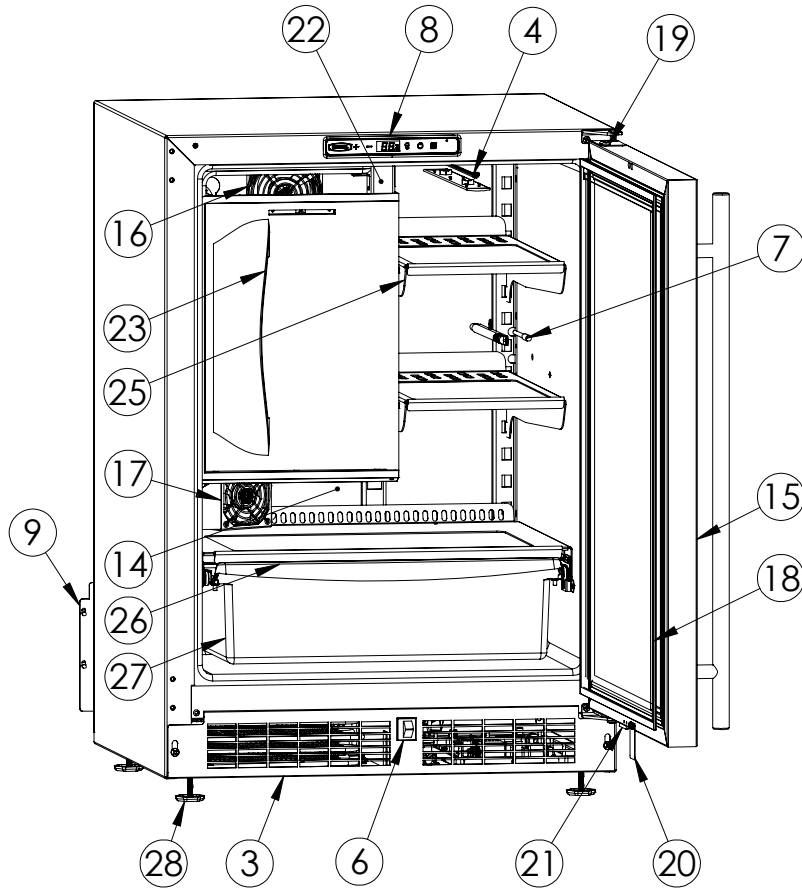

# Service Parts List

marvelrefrigeration.com  
616-754-5601

MLRF224-SS01A		
ITEM	DESCRIPTION	MARVEL P/N
1	CONDENSER ASSEMBLY	42249374
2	MAIN CONTROL BOARD KIT	S42088795
3	GRILLE	S41015806-BLK
4	LED LIGHT STRIP	S68100
5	CONTROL BOARD	S68177
6	REED SWITCH	42246922
7	THERMISTOR ASSEMBLY	S41015903-GRY
8	UI DISPLAY KIT	S68167-01
9	ACCESS COVER	S41016032
10	MECHANICAL HARNESS *	S41016213
11	CONDENSER FAN MOTOR	42249159
12	COMPRESSOR	S41015689
13	COMPRESSOR ELECTRICALS	S41015922
14	EVAPORATOR ASSEMBLY	S41013571
15	DOOR ASSEMBLY	S42038968
16	EVAP FAN	S41014253
17	FRIDGE FAN	S41013096
18	DOOR GASKET	S31580-035
19	HINGE KIT	S52411635-CHR
20	STRIKER PLATE	S41015709-BLK
21	DOOR STOP	S41015708-BLK
22	FREEZER DIVIDER	S42418881
23	FREEZER DOOR	S42418976
24	FREEZER SHELF	S41013605-WHT
25	HALF SHELF	S42138539-WHT
26	CRISPER SHELF	42249325
27	CRISPER BIN	42249326
28	LEG LEVELERS (4)	42243808
29	POWER CORD	S41050606
30	DRIER	S41013226
31	DRAIN PAN	S41013227
32	DEFROST HEATER	42249372
33	DEFROST THERMOSTAT	S41013590
34	CARTON ASSEMBLY *	42249633

\* NOT PICTURED