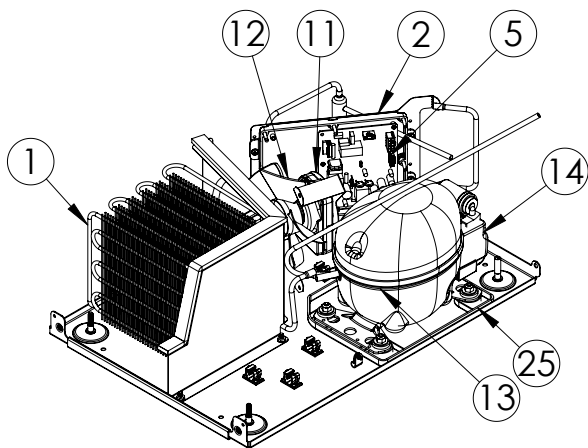

Service Parts List

marvelrefrigeration.com
616-754-5601

MLRE215-SS01A		
ITEM	DESCRIPTION	MARVEL P/N
1	CONDENSER ASSEMBLY	42249375
2	MAIN CONTROL BOARD KIT	S42088705
3	GRILLE	S41015692-SS
4	LED LIGHT STRIP	S68100
5	CONTROL BOARD	S68176
6	BLACK ROCKER LIGHT SWITCH	42246922
7	THERMISTOR ASSEMBLY	S41015903-BLK
8	UI DISPLAY KIT	S68166-01
9	ACCESS COVER	S41015923
10	MECHANICAL HARNESS KIT*	S41015773
11	CONDENSER FAN MOTOR	42248161
12	CONDENSER FAN BLADE	42248160
13	COMPRESSOR	S41015395
14	COMPRESSOR ELECTRICALS	S41015921
15	EVAPORATOR ASSEMBLY	42249373
16	DOOR ASSEMBLY	S42038738
17	EVAP FAN	42249149
18	DOOR GASKET	S31580-052
19	DOOR STOP	S41015708-BLK
20	STRIKER PLATE	S41015709-BLK
21	HINGE PKG	S52411635-CHR
22	GLASS SHELF	42249379
23	LEG LEVELERS (4)	42243808
24	POWER CORD	S41050606
25	DRAIN PAN	S41013227
26	CARTON ASSEMBLY*	42249632

* NOT PICTURED