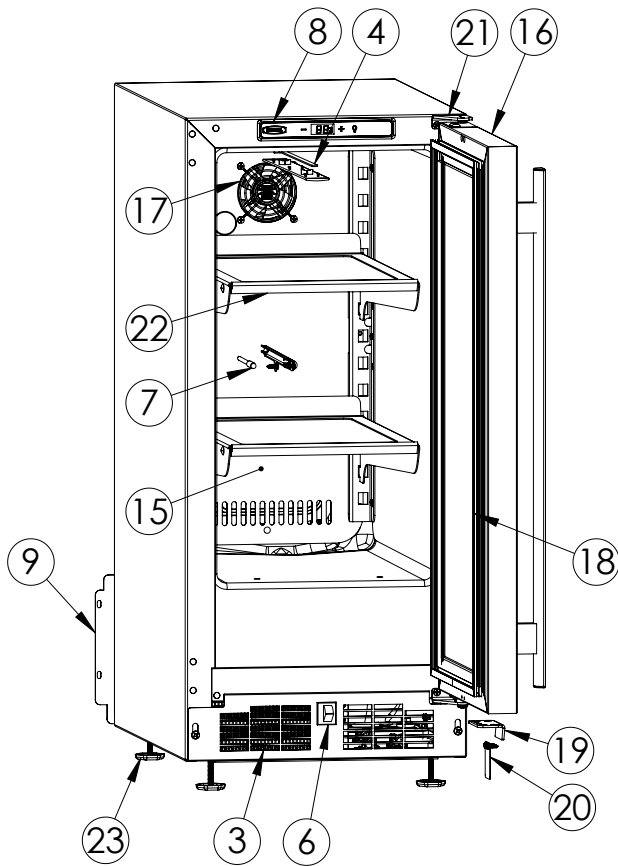

Service Parts List

marvelrefrigeration.com
616-754-5601

MLRE215-SS01A		
ITEM	DESCRIPTION	MARVEL P/N
1	CONDENSER ASSEMBLY	42249375
2	MAIN CONTROL BOARD KIT	S42088705
3	GRILLE	S41015692-SS
4	LED LIGHT STRIP	S68100
5	CONTROL BOARD	S68176
6	BLACK ROCKER LIGHT SWITCH	42246922
7	THERMISTOR ASSEMBLY	S41015903-BLK
8	UI DISPLAY KIT	S68166-01
9	ACCESS COVER	S41015923
10	MECHANICAL HARNESS KIT*	S41015773
11	CONDENSER FAN MOTOR	42248161
12	CONDENSER FAN BLADE	42248160
13	COMPRESSOR	S41015395
14	COMPRESSOR ELECTRICALS	S41015921
15	EVAPORATOR ASSEMBLY	42249373
16	DOOR ASSEMBLY	S42038738
17	EVAP FAN	42249149
18	DOOR GASKET	S31580-052
19	DOOR STOP	S41015708-BLK
20	STRIKER PLATE	S41015709-BLK
21	HINGE PKG	S52411635-CHR
22	GLASS SHELF	42249379
23	LEG LEVELERS (4)	42243808
24	POWER CORD	S41050606
25	DRAIN PAN	S41013227
26	CARTON ASSEMBLY*	42249632

* NOT PICTURED