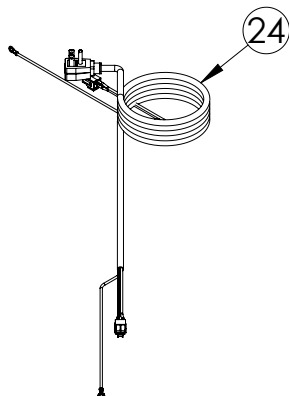

Service Parts List

marvelrefrigeration.com
616-754-5601

MLRE215-SS01A		
ITEM	DESCRIPTION	MARVEL P/N
1	CONDENSER ASSEMBLY	42249375
2	MAIN CONTROL BOARD KIT	S42088705
3	GRILLE	S41015692-SS
4	LED LIGHT STRIP	S68100
5	CONTROL BOARD	S68176
6	BLACK ROCKER LIGHT SWITCH	42246922
7	THERMISTOR ASSEMBLY	S41015903-BLK
8	UI DISPLAY KIT	S68166-01
9	ACCESS COVER	S41015923
10	MECHANICAL HARNESS KIT*	S41015773
11	CONDENSER FAN MOTOR	42248161
12	CONDENSER FAN BLADE	42248160
13	COMPRESSOR	S41015395
14	COMPRESSOR ELECTRICALS	S41015921
15	EVAPORATOR ASSEMBLY	42249373
16	DOOR ASSEMBLY	S42038738
17	EVAP FAN	42249149
18	DOOR GASKET	S31580-052
19	DOOR STOP	S41015708-BLK
20	STRIKER PLATE	S41015709-BLK
21	HINGE PKG	S52411635-CHR
22	GLASS SHELF	42249379
23	LEG LEVELERS (4)	42243808
24	POWER CORD	S41050606
25	DRAIN PAN	S41013227
26	CARTON ASSEMBLY*	42249632

* NOT PICTURED